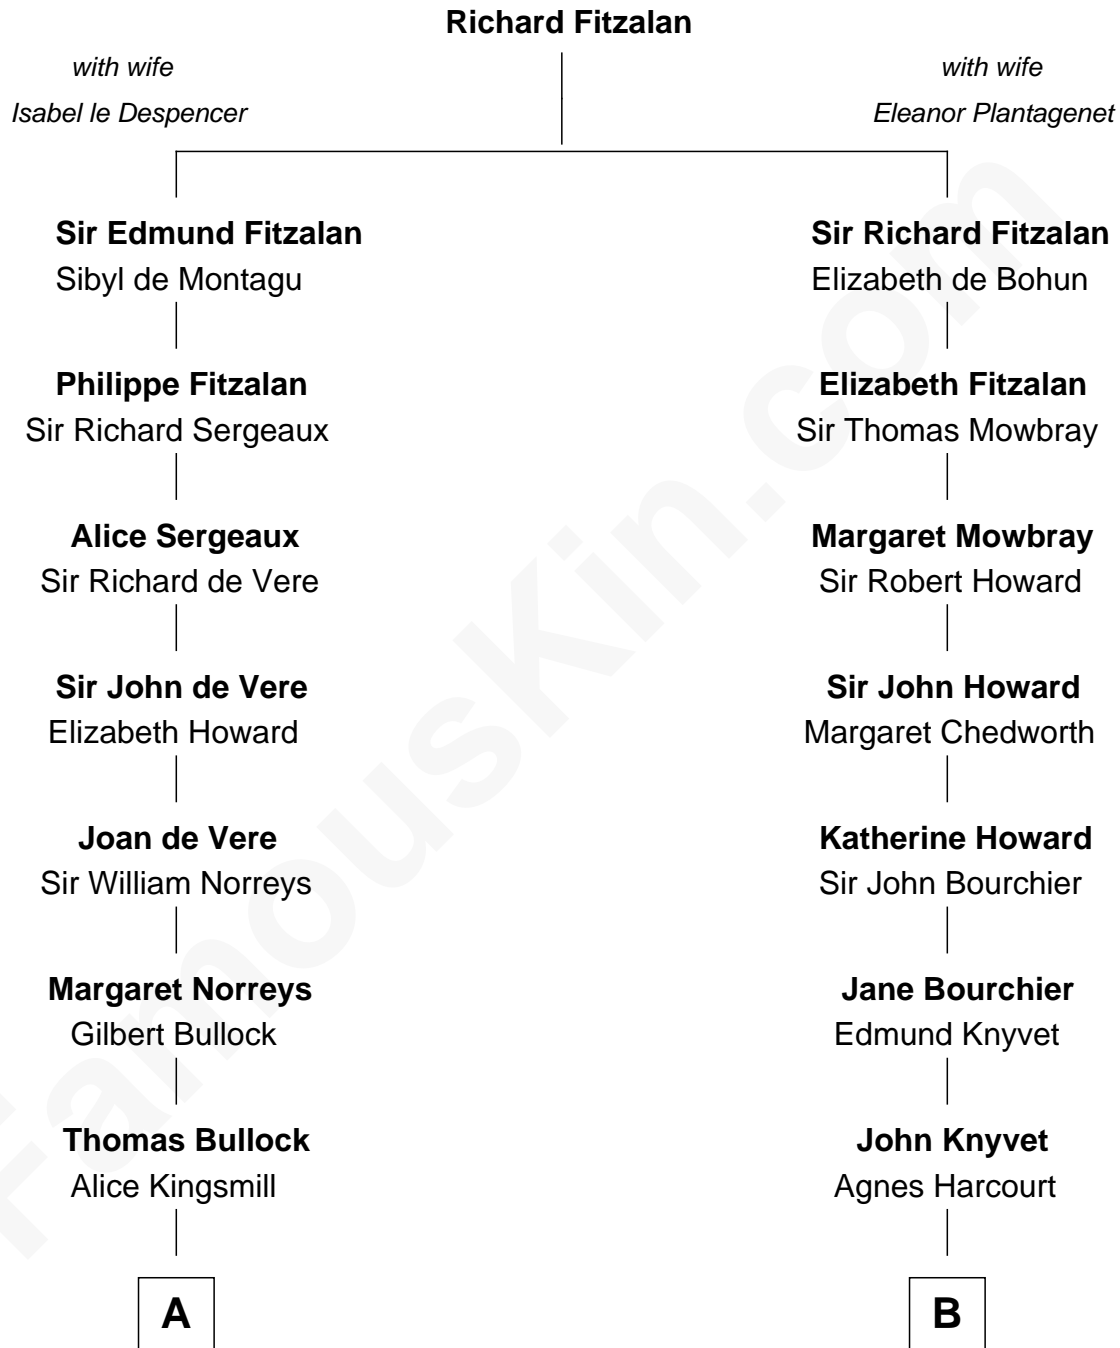

# FamousKin.com Relationship Chart of

**Alan Ladd**  
*Movie Actor*

17th cousin 1 time removed of

**Leverett Saltonstall**  
*55th Governor of Massachusetts*

**C**

—  
**Alan Harwood Ladd**

Selina Raleigh

—  
**Alan Ladd**

*Movie Actor*

FamousKin.com