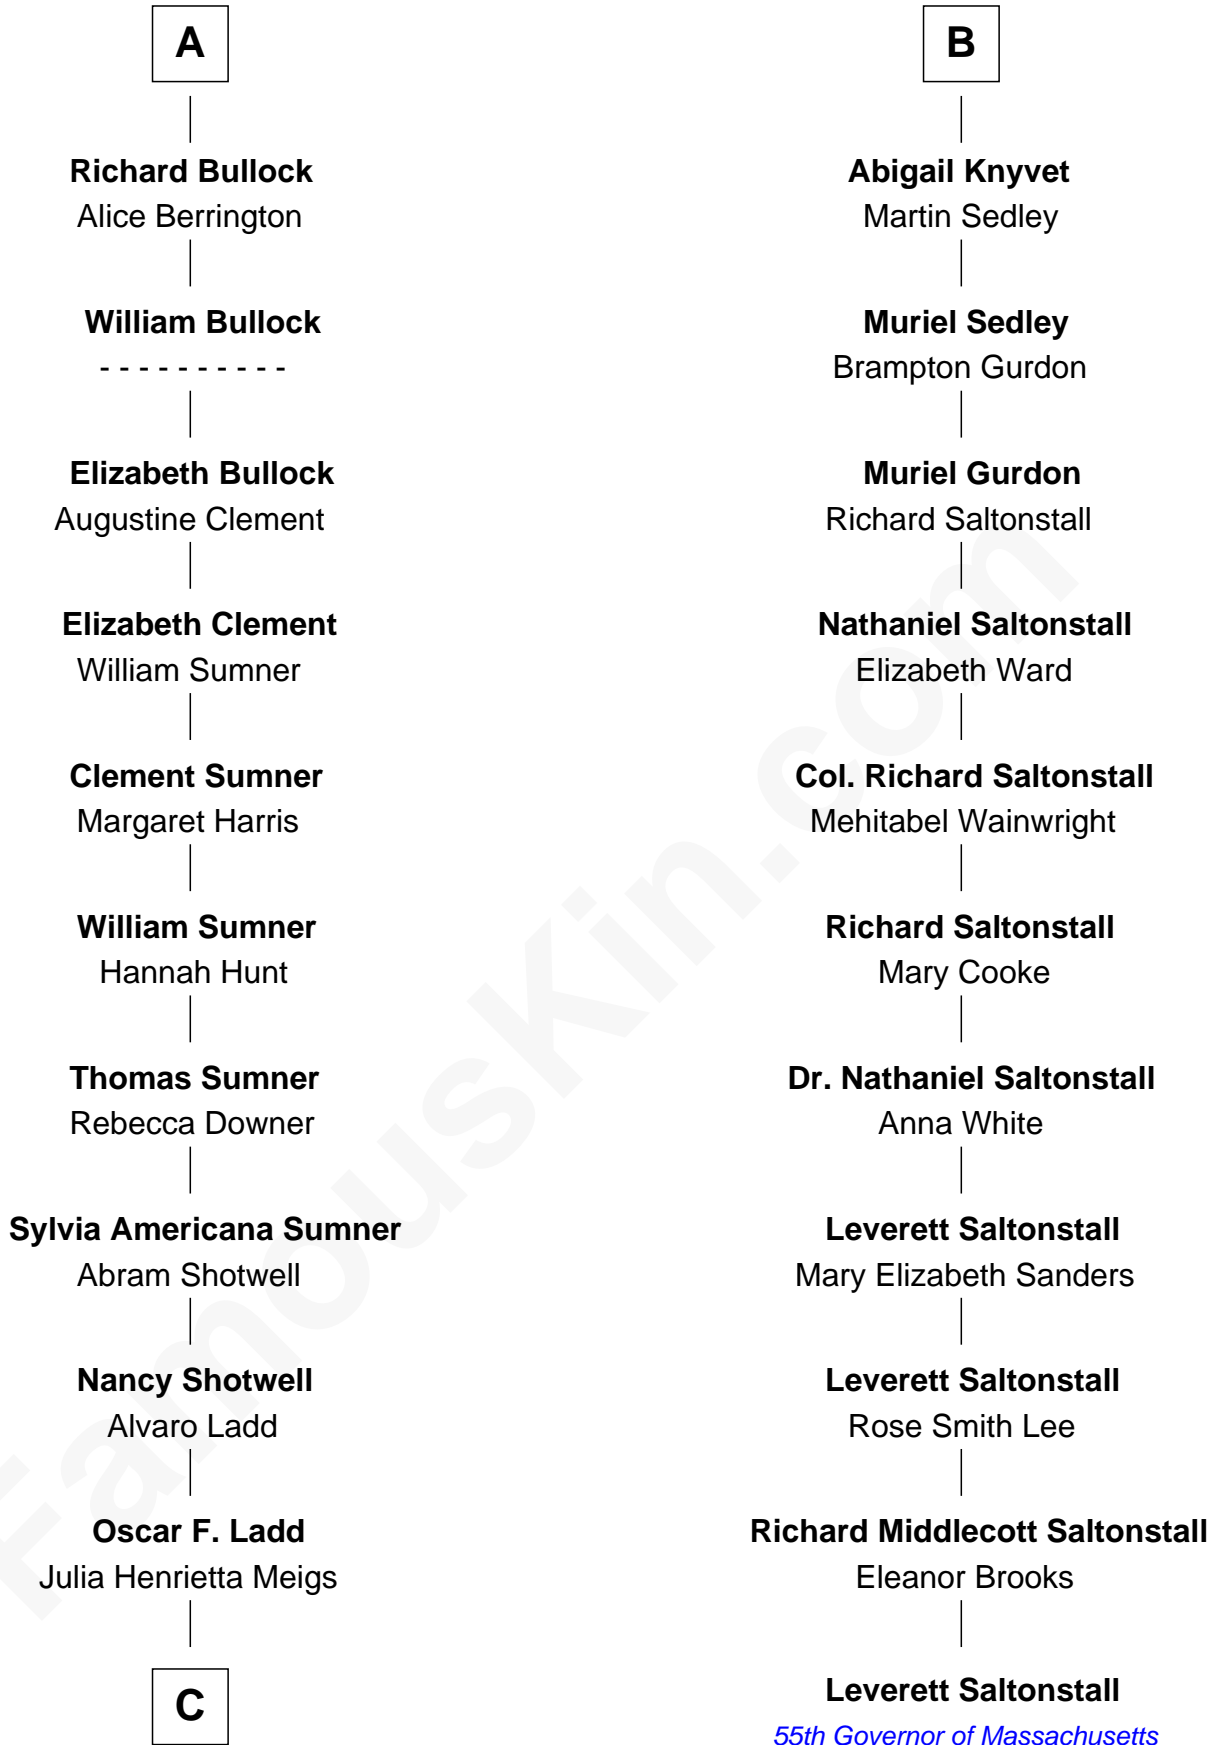

# FamousKin.com Relationship Chart of

**Alan Ladd**  
*Movie Actor*

17th cousin 1 time removed of

**Leverett Saltonstall**  
*55th Governor of Massachusetts*

**C**

—  
**Alan Harwood Ladd**

Selina Raleigh

—  
**Alan Ladd**