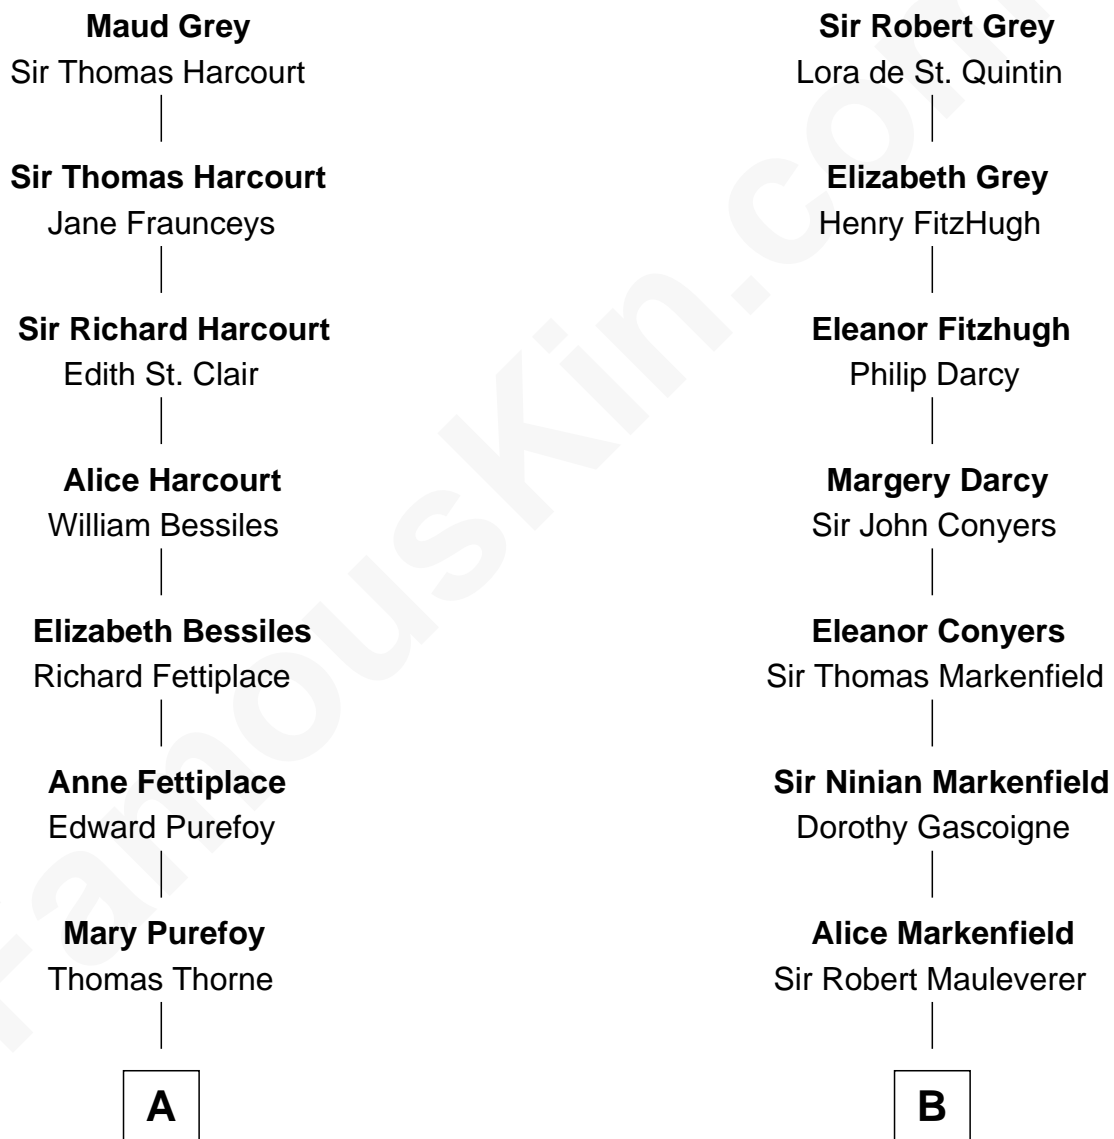

FamousKin.com Relationship Chart of

Alan Ladd

Movie Actor

18th cousin 1 time removed of

Leverett Saltonstall

55th Governor of Massachusetts

Sir John Grey

Avice Marmion

C

Oscar F. Ladd
Julia Henrietta Meigs

Alan Harwood Ladd
Selina Raleigh

Alan Ladd
Movie Actor

D

Richard Middlecott Saltonstall
Eleanor Brooks

Leverett Saltonstall
55th Governor of Massachusetts

FamousKin.com