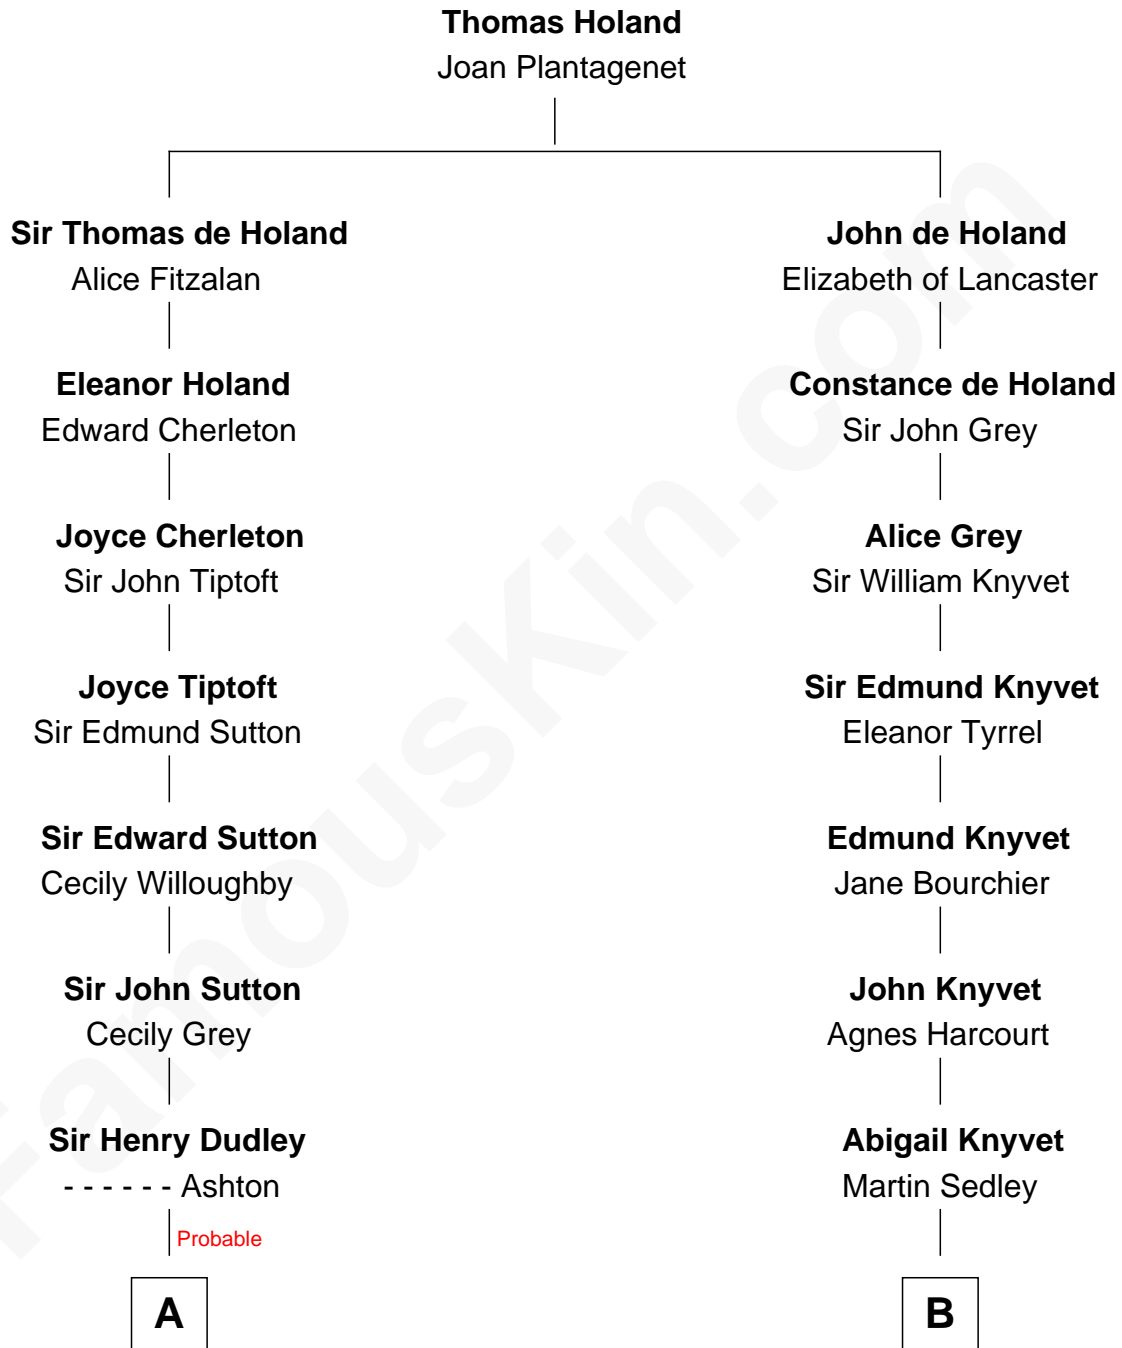

FamousKin.com

Relationship Chart of

Alan Ladd

Movie Actor

16th cousin 3 times removed of

Leverett Saltonstall

55th Governor of Massachusetts

C

Oscar F. Ladd
Julia Henrietta Meigs

Alan Harwood Ladd
Selina Raleigh

Alan Ladd
Movie Actor

FamousKin.com