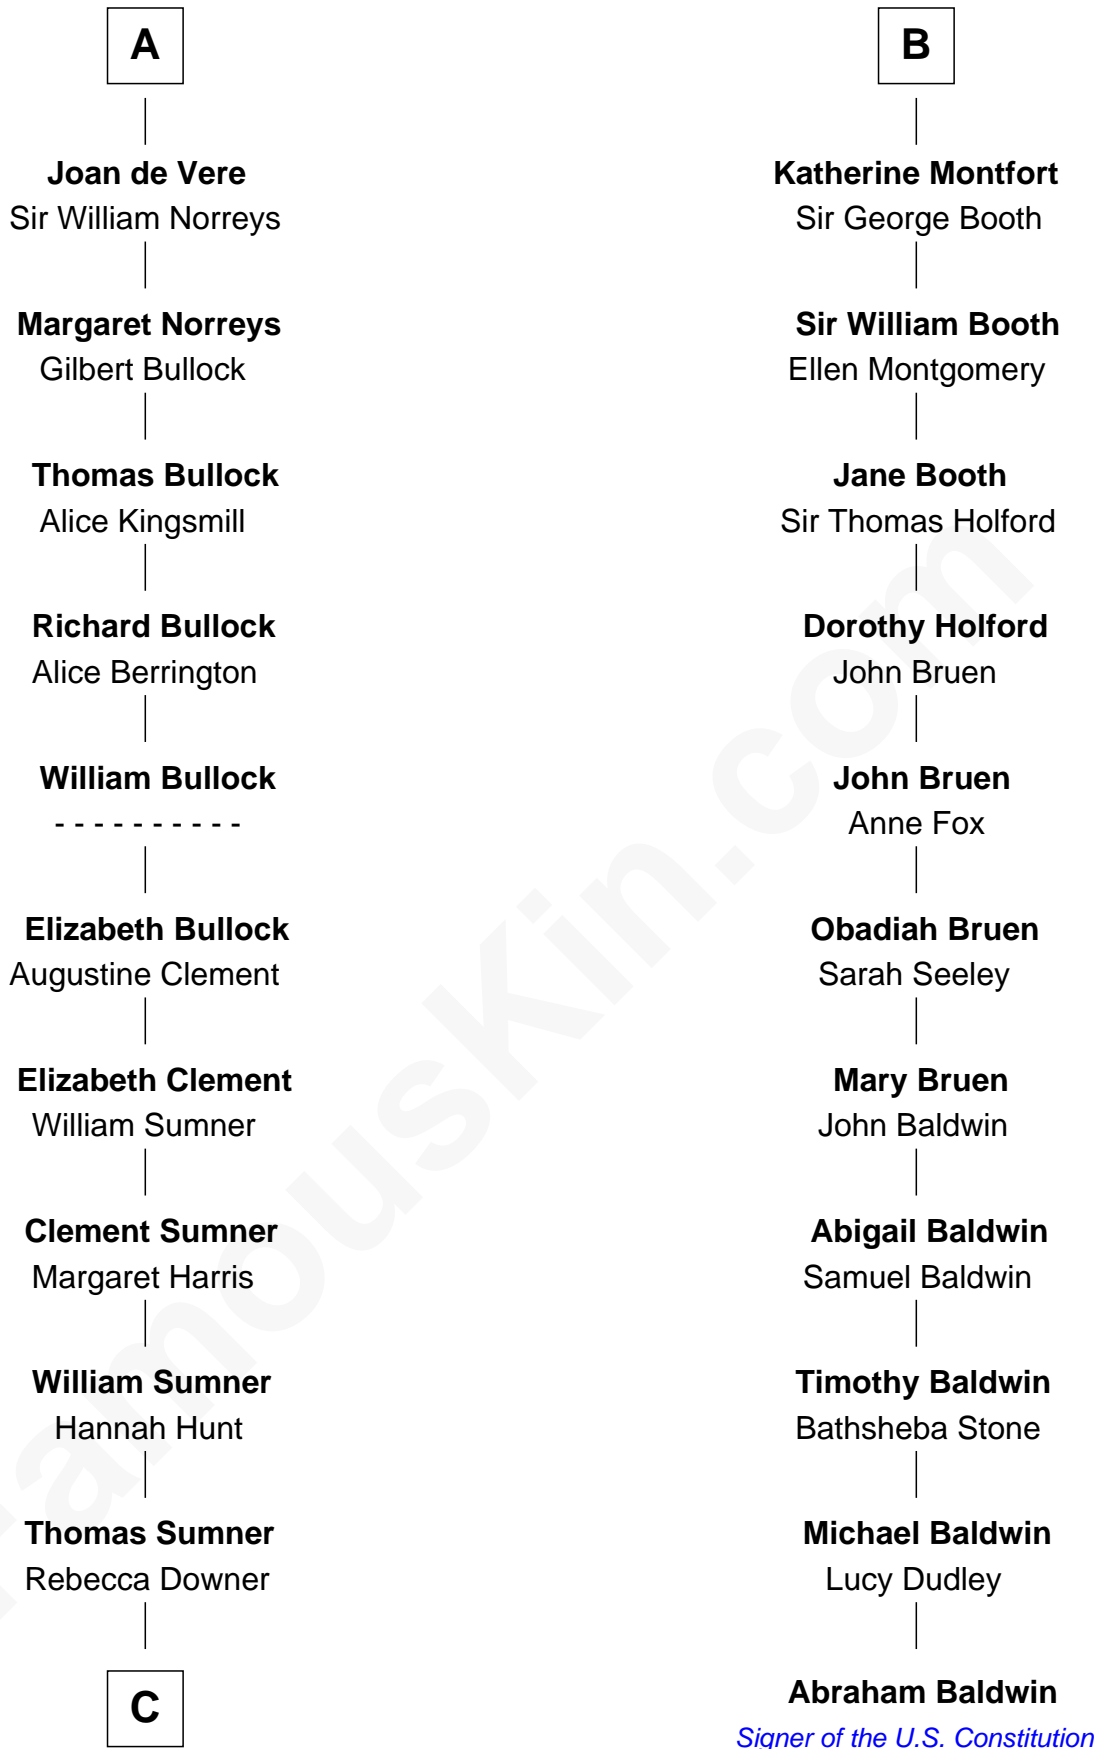

FamousKin.com Relationship Chart of

Alan Ladd
Movie Actor

17th cousin 4 times removed of

Abraham Baldwin
Signer of the U.S. Constitution

C

—
Sylvia Americana Sumner

Abram Shotwell

—
Nancy Shotwell

Alvaro Ladd

—
Oscar F. Ladd

Julia Henrietta Meigs

—
Alan Harwood Ladd

Selina Raleigh

—
Alan Ladd

Movie Actor