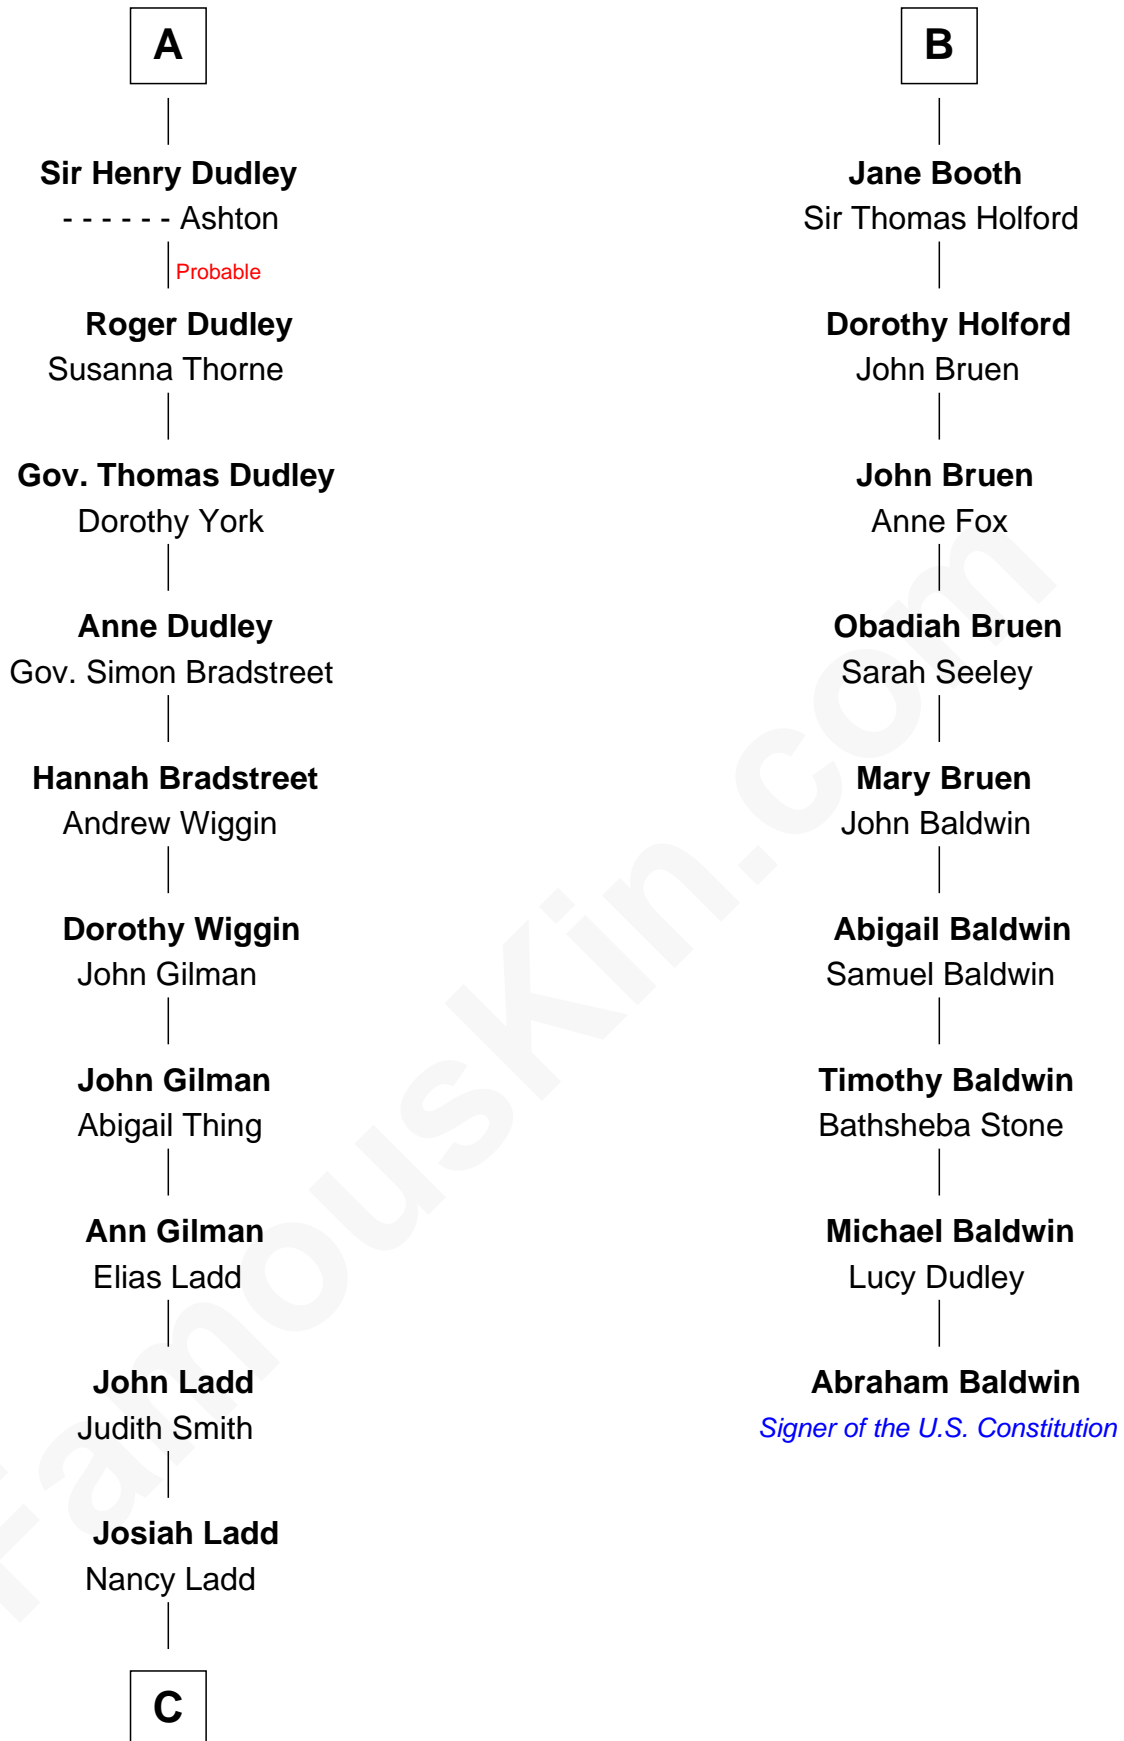

FamousKin.com Relationship Chart of

Alan Ladd

Movie Actor

15th cousin 5 times removed of

Abraham Baldwin

Signer of the U.S. Constitution

C

—
Alvaro Ladd
Nancy Shotwell

—
Oscar F. Ladd
Julia Henrietta Meigs

—
Alan Harwood Ladd
Selina Raleigh

—
Alan Ladd
Movie Actor

FamousKin.com