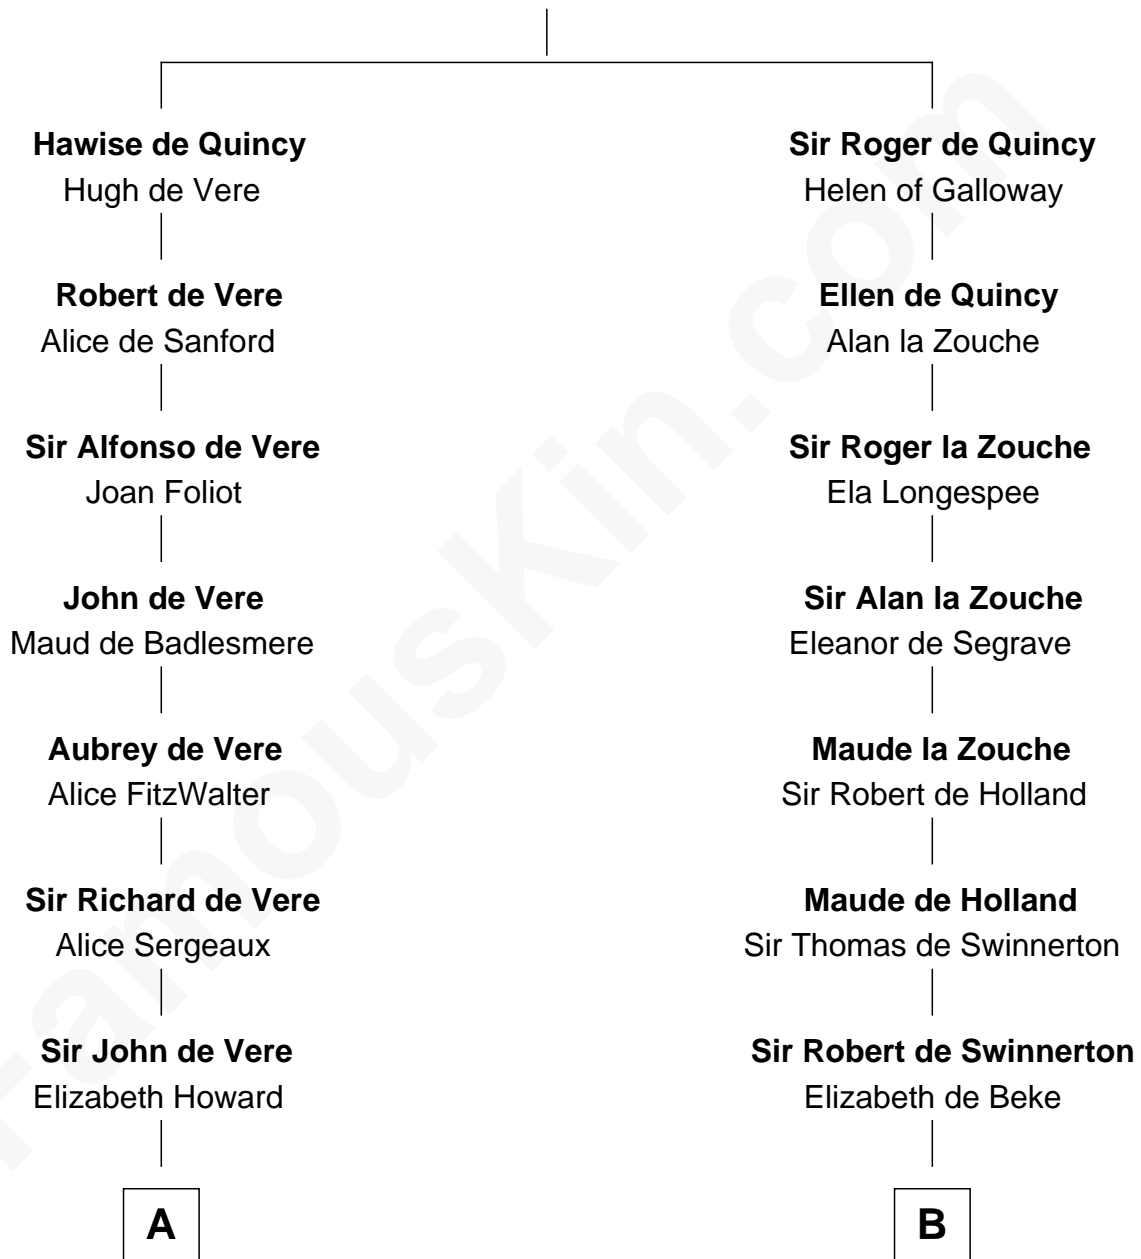

FamousKin.com Relationship Chart of

Alan Ladd
Movie Actor

20th cousin 1 time removed of

Abraham Baldwin
Signer of the U.S. Constitution

Saher de Quincy
Margaret de Beaumont

C

Sylvia Americana Sumner

Abram Shotwell

Nancy Shotwell

Alvaro Ladd

Oscar F. Ladd

Julia Henrietta Meigs

Alan Harwood Ladd

Selina Raleigh

Alan Ladd

Movie Actor