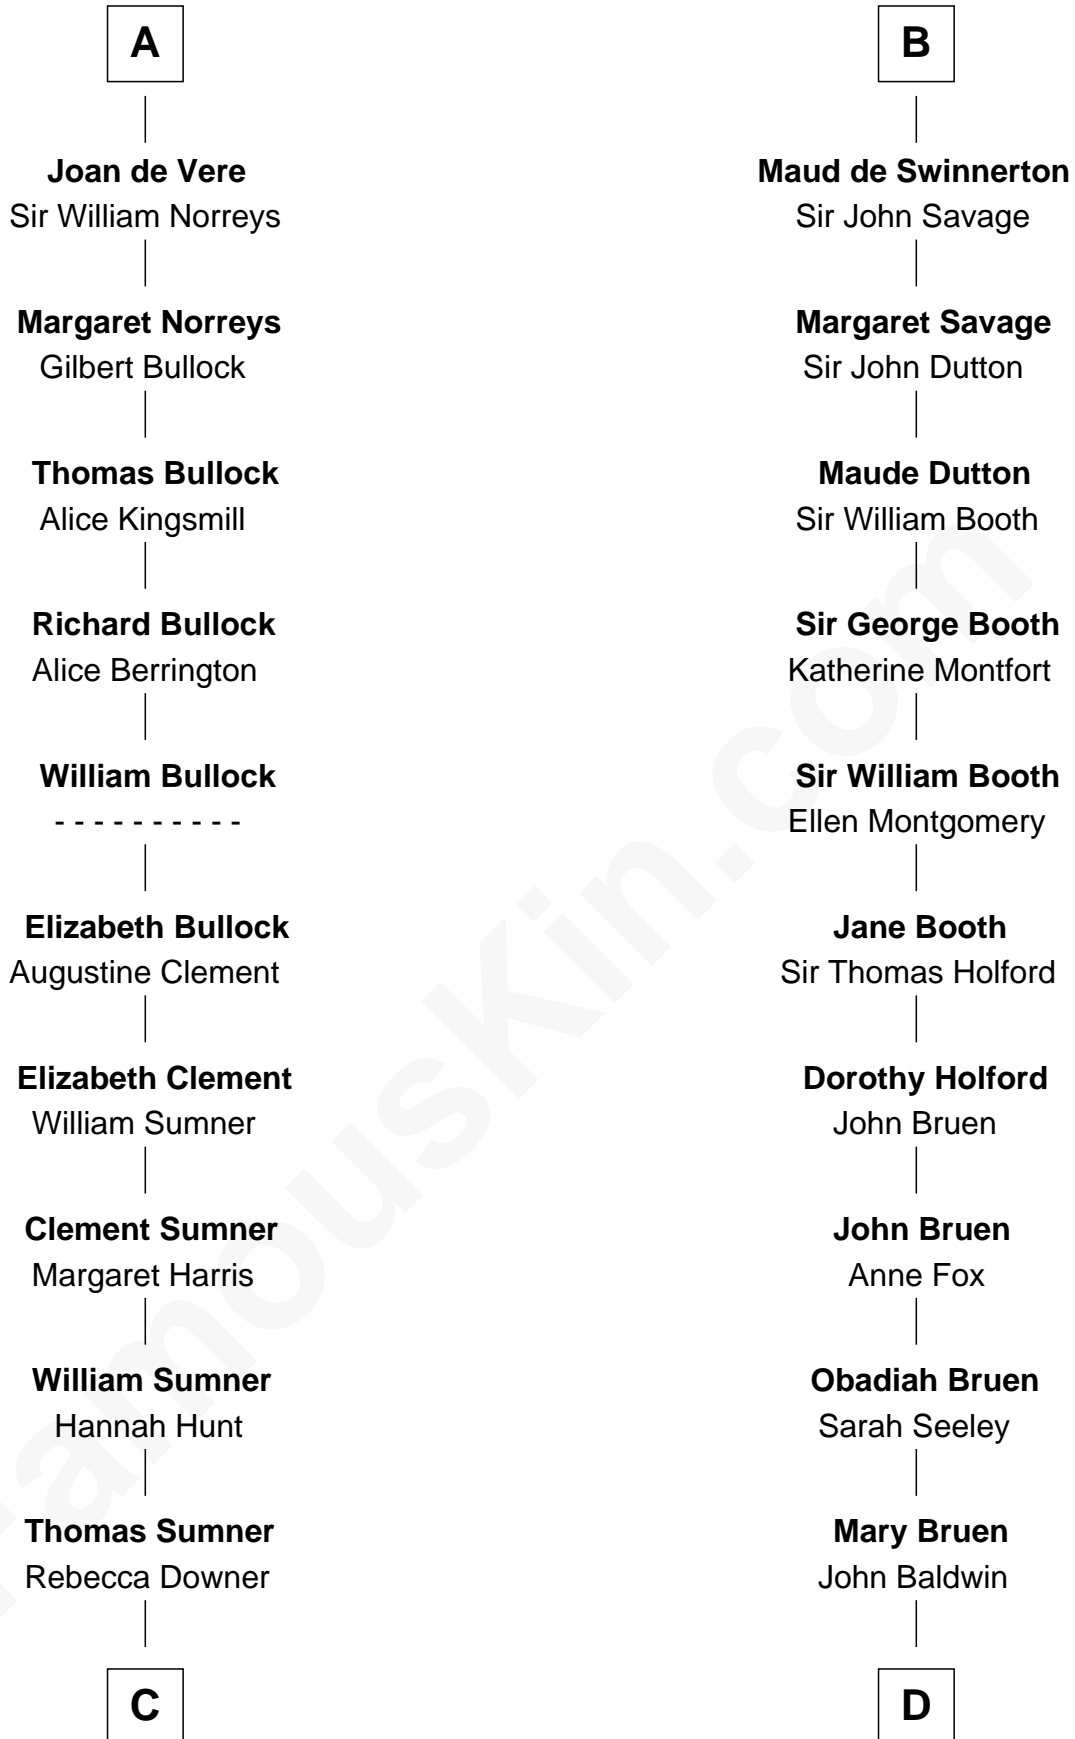

FamousKin.com Relationship Chart of

Alan Ladd
Movie Actor

20th cousin 1 time removed of

Abraham Baldwin
Signer of the U.S. Constitution

Saher de Quincy
Margaret de Beaumont

C

Sylvia Americana Sumner

Abram Shotwell

Nancy Shotwell

Alvaro Ladd

Oscar F. Ladd

Julia Henrietta Meigs

Alan Harwood Ladd

Selina Raleigh

Alan Ladd

Movie Actor

D

Abigail Baldwin

Samuel Baldwin

Timothy Baldwin

Bathsheba Stone

Michael Baldwin

Lucy Dudley

Abraham Baldwin