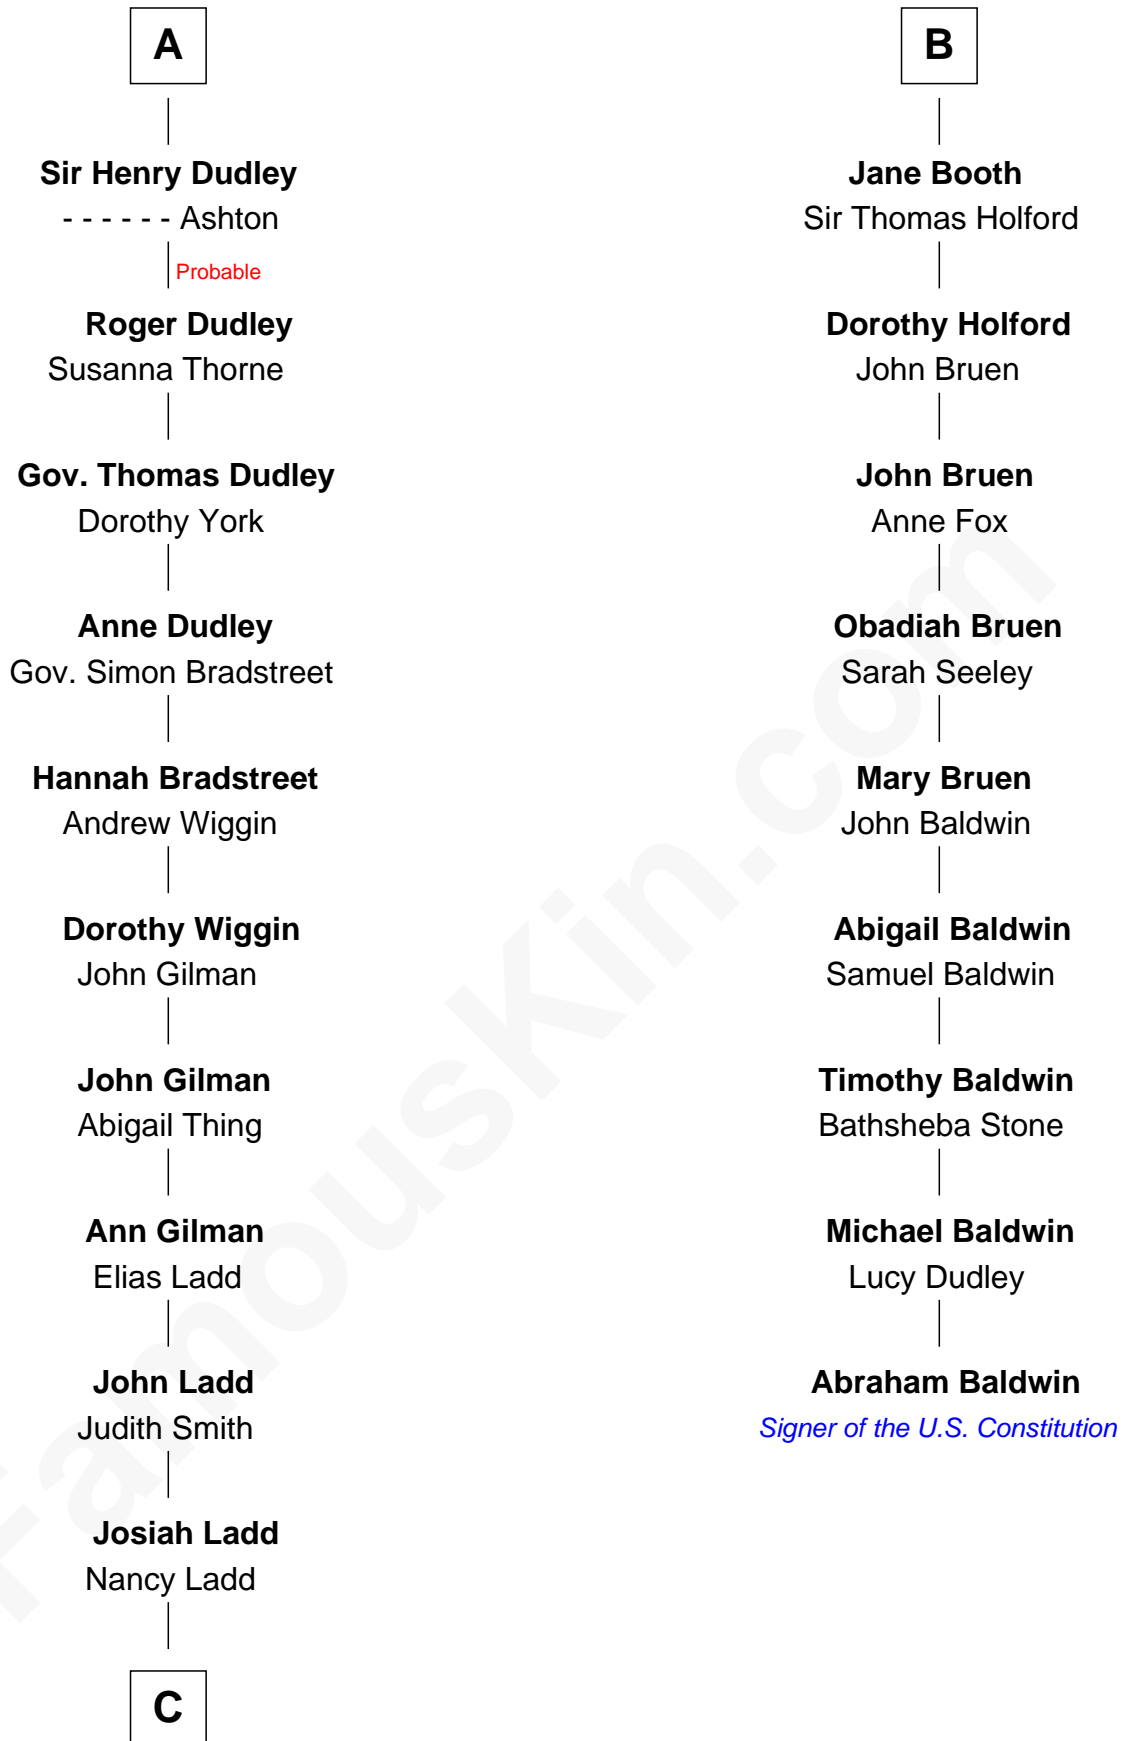

FamousKin.com Relationship Chart of

Alan Ladd
Movie Actor

15th cousin 5 times removed of

Abraham Baldwin
Signer of the U.S. Constitution

Sir Robert de Holland
Maude la Zouche

C

—
Alvaro Ladd
Nancy Shotwell

—
Oscar F. Ladd
Julia Henrietta Meigs

—
Alan Harwood Ladd
Selina Raleigh

—
Alan Ladd
Movie Actor

FamousKin.com