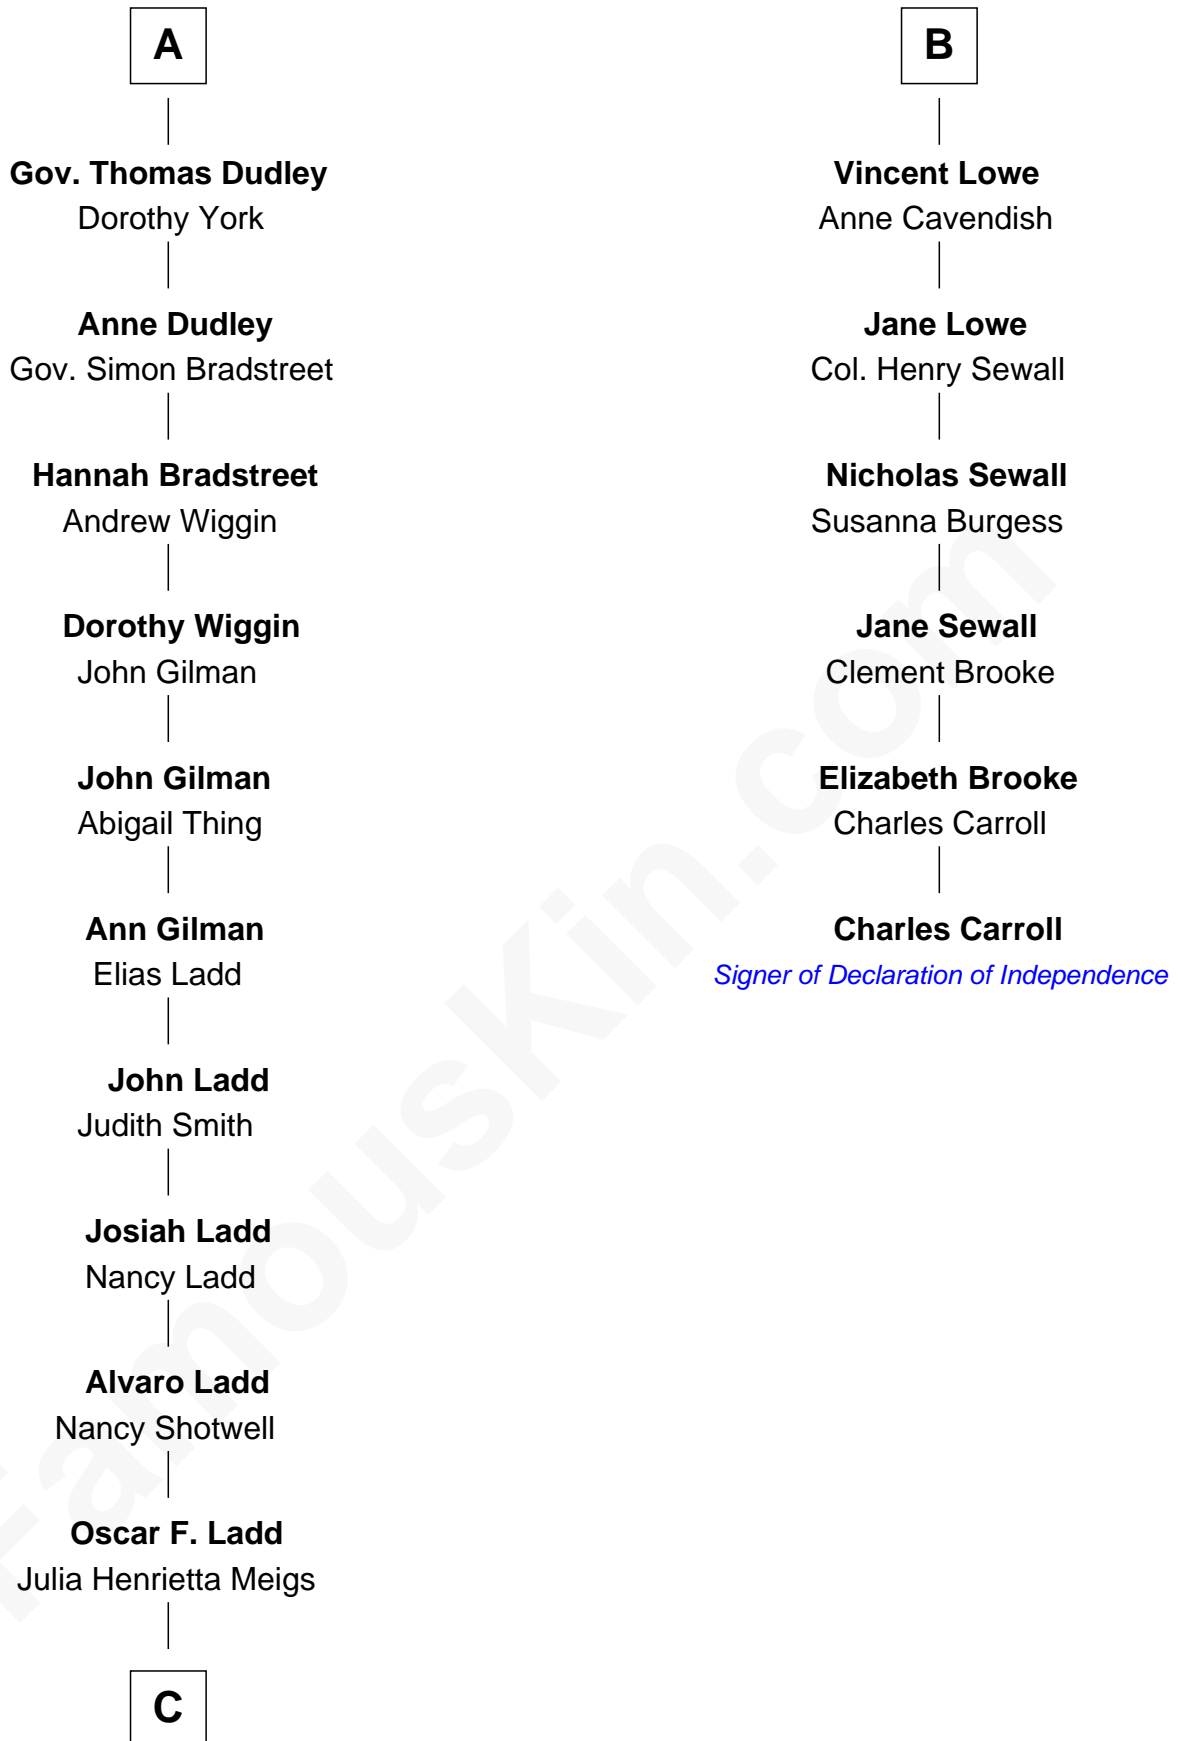

FamousKin.com Relationship Chart of

Alan Ladd
Movie Actor

12th cousin 6 times removed of

Charles Carroll

Signer of the Declaration of Independence

C

—
Alan Harwood Ladd

Selina Raleigh