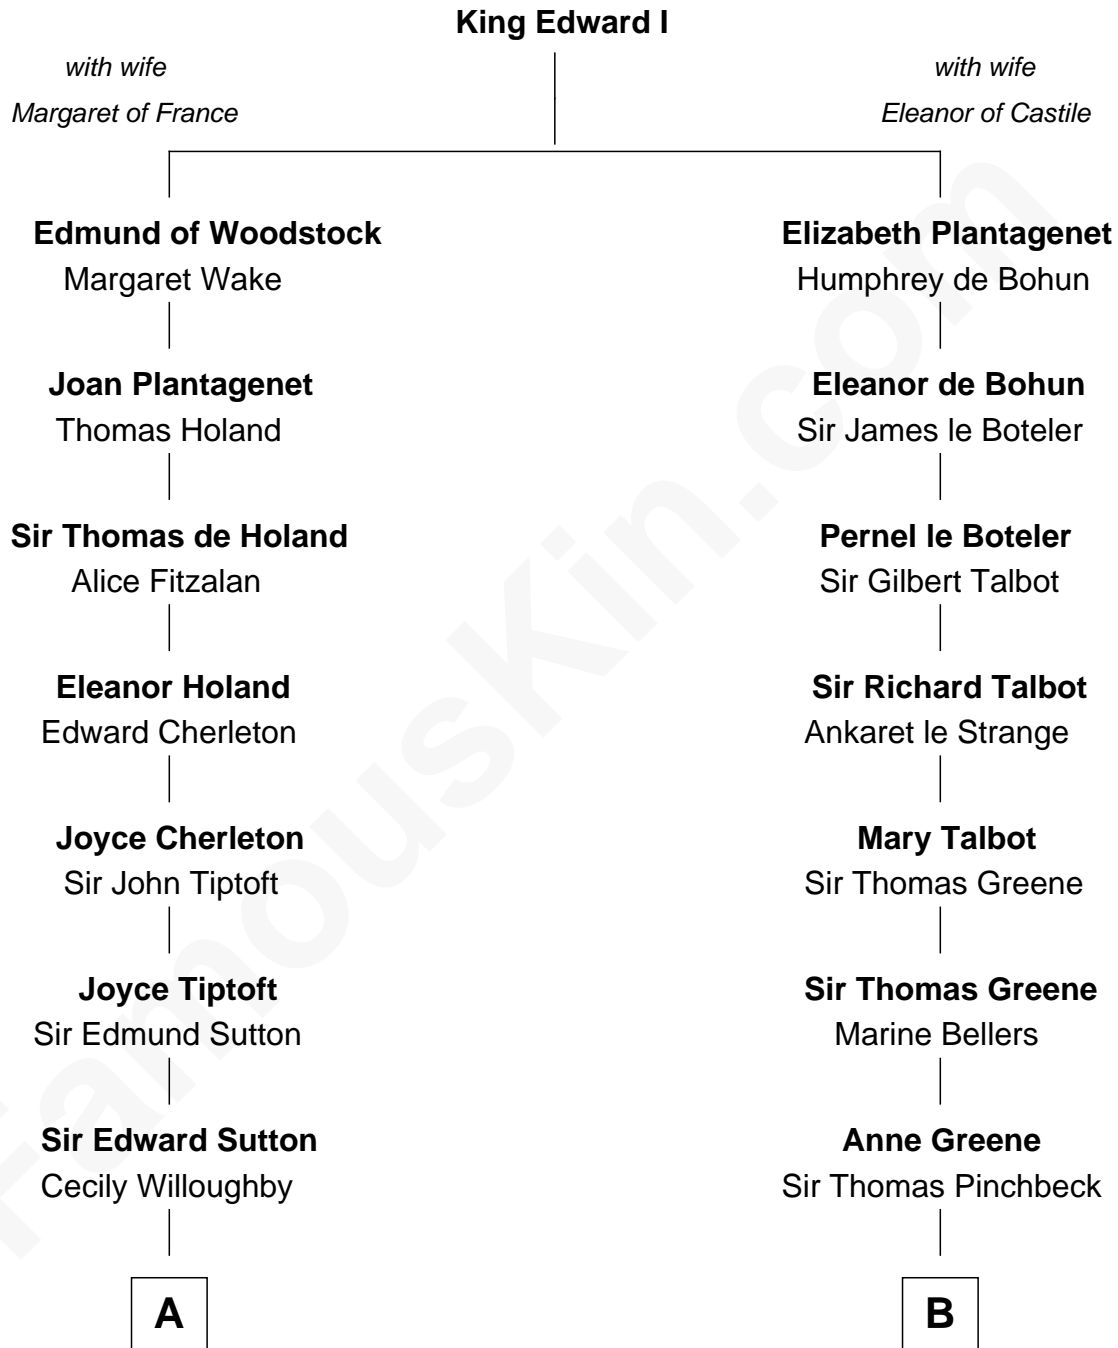

# FamousKin.com Relationship Chart of

**Alan Ladd**  
*Movie Actor*

16th cousin 5 times removed of

**Charles Carroll**

*Signer of the Declaration of Independence*

**C**

—  
**Josiah Ladd**

Nancy Ladd

—  
**Alvaro Ladd**

Nancy Shotwell

—  
**Oscar F. Ladd**

Julia Henrietta Meigs

—  
**Alan Harwood Ladd**

Selina Raleigh

—  
**Alan Ladd**

*Movie Actor*