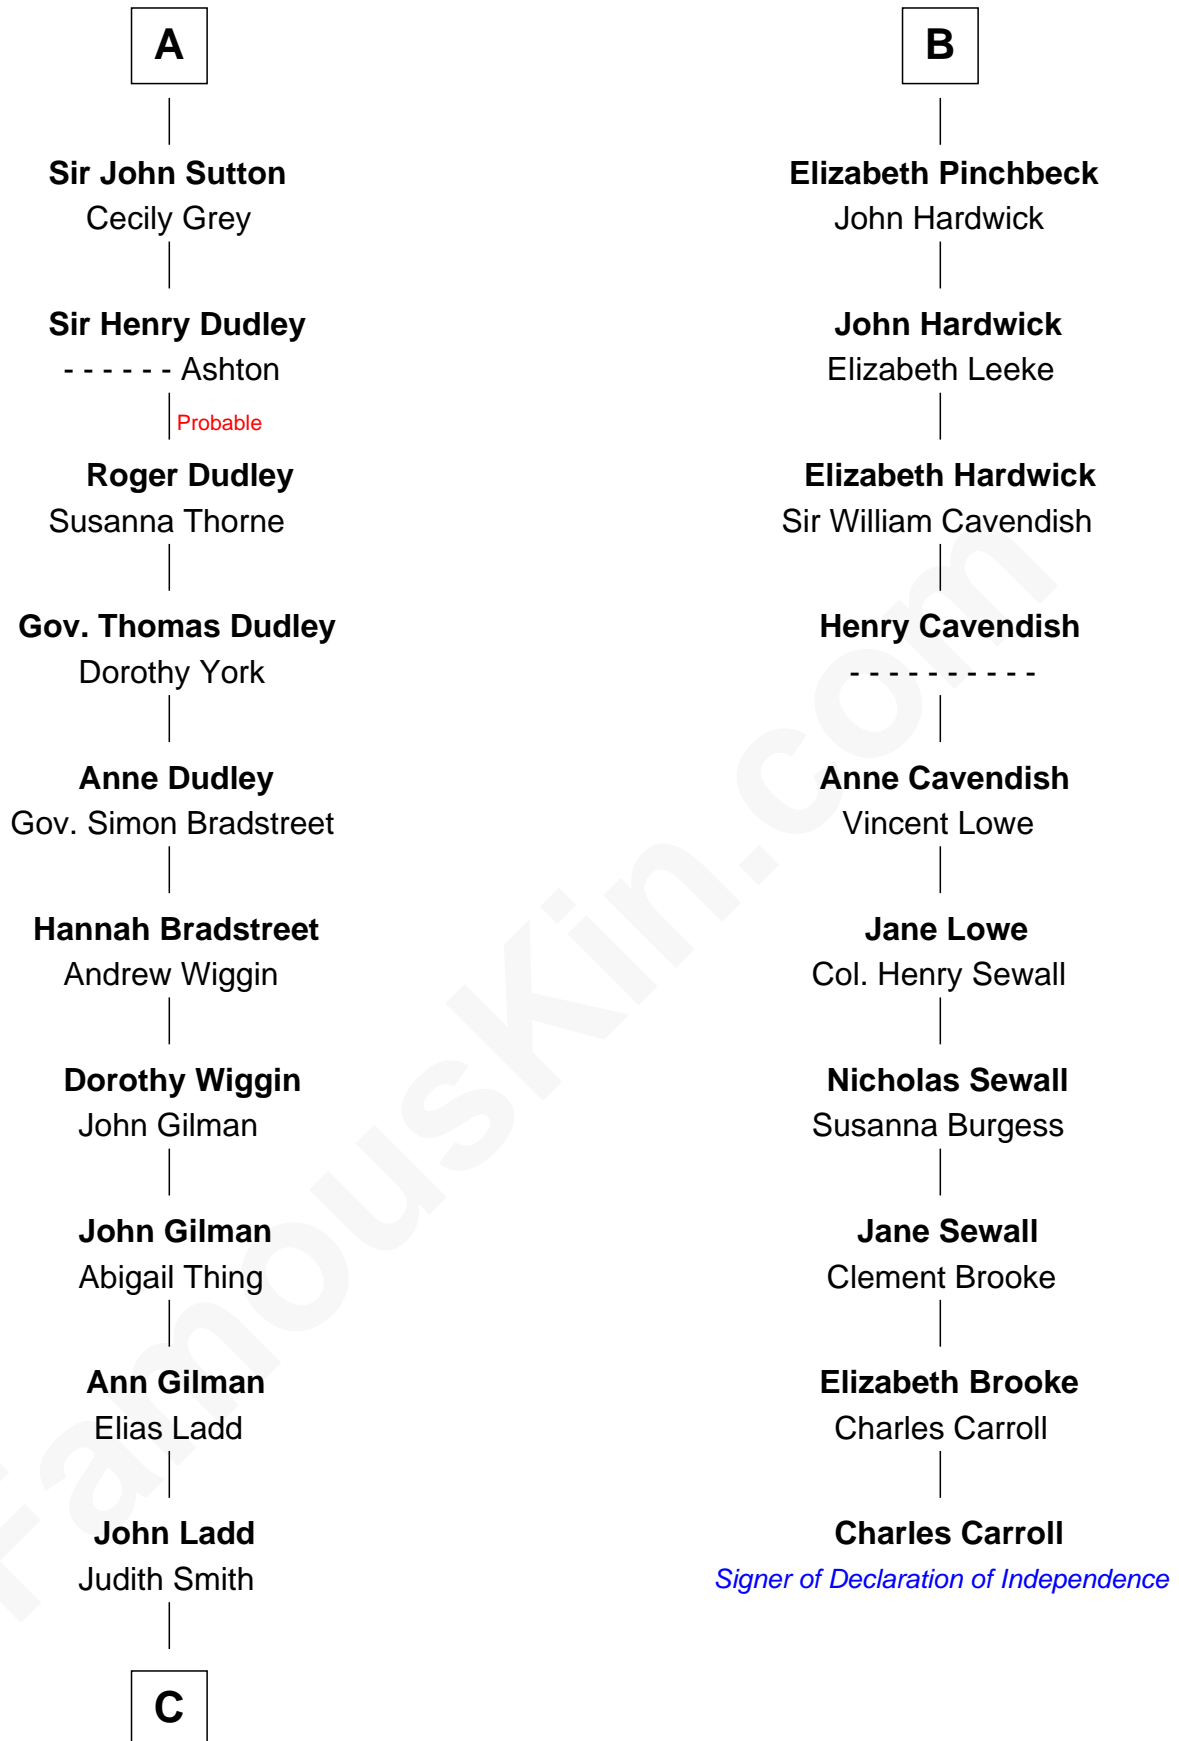

# FamousKin.com Relationship Chart of

**Alan Ladd**  
*Movie Actor*

16th cousin 5 times removed of

**Charles Carroll**

*Signer of the Declaration of Independence*

**C**

—  
**Josiah Ladd**

Nancy Ladd

—  
**Alvaro Ladd**

Nancy Shotwell

—  
**Oscar F. Ladd**

Julia Henrietta Meigs

—  
**Alan Harwood Ladd**

Selina Raleigh

—  
**Alan Ladd**

*Movie Actor*