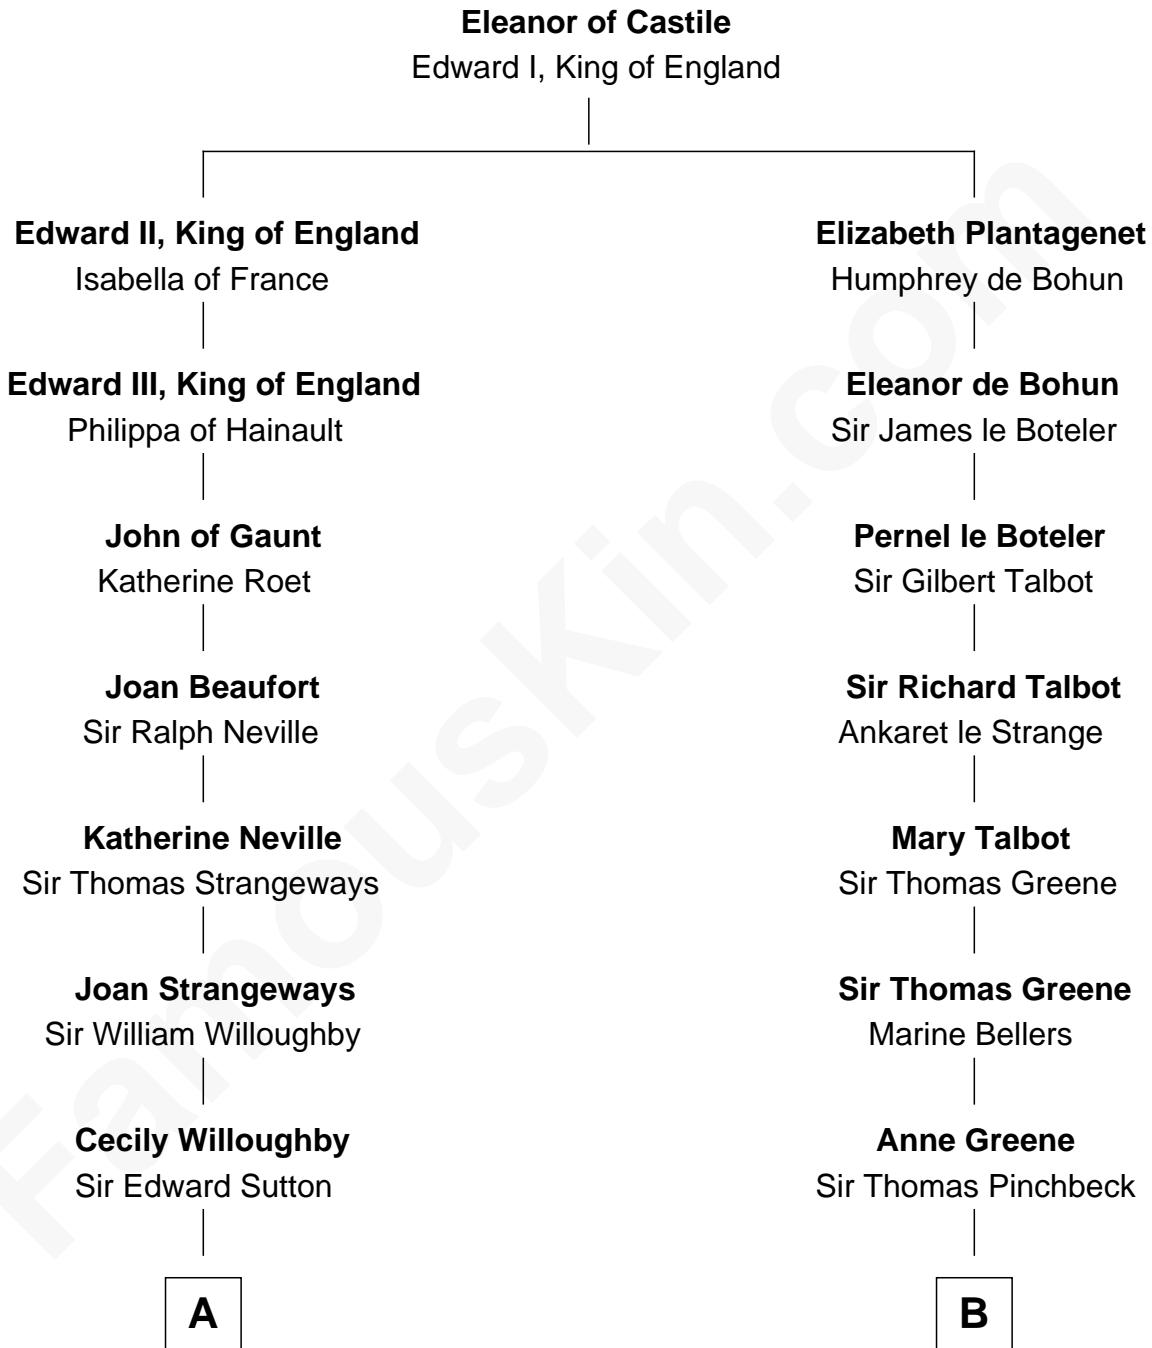

# FamousKin.com Relationship Chart of

**Alan Ladd**  
*Movie Actor*

16th cousin 5 times removed of

**Charles Carroll**

*Signer of the Declaration of Independence*

**C**

—  
**Josiah Ladd**

Nancy Ladd

—  
**Alvaro Ladd**

Nancy Shotwell

—  
**Oscar F. Ladd**

Julia Henrietta Meigs

—  
**Alan Harwood Ladd**

Selina Raleigh

—  
**Alan Ladd**

*Movie Actor*