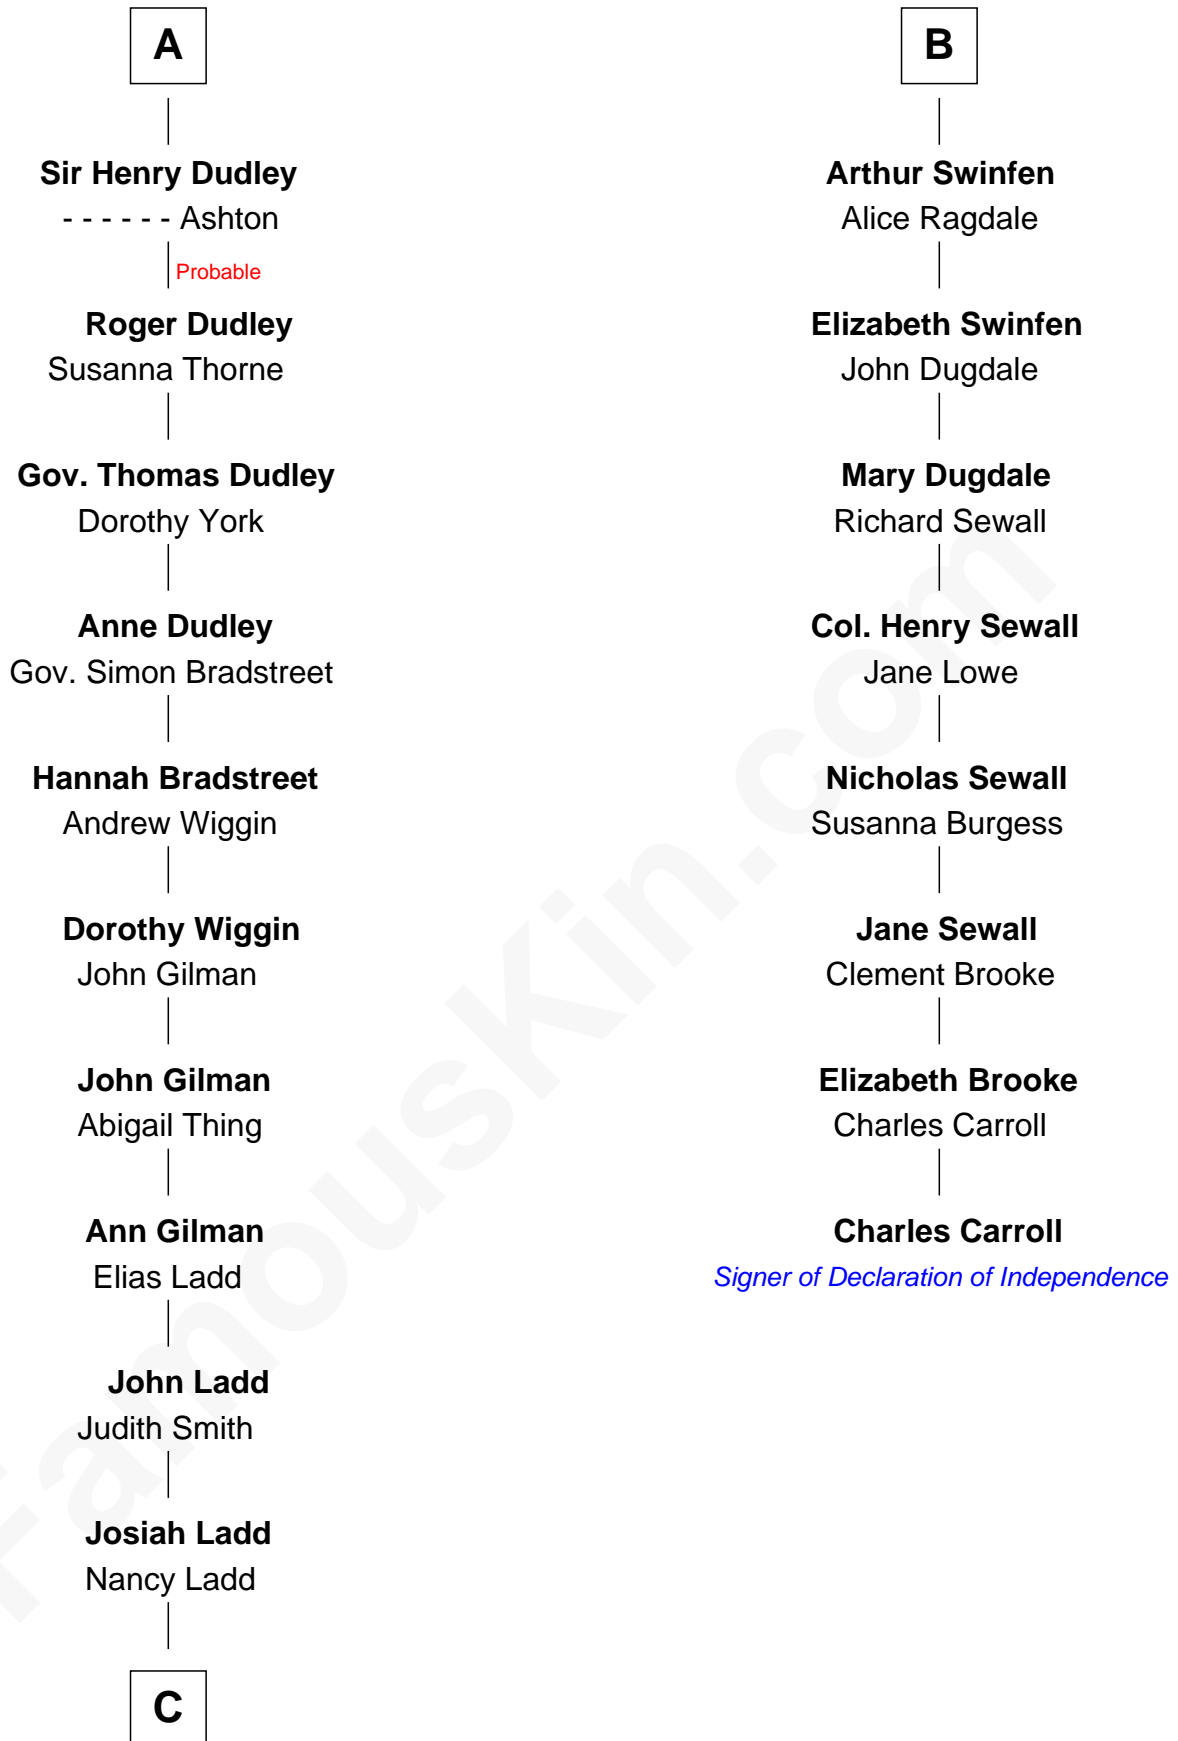

# FamousKin.com Relationship Chart of

**Alan Ladd**  
Movie Actor

14th cousin 6 times removed of

**Charles Carroll**

Signer of the Declaration of Independence

**Ralph de Stafford**

with wife  
Margaret de Audley

Elizabeth -----

**Cecily Grey**

Sir John Sutton

**Dorothy Noel**

William Swinfen

**A**

**B**

**C**