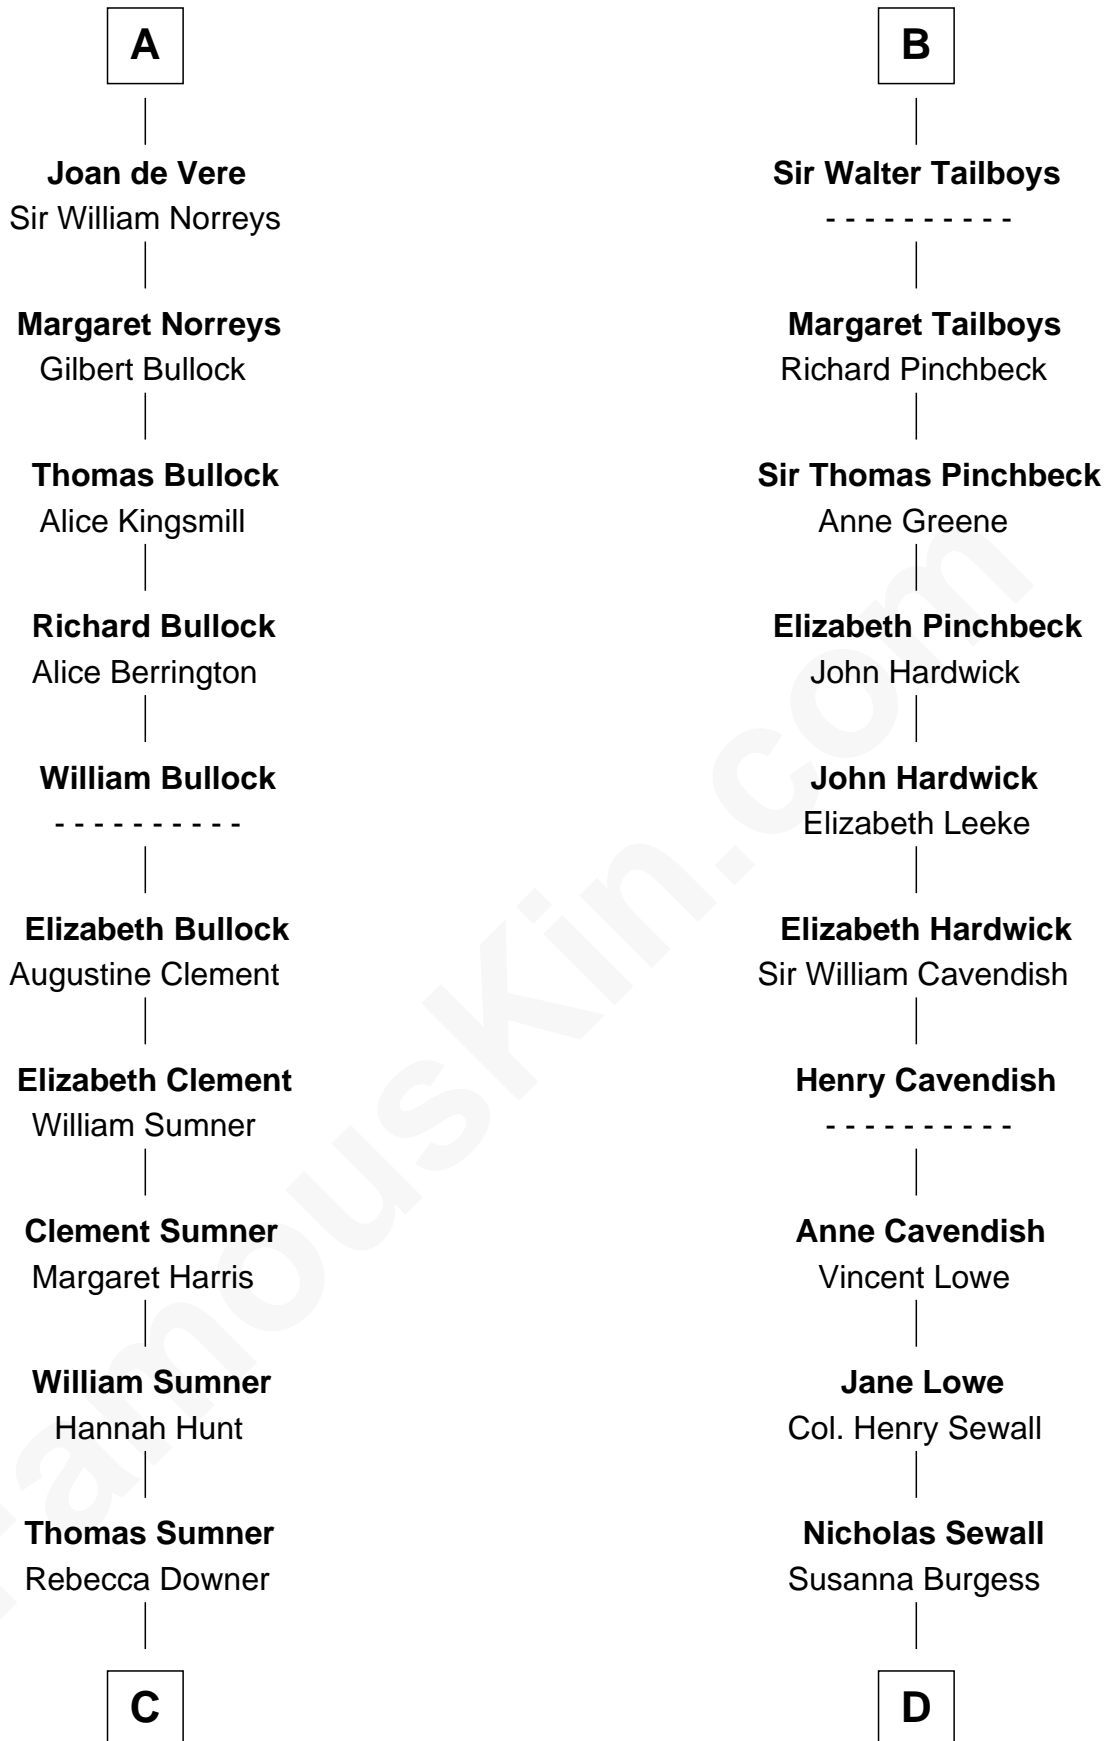

FamousKin.com Relationship Chart of

Alan Ladd
Movie Actor

19th cousin 2 times removed of

Charles Carroll

Signer of the Declaration of Independence

C

Sylvia Americana Sumner

Abram Shotwell

Nancy Shotwell

Alvaro Ladd

Oscar F. Ladd

Julia Henrietta Meigs

Alan Harwood Ladd

Selina Raleigh

Alan Ladd

Movie Actor