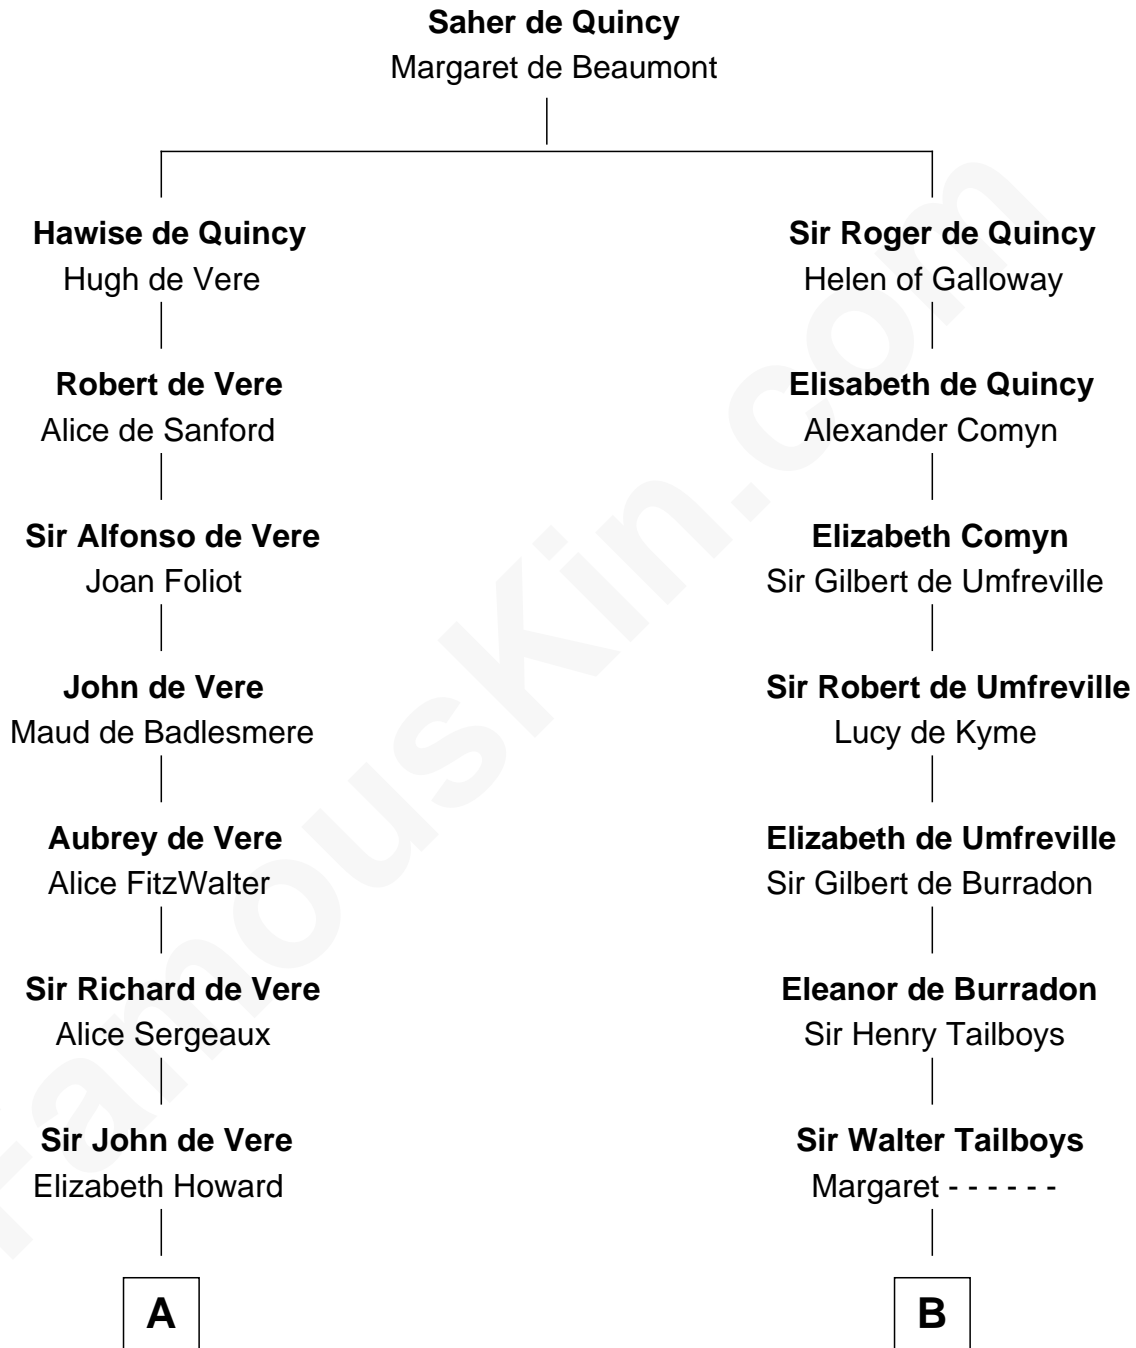

FamousKin.com Relationship Chart of

Alan Ladd
Movie Actor

19th cousin 2 times removed of

Charles Carroll

Signer of the Declaration of Independence

C

Sylvia Americana Sumner

Abram Shotwell

Nancy Shotwell

Alvaro Ladd

Oscar F. Ladd

Julia Henrietta Meigs

Alan Harwood Ladd

Selina Raleigh

Alan Ladd

Movie Actor