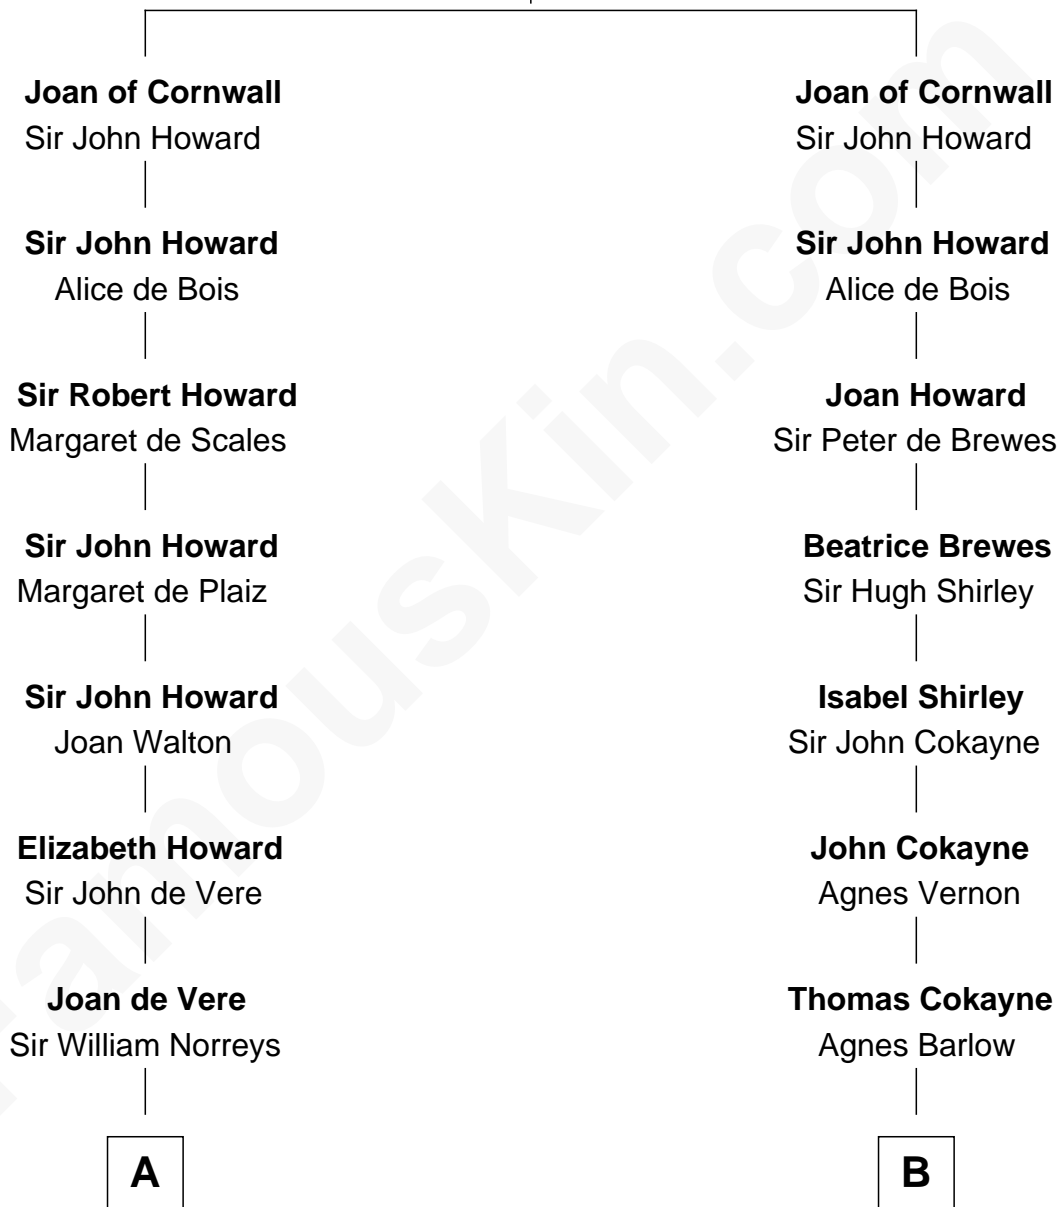

# FamousKin.com Relationship Chart of

**Alan Ladd**  
*Movie Actor*

16th cousin 4 times removed of

**Charles Carroll**

*Signer of the Declaration of Independence*

**Sir Richard of Cornwall**

Joan - - - - -

**C**

—  
**Nancy Shotwell**

Alvaro Ladd

—  
**Oscar F. Ladd**

Julia Henrietta Meigs

—  
**Alan Harwood Ladd**

Selina Raleigh

—  
**Alan Ladd**

*Movie Actor*