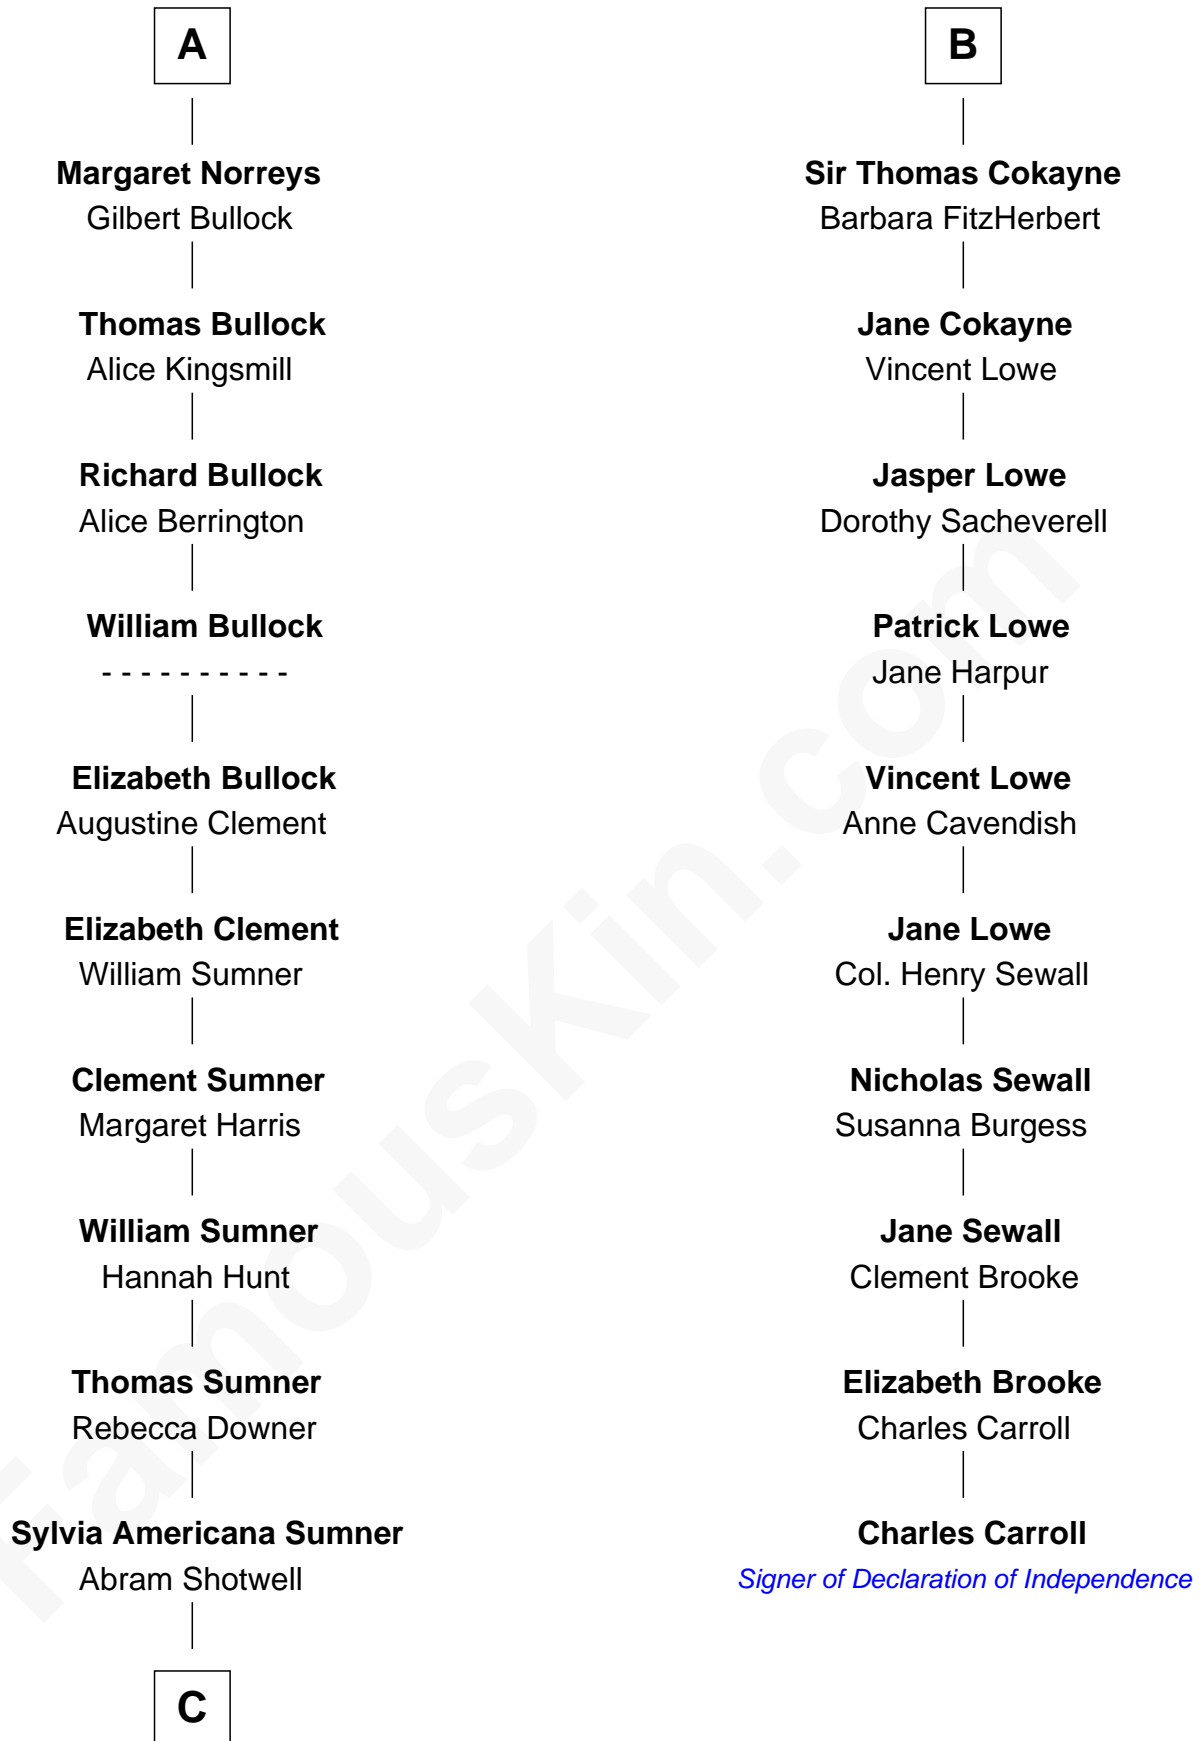

# FamousKin.com Relationship Chart of

**Alan Ladd**  
*Movie Actor*

16th cousin 4 times removed of

**Charles Carroll**

*Signer of the Declaration of Independence*

**Sir Richard of Cornwall**

Joan - - - - -

**C**

—  
**Nancy Shotwell**

Alvaro Ladd

—  
**Oscar F. Ladd**

Julia Henrietta Meigs

—  
**Alan Harwood Ladd**

Selina Raleigh

—  
**Alan Ladd**

*Movie Actor*