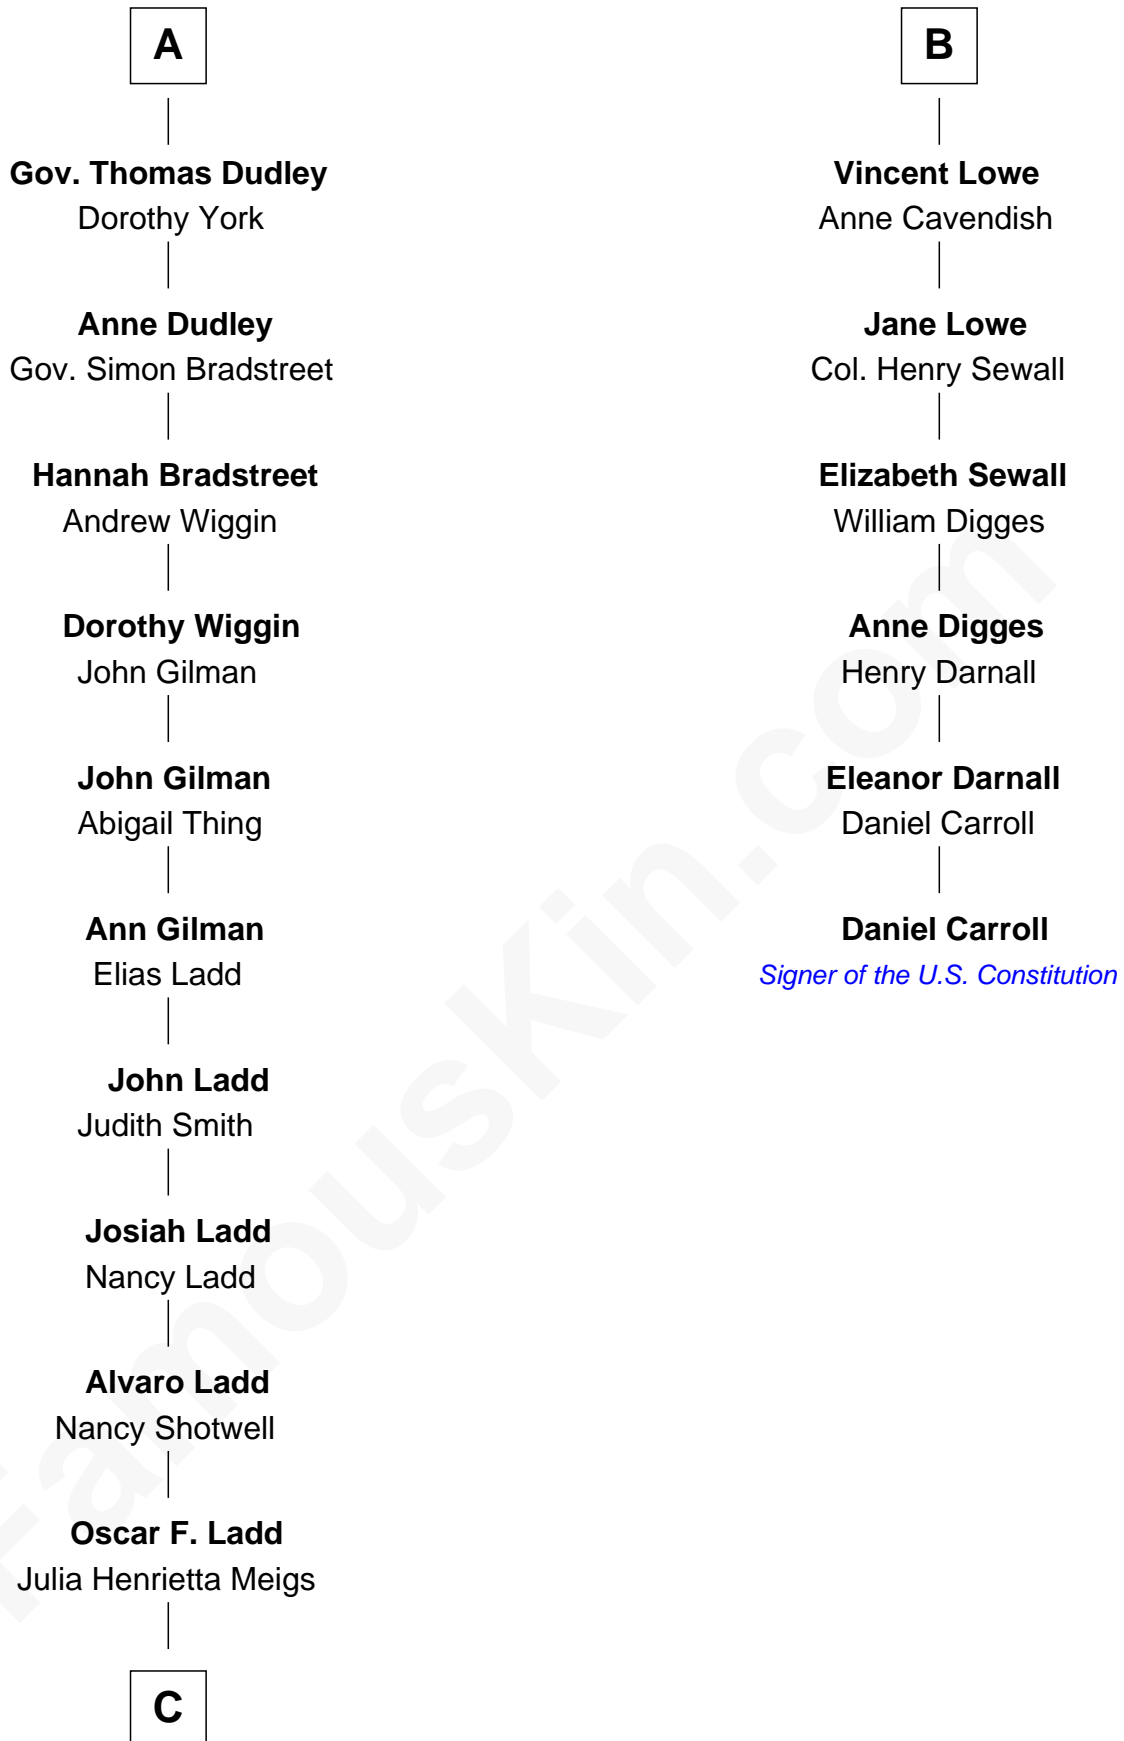

FamousKin.com Relationship Chart of

Alan Ladd
Movie Actor

12th cousin 6 times removed of

Daniel Carroll
Signer of the U.S. Constitution

C

Alan Harwood Ladd

Selina Raleigh

Alan Ladd

Movie Actor

FamousKin.com