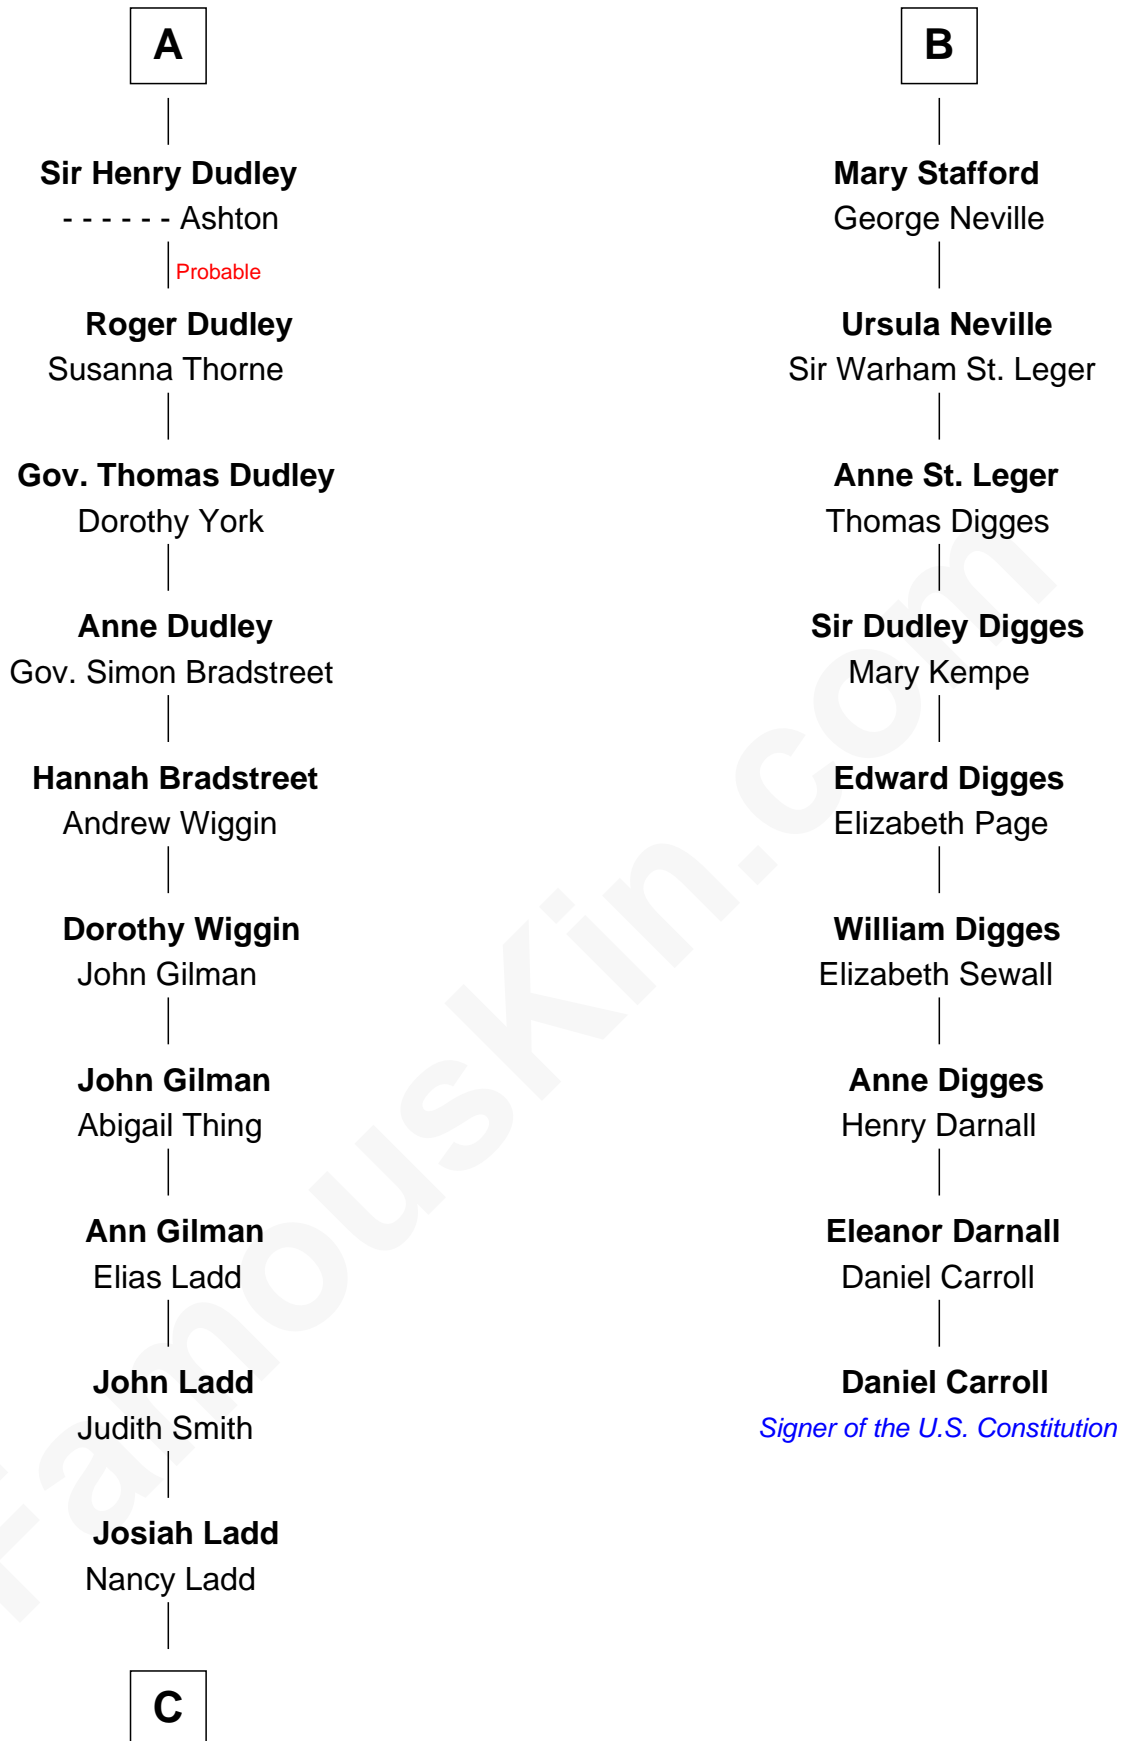

# FamousKin.com Relationship Chart of

**Alan Ladd**  
*Movie Actor*

15th cousin 5 times removed of

**Daniel Carroll**  
*Signer of the U.S. Constitution*

**C**

—  
**Alvaro Ladd**  
Nancy Shotwell

—  
**Oscar F. Ladd**  
Julia Henrietta Meigs

—  
**Alan Harwood Ladd**  
Selina Raleigh

—  
**Alan Ladd**  
*Movie Actor*

FamousKin.com