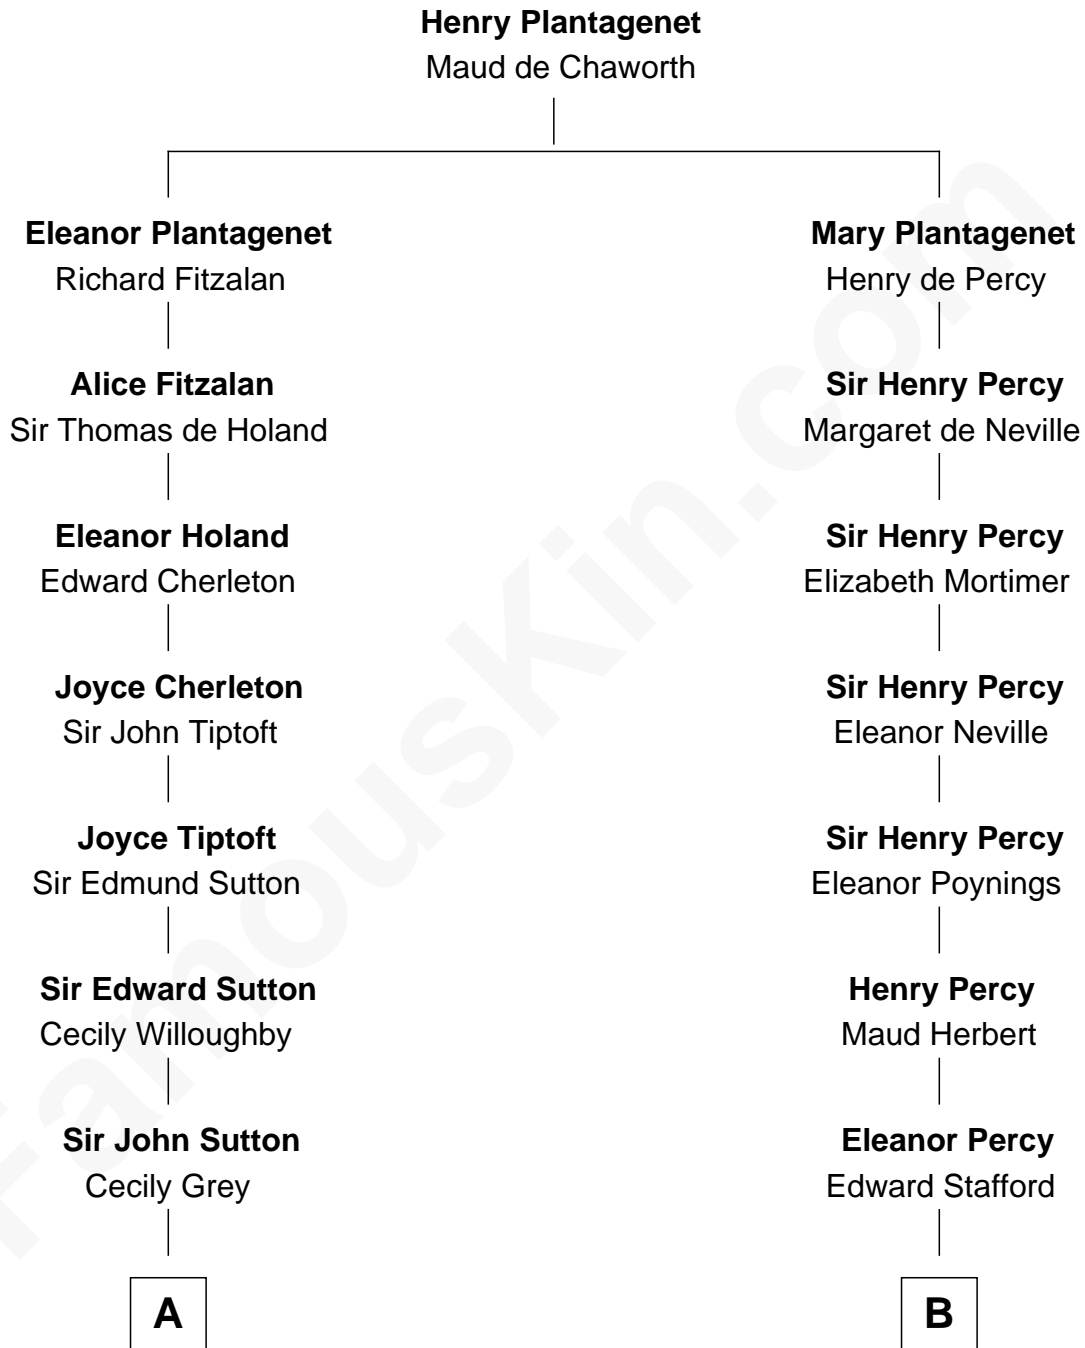

# FamousKin.com Relationship Chart of

**Alan Ladd**  
*Movie Actor*

15th cousin 5 times removed of

**Daniel Carroll**  
*Signer of the U.S. Constitution*

**C**

—  
**Alvaro Ladd**  
Nancy Shotwell

—  
**Oscar F. Ladd**  
Julia Henrietta Meigs

—  
**Alan Harwood Ladd**  
Selina Raleigh

—  
**Alan Ladd**  
*Movie Actor*

FamousKin.com