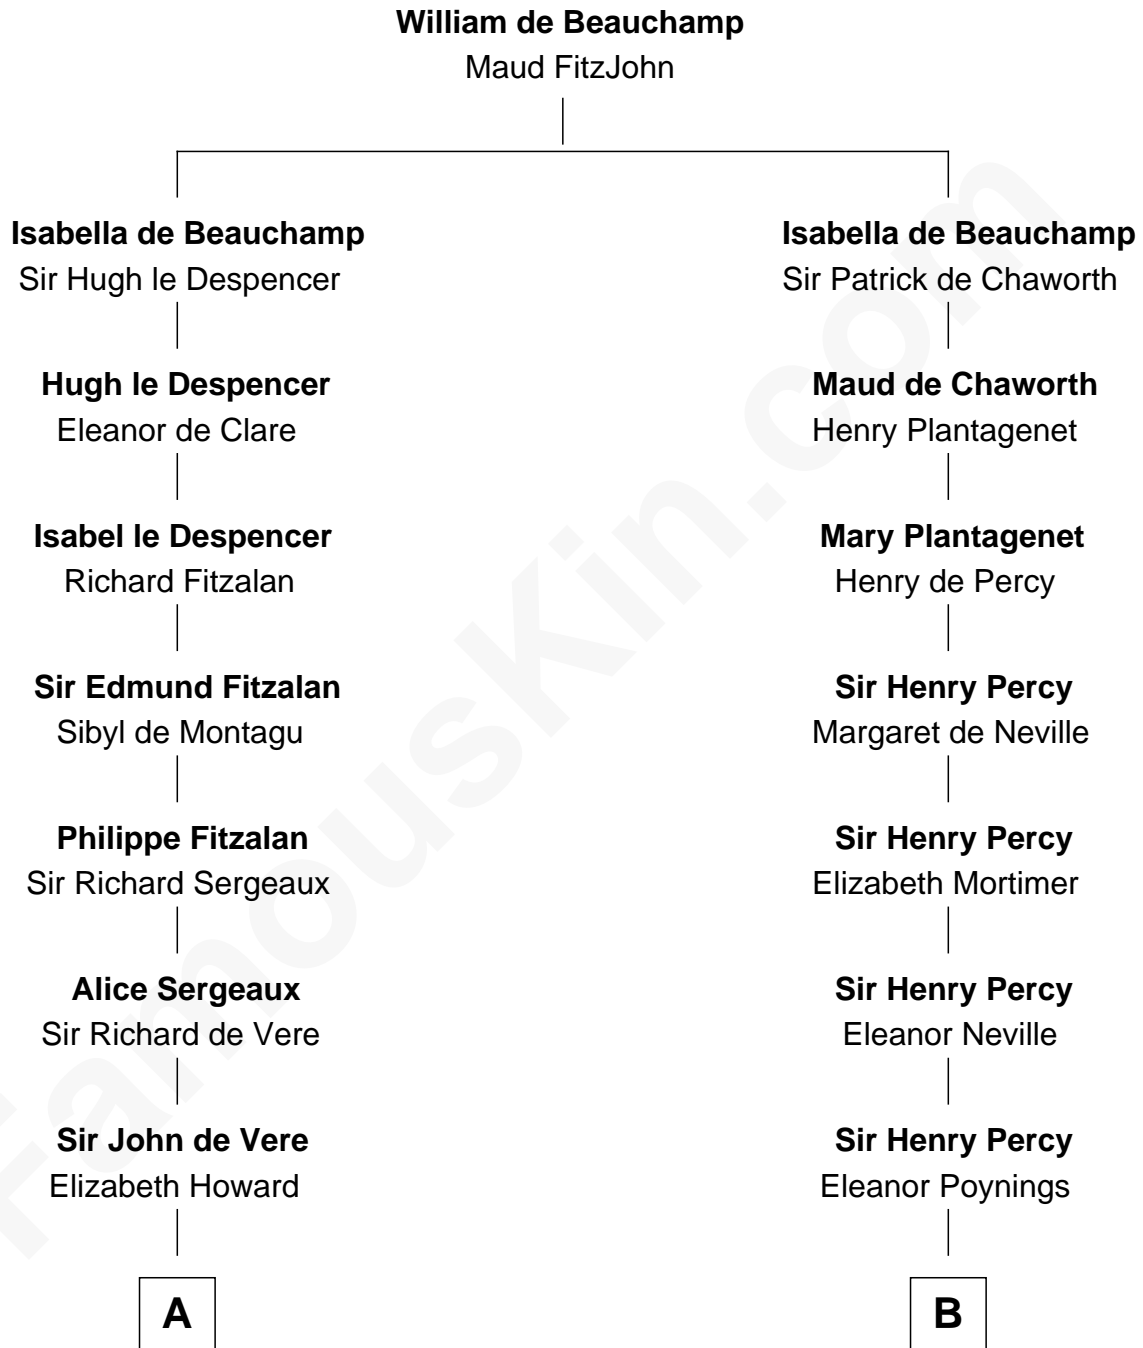

# FamousKin.com Relationship Chart of

**Alan Ladd**

*Movie Actor*

17th cousin 4 times removed of

**Daniel Carroll**

*Signer of the U.S. Constitution*

**C**

—  
**Sylvia Americana Sumner**

Abram Shotwell

—  
**Nancy Shotwell**

Alvaro Ladd

—  
**Oscar F. Ladd**

Julia Henrietta Meigs

—  
**Alan Harwood Ladd**

Selina Raleigh

—  
**Alan Ladd**