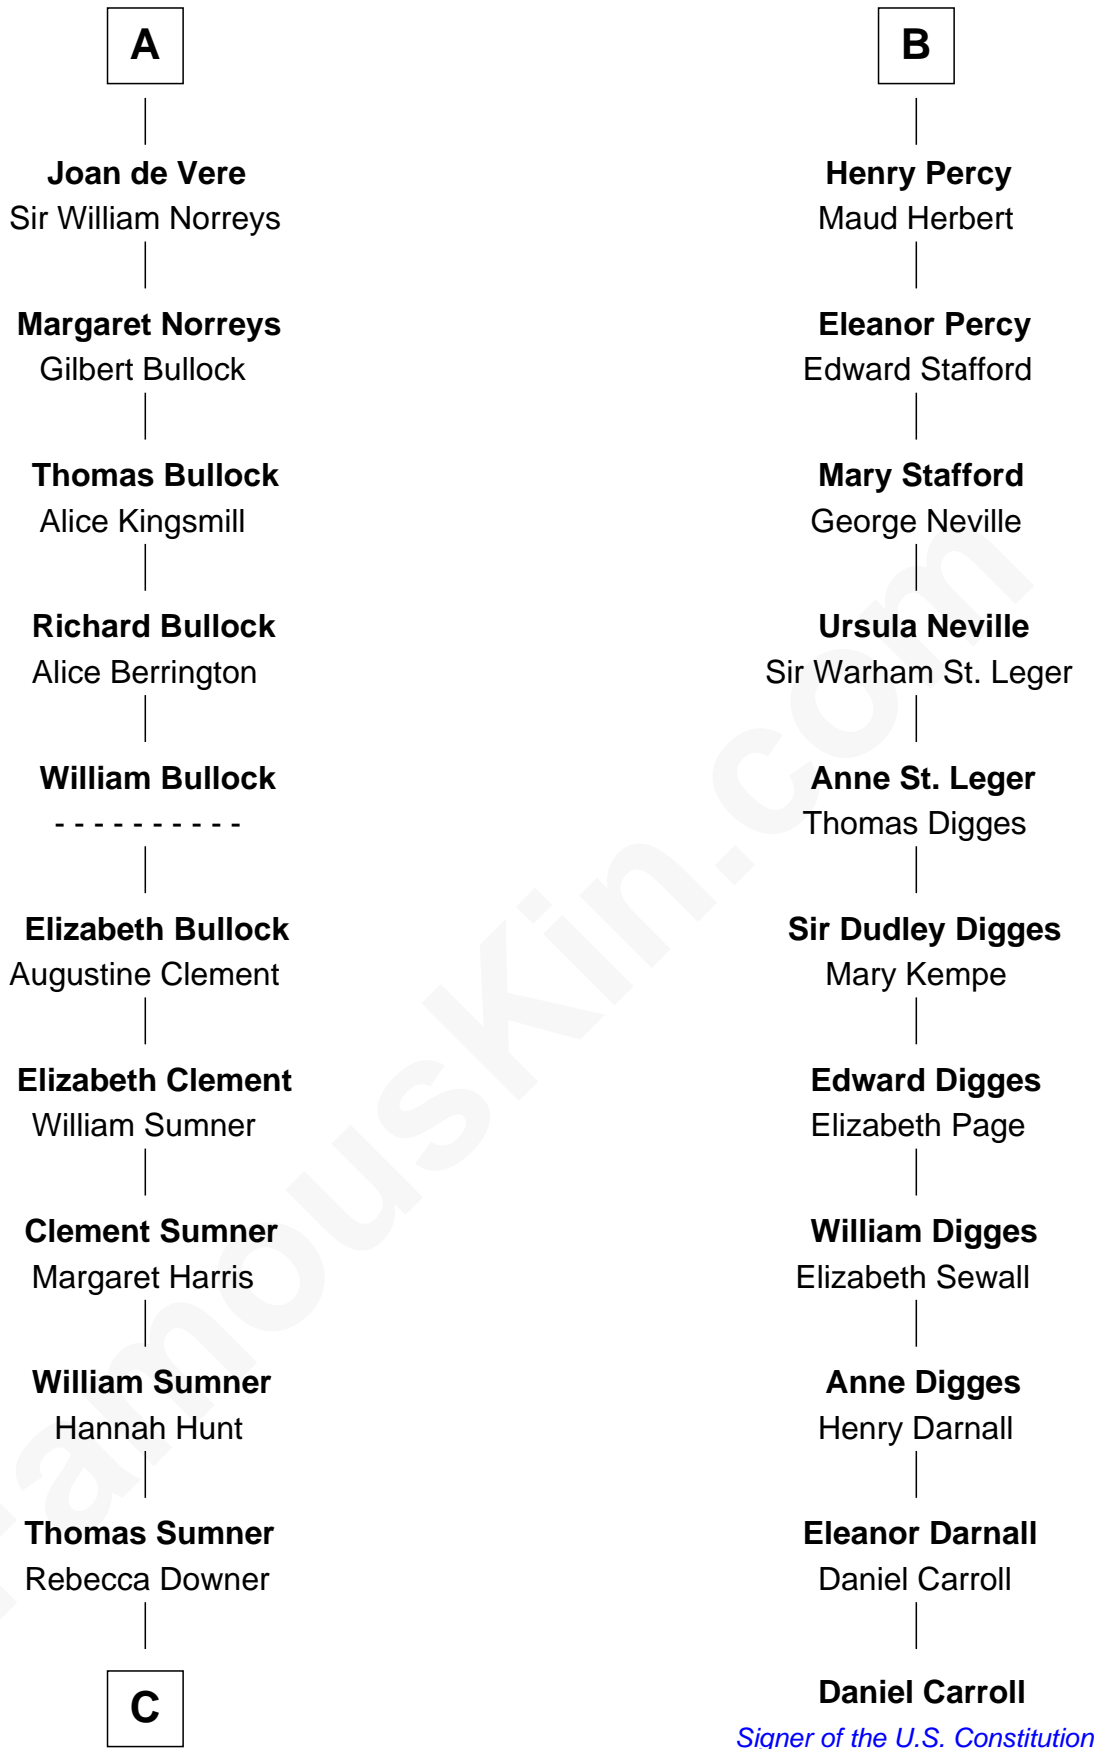

# FamousKin.com Relationship Chart of

**Alan Ladd**

*Movie Actor*

17th cousin 4 times removed of

**Daniel Carroll**

*Signer of the U.S. Constitution*

**C**

—  
**Sylvia Americana Sumner**

Abram Shotwell

—  
**Nancy Shotwell**

Alvaro Ladd

—  
**Oscar F. Ladd**

Julia Henrietta Meigs

—  
**Alan Harwood Ladd**

Selina Raleigh

—  
**Alan Ladd**