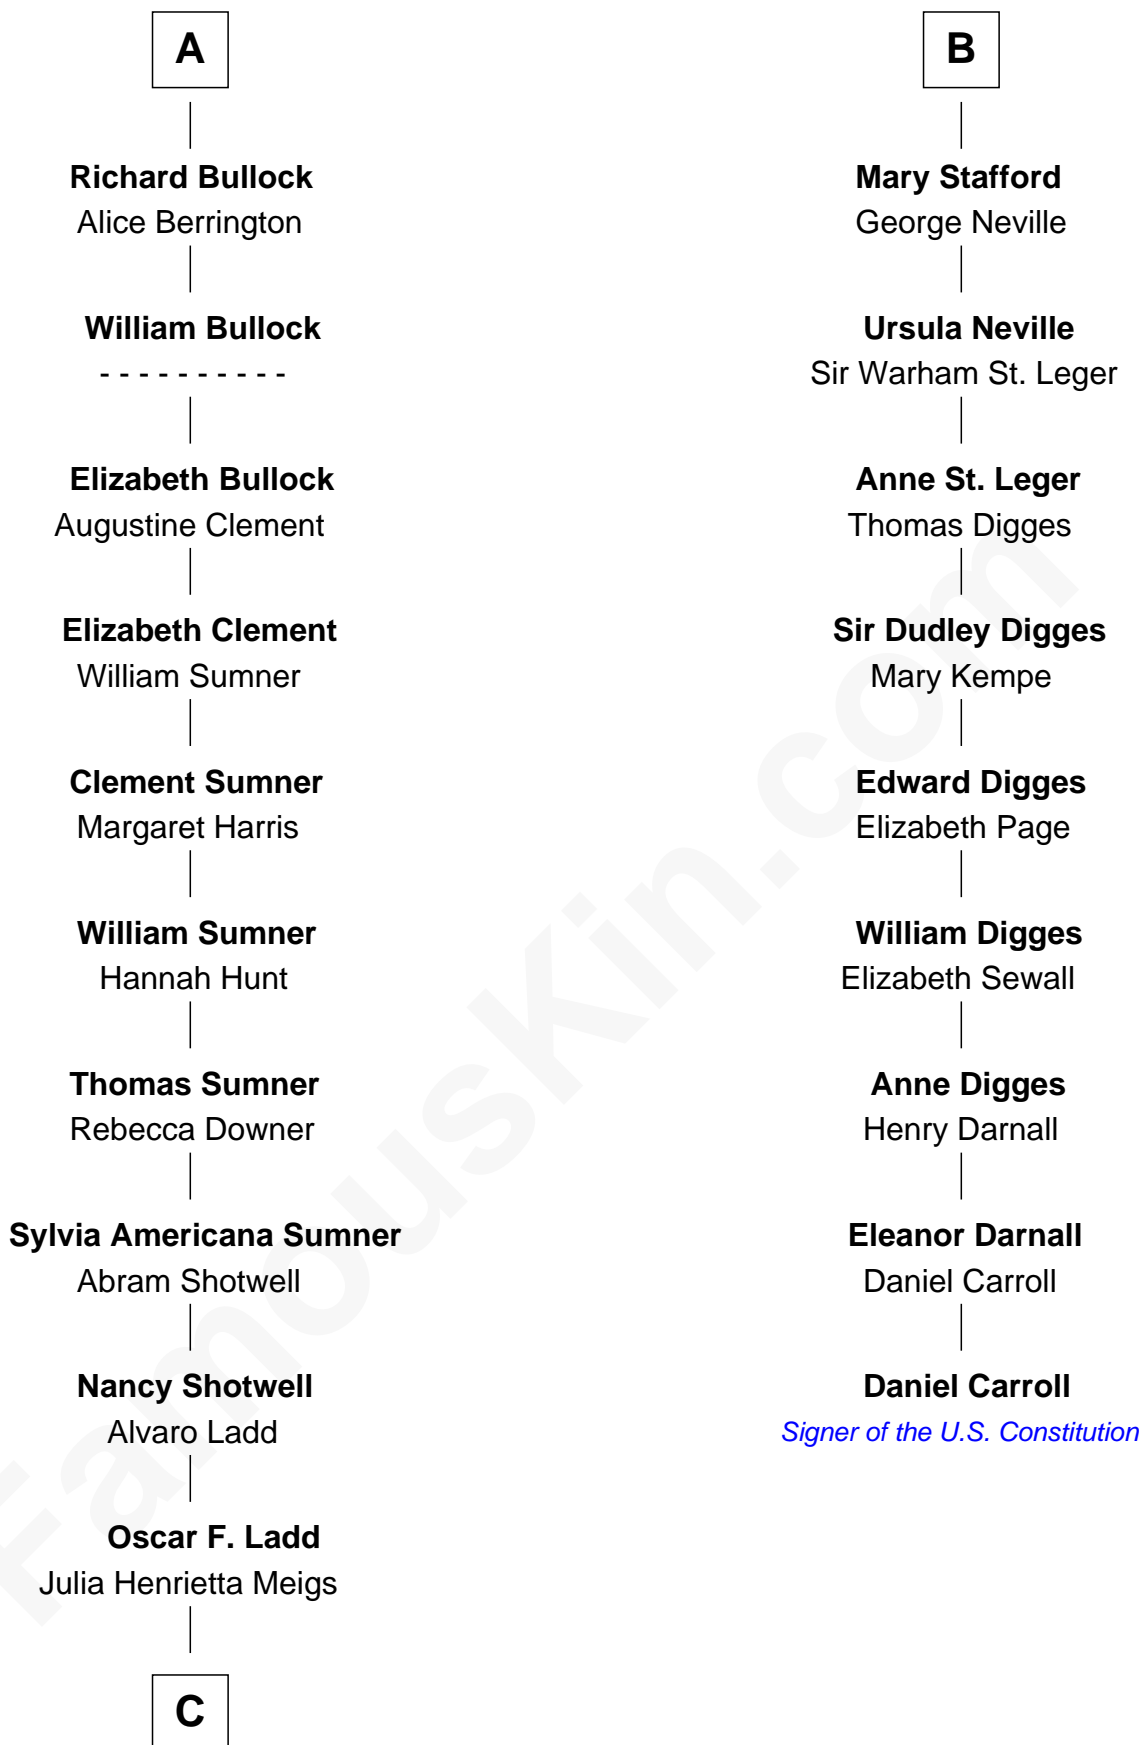

FamousKin.com Relationship Chart of

Alan Ladd

Movie Actor

15th cousin 3 times removed of

Daniel Carroll

Signer of the U.S. Constitution

William de Montagu
Katherine de Grandison

Sibyl de Montagu
Sir Edmund Fitzalan

Philippe Fitzalan
Sir Richard Sergeaux

Alice Sergeaux
Sir Richard de Vere

Sir John de Vere
Elizabeth Howard

Joan de Vere
Sir William Norreys

Margaret Norreys
Gilbert Bullock

Thomas Bullock
Alice Kingsmill

A

Philippa de Montagu
Sir Roger de Mortimer

Edmund Mortimer
Philippa Plantagenet

Elizabeth Mortimer
Sir Henry Percy

Sir Henry Percy
Eleanor Neville

Sir Henry Percy
Eleanor Poynings

Henry Percy
Maud Herbert

Eleanor Percy
Edward Stafford

B

C

—
Alan Harwood Ladd

Selina Raleigh

—
Alan Ladd

Movie Actor

FamousKin.com