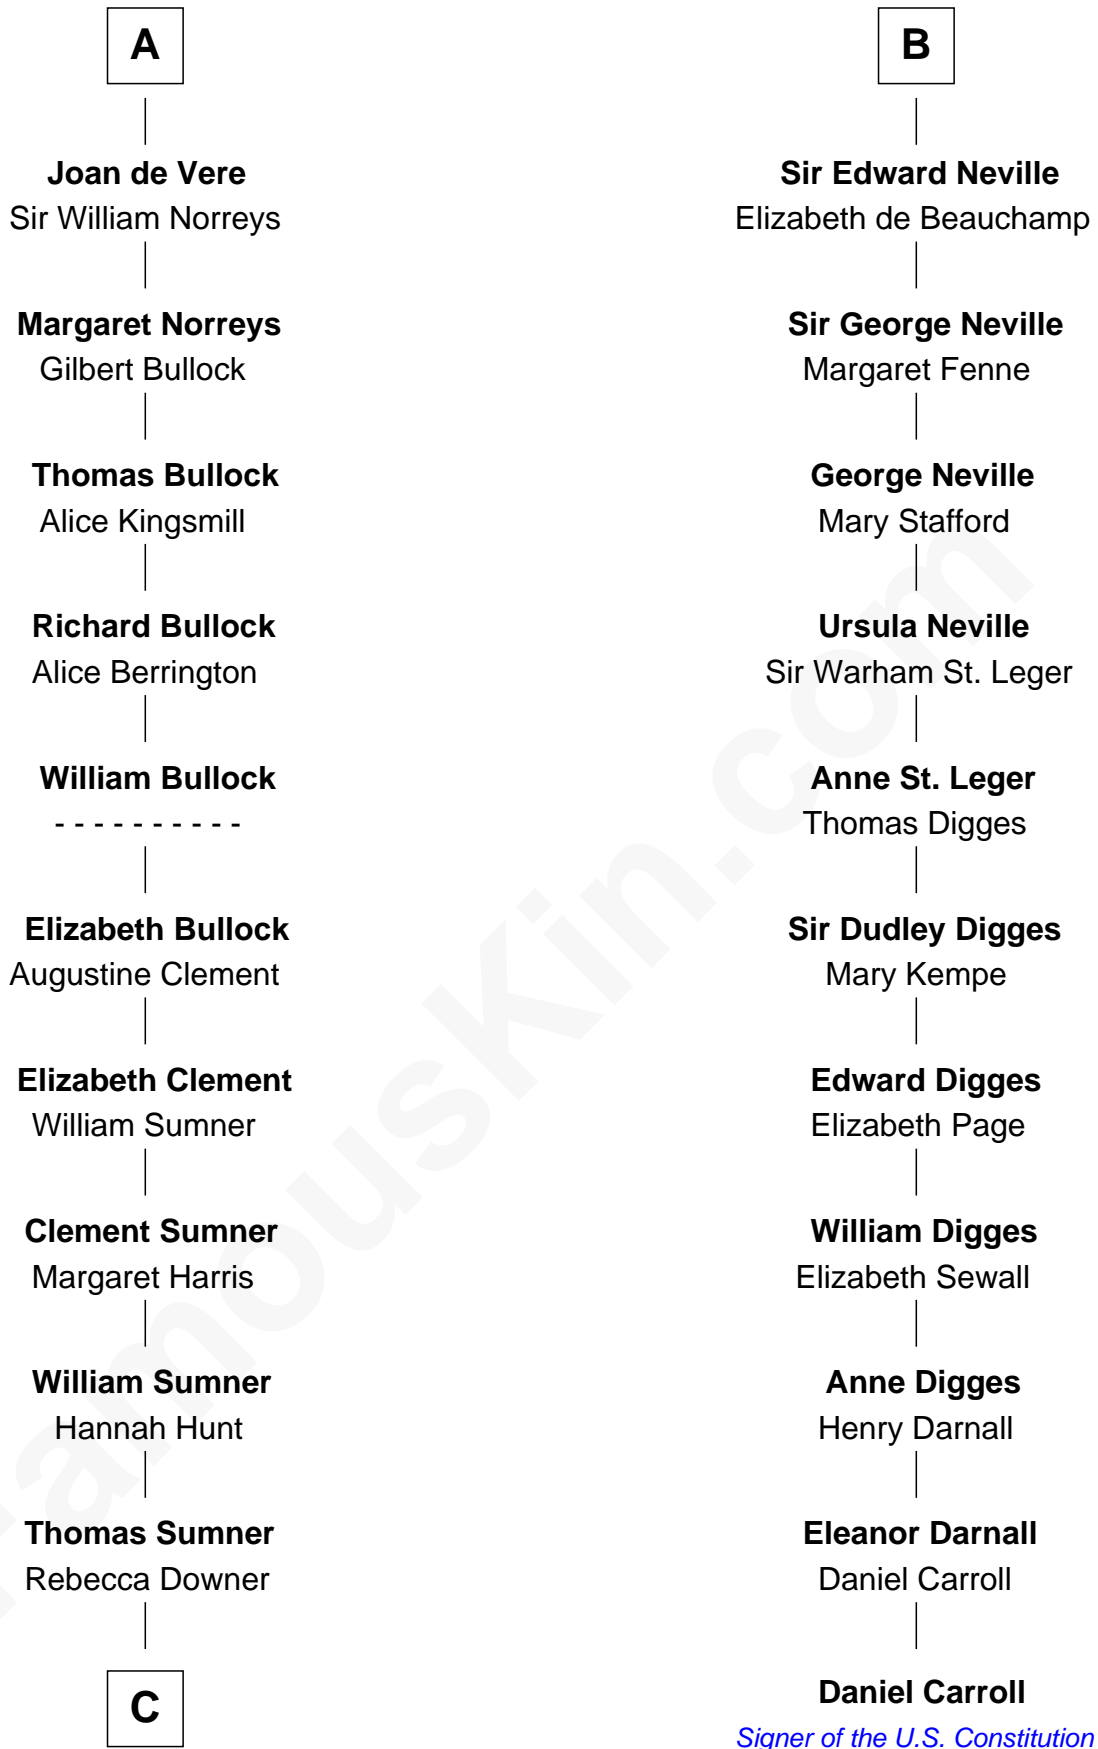

# FamousKin.com Relationship Chart of

**Alan Ladd**  
*Movie Actor*

17th cousin 4 times removed of

**Daniel Carroll**  
*Signer of the U.S. Constitution*

**C**

—  
**Sylvia Americana Sumner**

Abram Shotwell

—  
**Nancy Shotwell**

Alvaro Ladd

—  
**Oscar F. Ladd**

Julia Henrietta Meigs

—  
**Alan Harwood Ladd**

Selina Raleigh

—  
**Alan Ladd**

*Movie Actor*