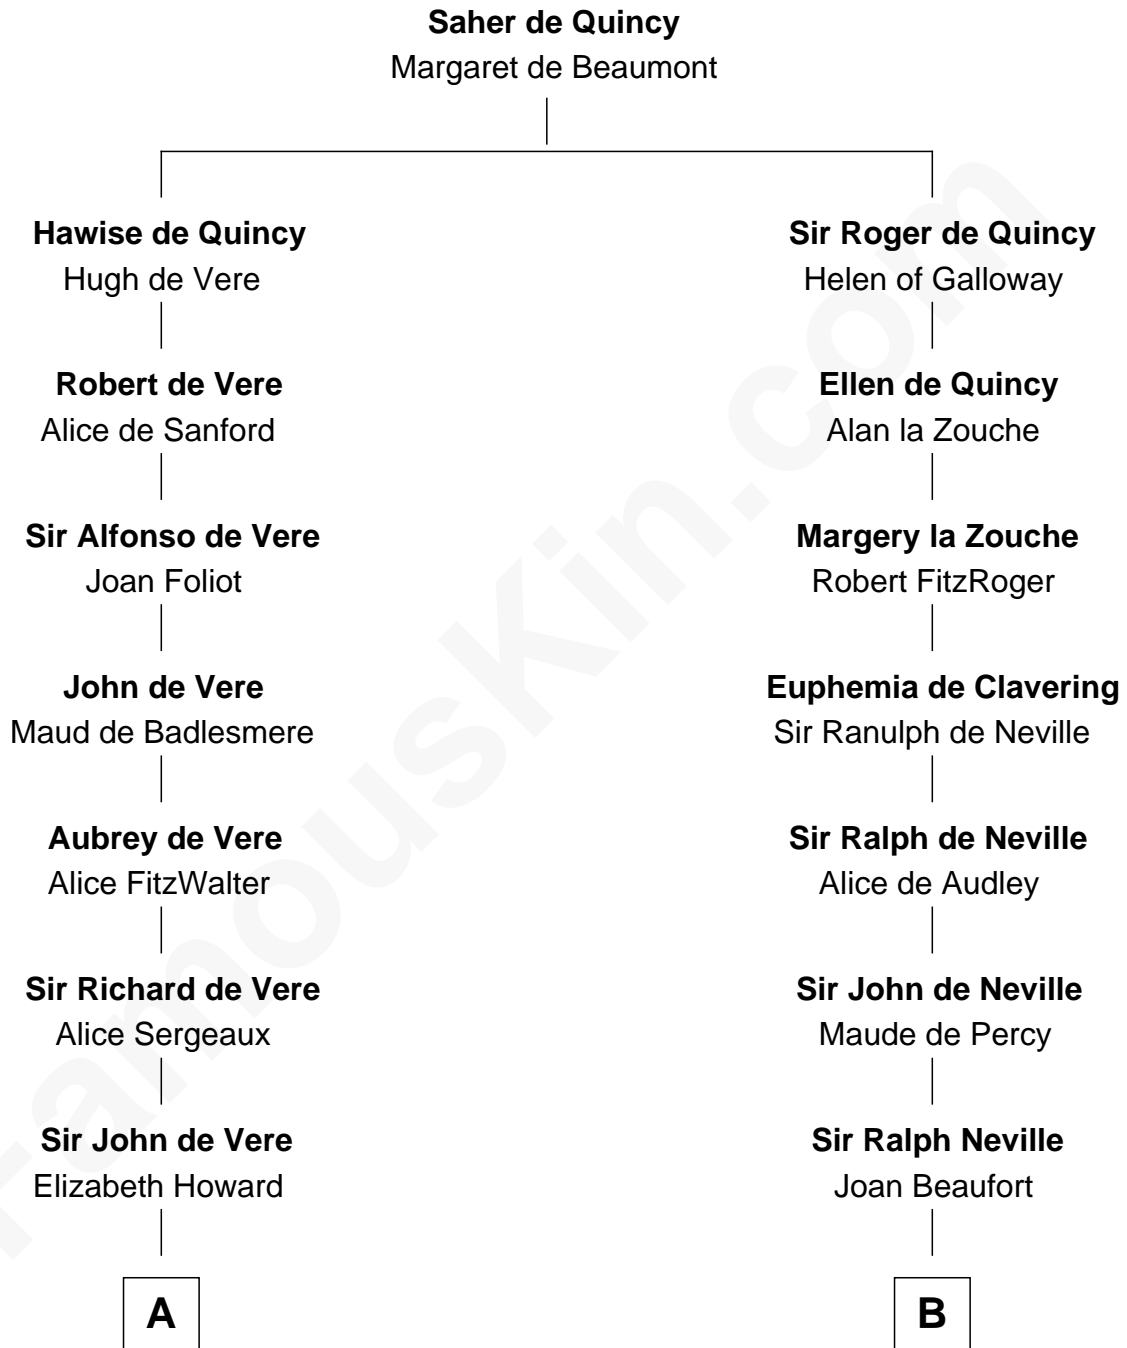

# FamousKin.com Relationship Chart of

**Alan Ladd**  
*Movie Actor*

17th cousin 4 times removed of

**Daniel Carroll**  
*Signer of the U.S. Constitution*

**C**

—  
**Sylvia Americana Sumner**

Abram Shotwell

—  
**Nancy Shotwell**

Alvaro Ladd

—  
**Oscar F. Ladd**

Julia Henrietta Meigs

—  
**Alan Harwood Ladd**

Selina Raleigh

—  
**Alan Ladd**

*Movie Actor*