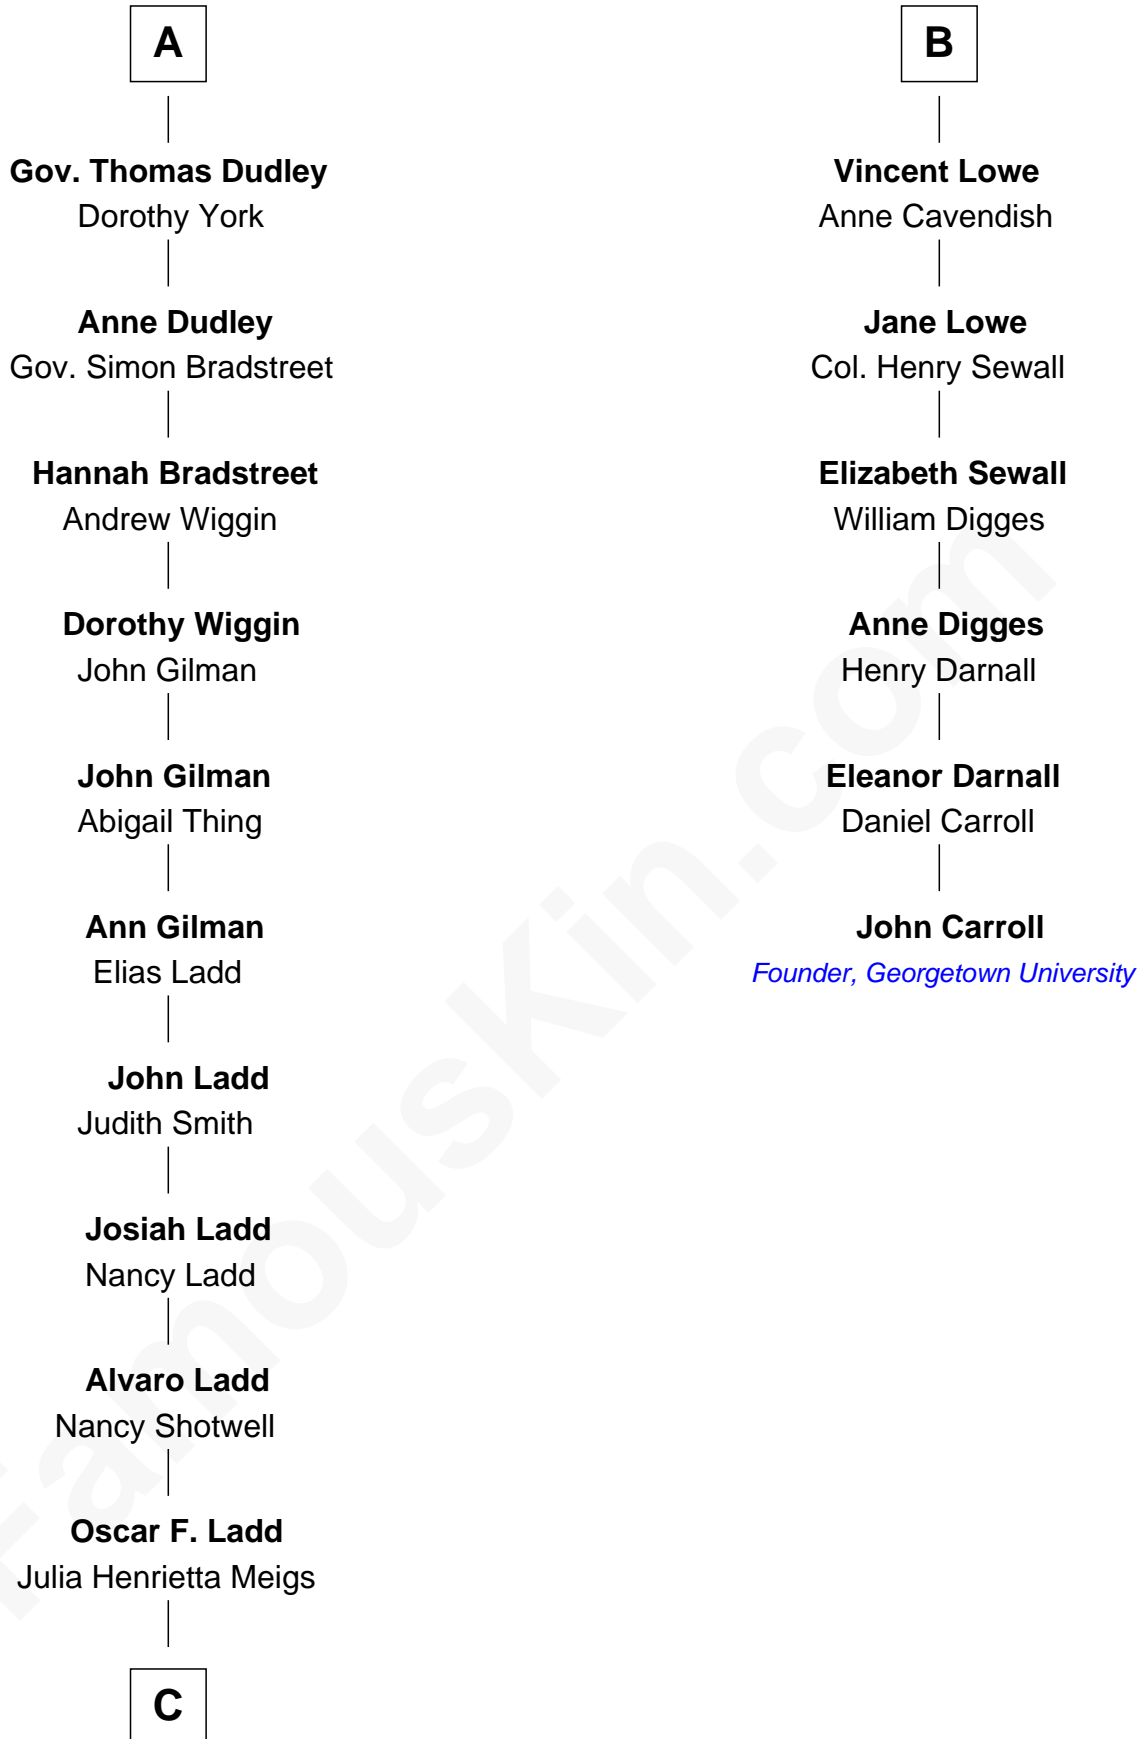

FamousKin.com Relationship Chart of

Alan Ladd

Movie Actor

12th cousin 6 times removed of

John Carroll

Founder of Georgetown University

Sir Hugh Shirley

Beatrice Brewes

Sir Ralph Shirley

Joan Basset

Beatrice Shirley

John Brome

Isabel Brome

John Denton

Alice Denton

Nicholas Purefoy

Edward Purefoy

Anne Fettiplace

Mary Purefoy

Thomas Thorne

Susanna Thorne

Roger Dudley

A

Isabel Shirley

Vincent Lowe

Jasper Lowe

Dorothy Sacheverell

Patrick Lowe

Jane Harpur

B

C

—
Alan Harwood Ladd