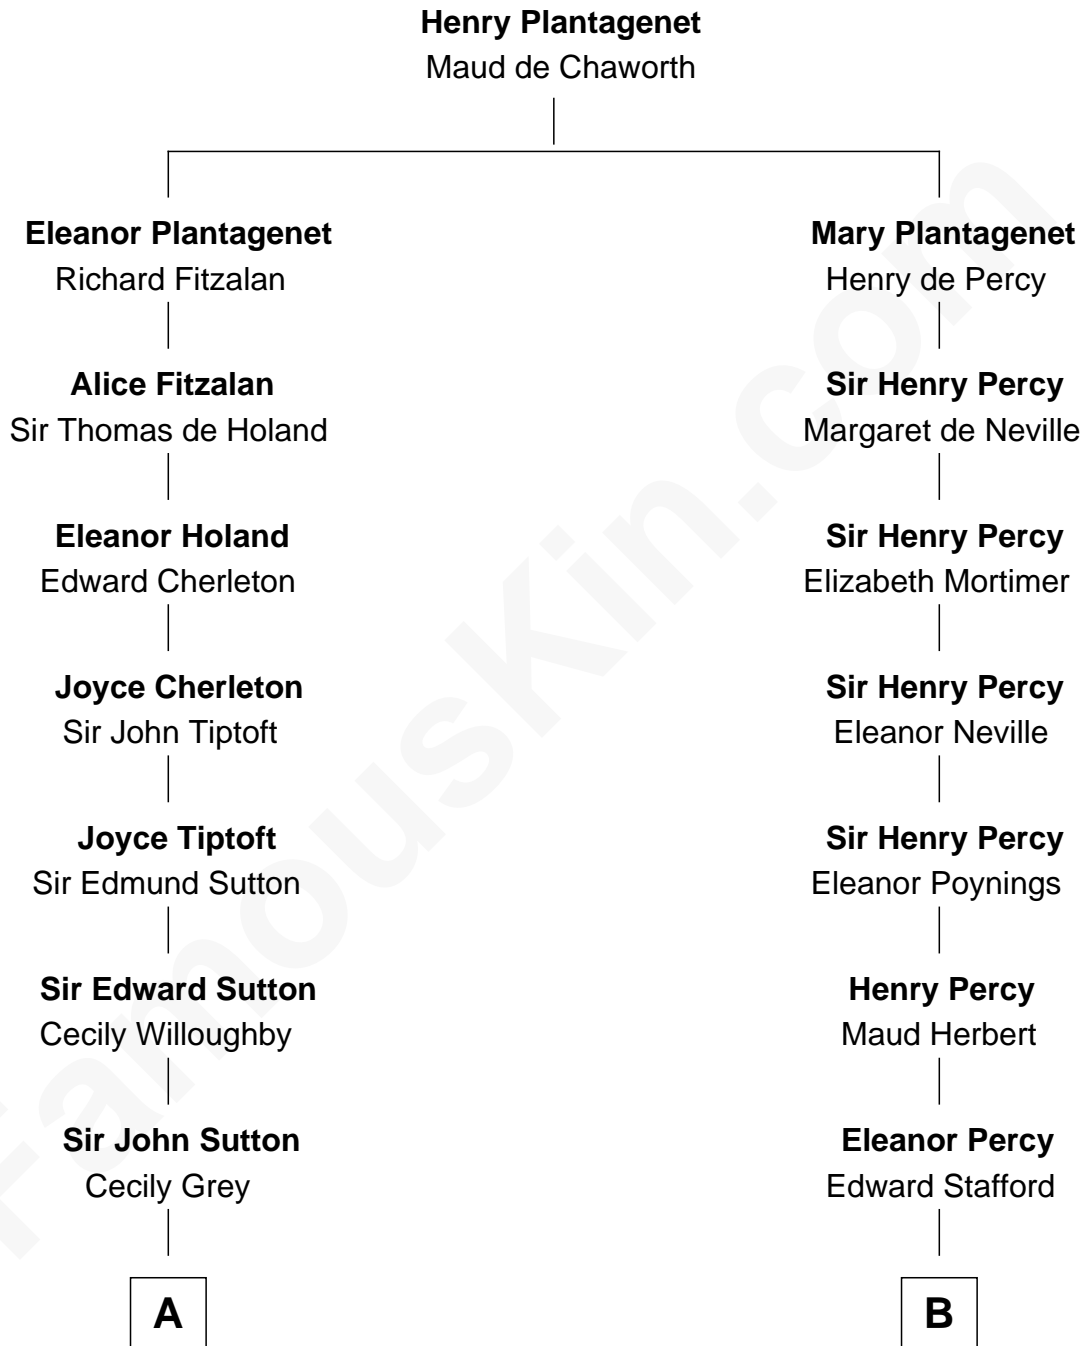

FamousKin.com Relationship Chart of

Alan Ladd
Movie Actor

15th cousin 5 times removed of

John Carroll

Founder of Georgetown University

C

—
Alvaro Ladd
Nancy Shotwell

—
Oscar F. Ladd
Julia Henrietta Meigs

—
Alan Harwood Ladd
Selina Raleigh

—
Alan Ladd
Movie Actor

FamousKin.com