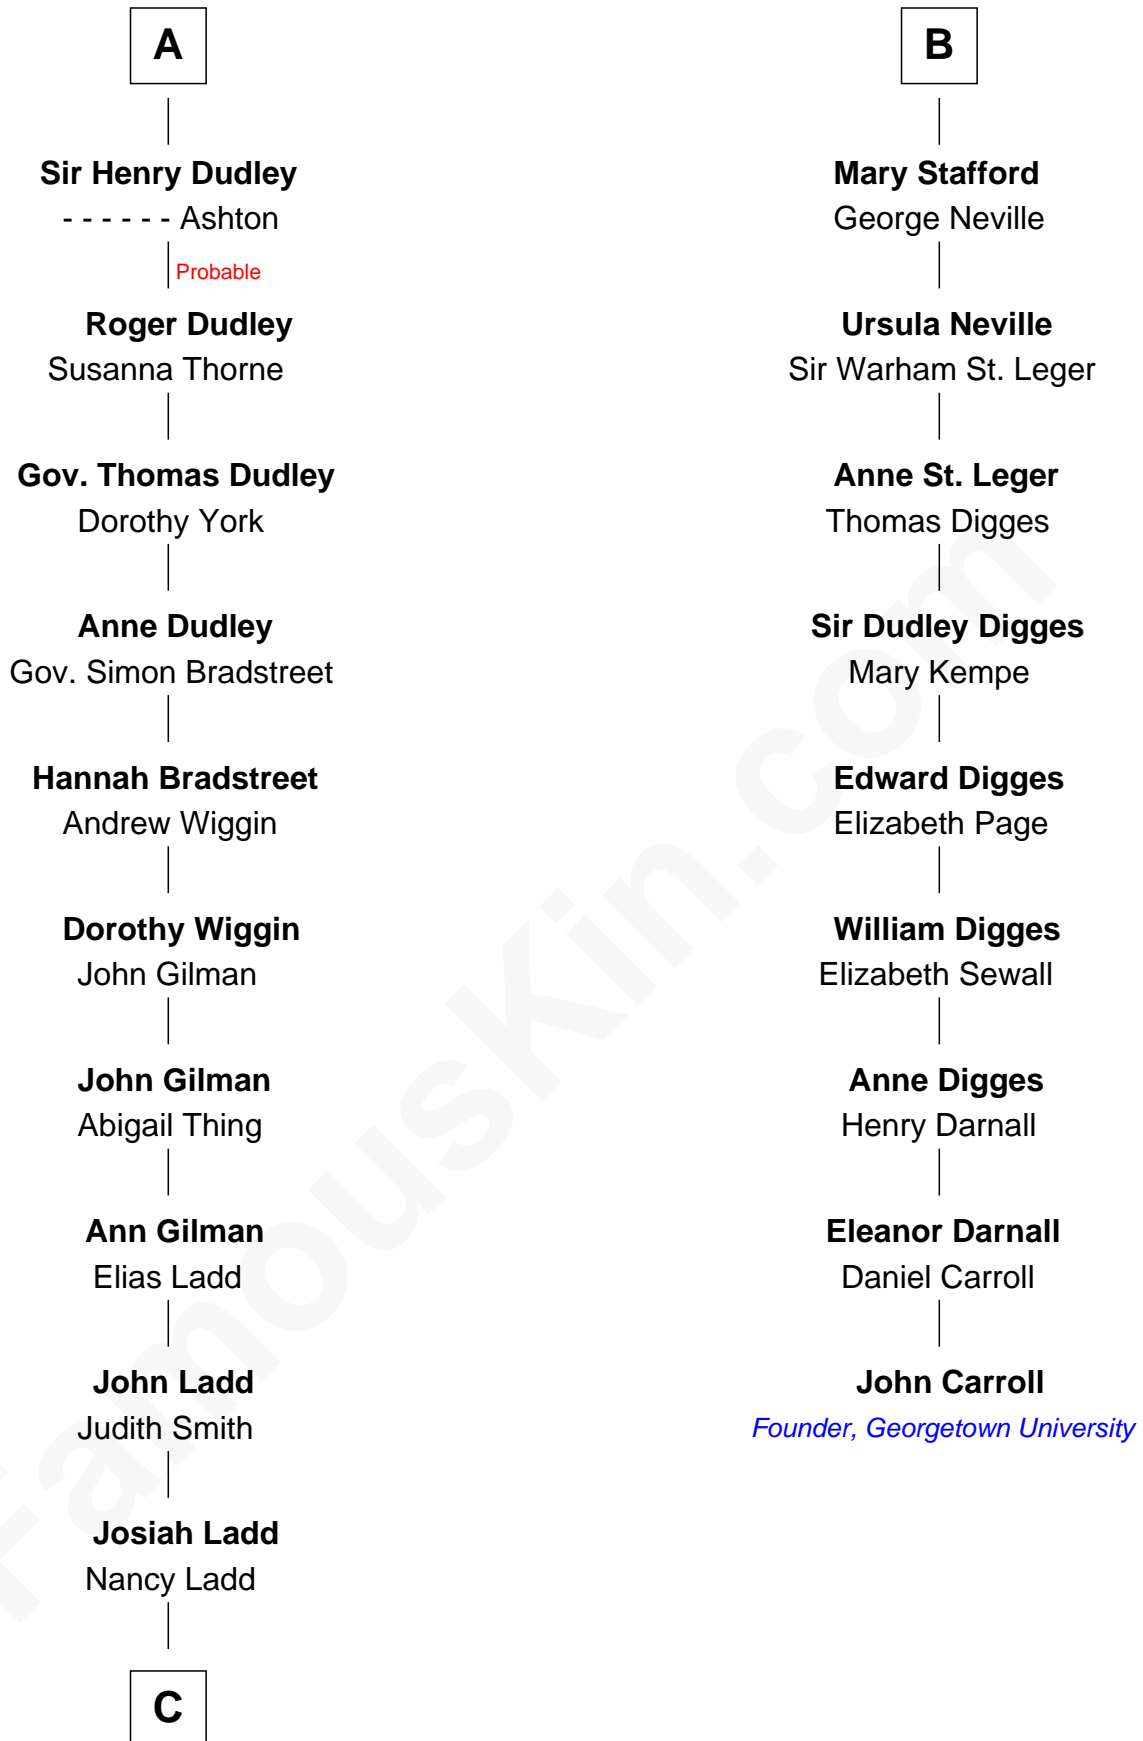

FamousKin.com Relationship Chart of

Alan Ladd
Movie Actor

15th cousin 5 times removed of

John Carroll

Founder of Georgetown University

C

—
Alvaro Ladd
Nancy Shotwell

—
Oscar F. Ladd
Julia Henrietta Meigs

—
Alan Harwood Ladd
Selina Raleigh

—
Alan Ladd
Movie Actor

FamousKin.com