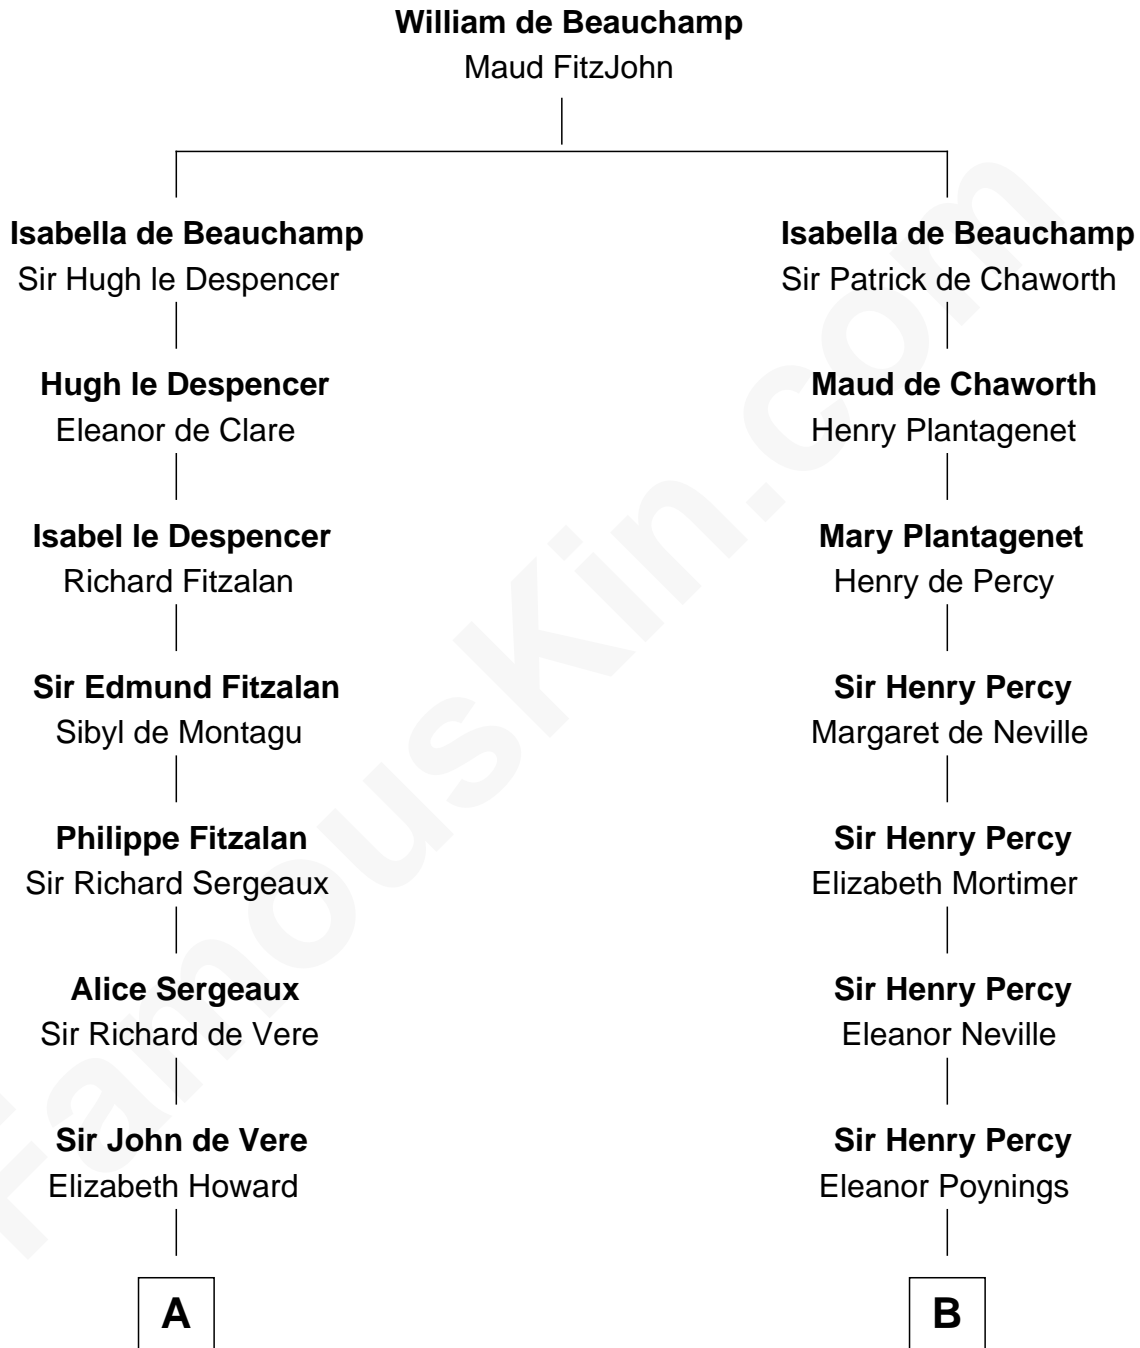

FamousKin.com Relationship Chart of

Alan Ladd
Movie Actor

17th cousin 4 times removed of

John Carroll

Founder of Georgetown University

C

—
Sylvia Americana Sumner

Abram Shotwell

—
Nancy Shotwell

Alvaro Ladd

—
Oscar F. Ladd

Julia Henrietta Meigs

—
Alan Harwood Ladd

Selina Raleigh

—
Alan Ladd

Movie Actor