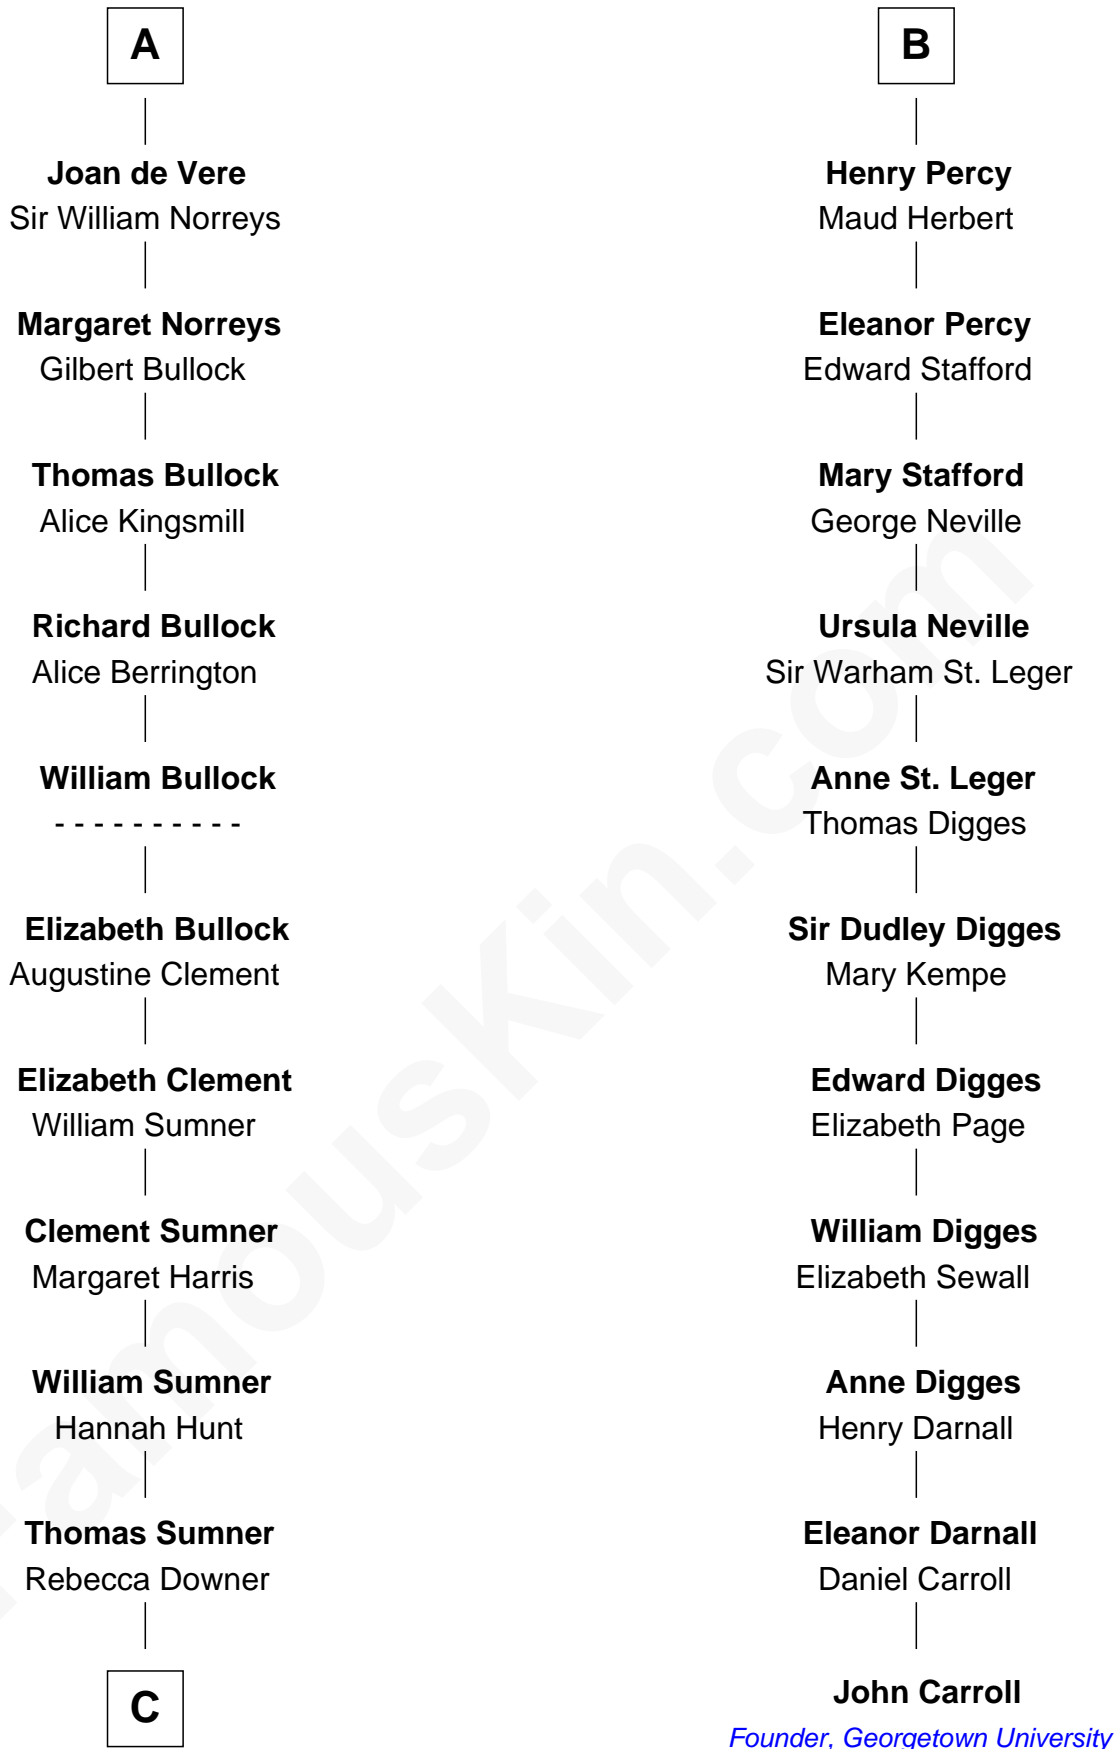

FamousKin.com Relationship Chart of

Alan Ladd
Movie Actor

17th cousin 4 times removed of

John Carroll

Founder of Georgetown University

C

—
Sylvia Americana Sumner

Abram Shotwell

—
Nancy Shotwell

Alvaro Ladd

—
Oscar F. Ladd

Julia Henrietta Meigs

—
Alan Harwood Ladd

Selina Raleigh

—
Alan Ladd

Movie Actor