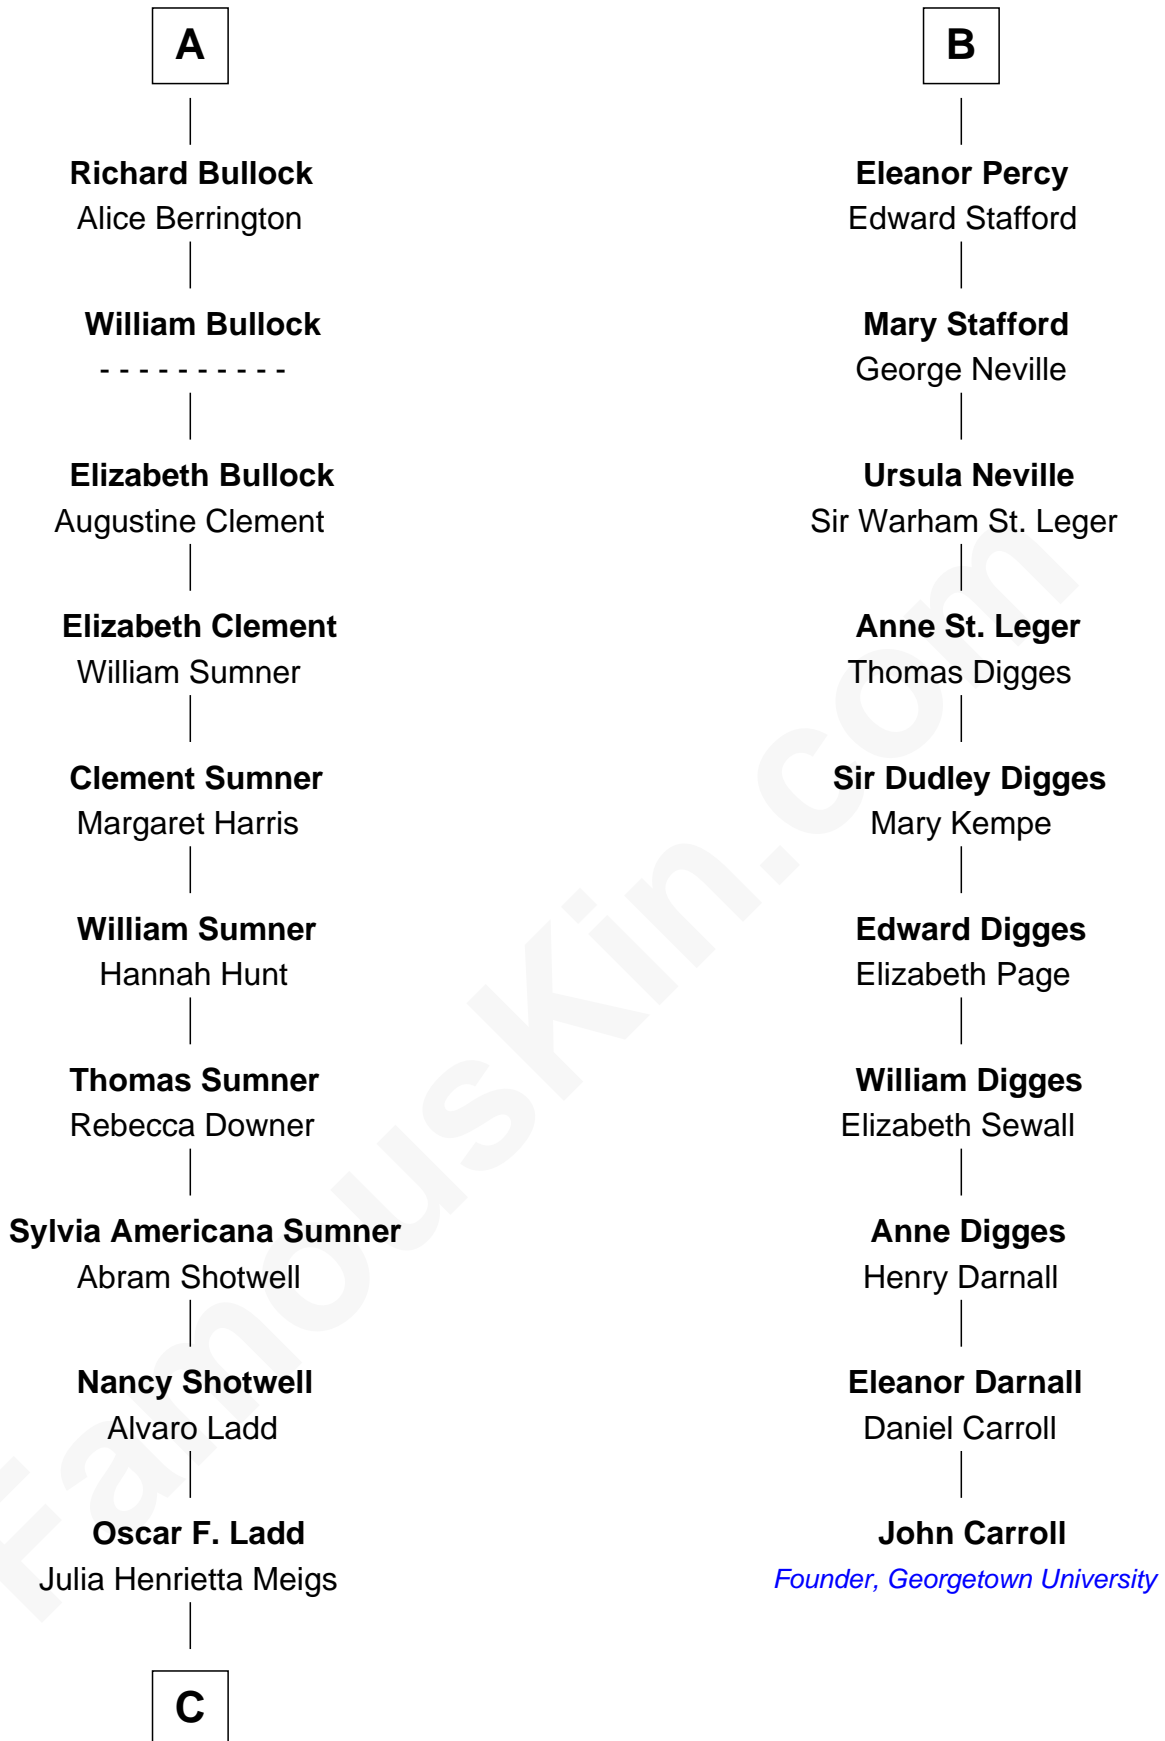

FamousKin.com Relationship Chart of

Alan Ladd
Movie Actor

16th cousin 2 times removed of

John Carroll

Founder of Georgetown University

Bartholomew de Badlesmere

Margaret de Clare

Maud de Badlesmere

Sir William Norreys

Margaret Norreys

Gilbert Bullock

Thomas Bullock

Alice Kingsmill

A

Elizabeth de Badlesmere

Sir Edmund Mortimer

Sir Roger de Mortimer

Philippa de Montagu

Edmund Mortimer

Philippa Plantagenet

Elizabeth Mortimer

Sir Henry Percy

Sir Henry Percy

Eleanor Neville

Sir Henry Percy

Eleanor Poynings

Henry Percy

Maud Herbert

B

C

Alan Harwood Ladd

Selina Raleigh