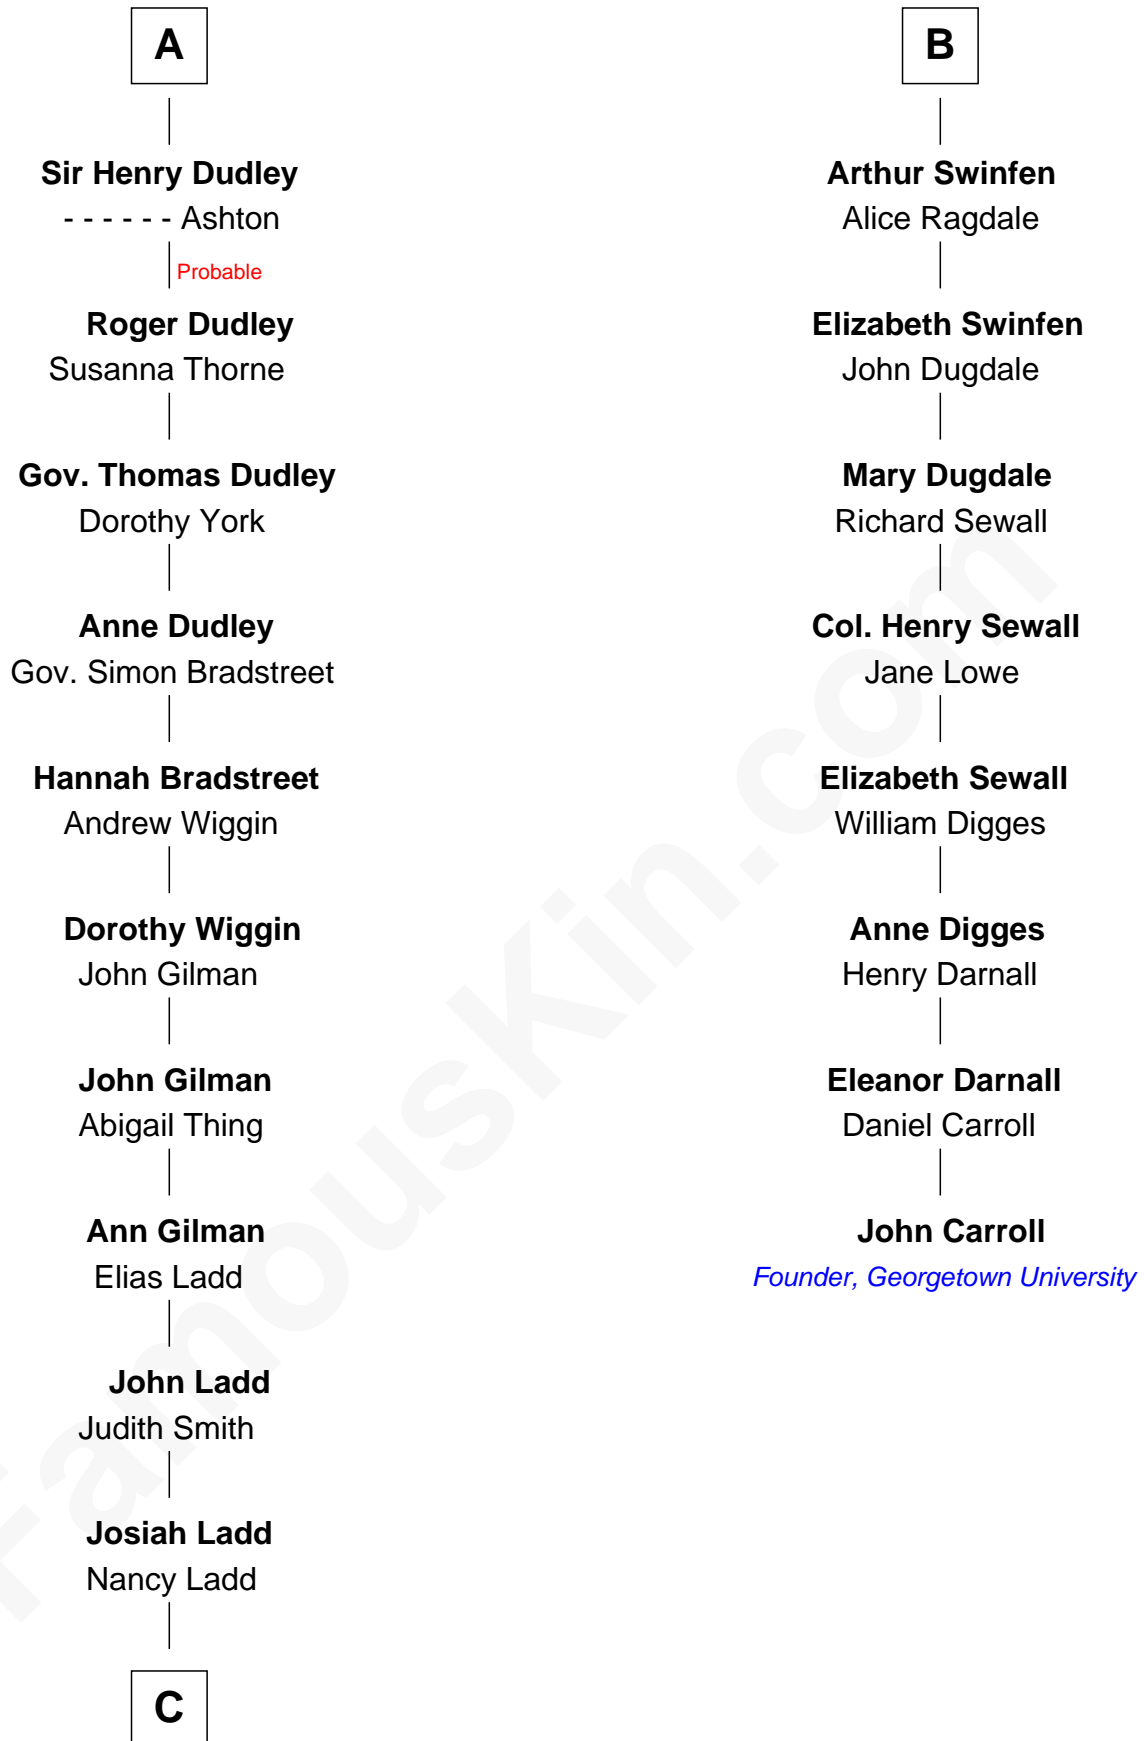

# FamousKin.com Relationship Chart of

**Alan Ladd**  
*Movie Actor*

14th cousin 6 times removed of

**John Carroll**

*Founder of Georgetown University*

**C**

—  
**Alvaro Ladd**  
Nancy Shotwell

—  
**Oscar F. Ladd**  
Julia Henrietta Meigs

—  
**Alan Harwood Ladd**  
Selina Raleigh

—  
**Alan Ladd**  
*Movie Actor*

FamousKin.com