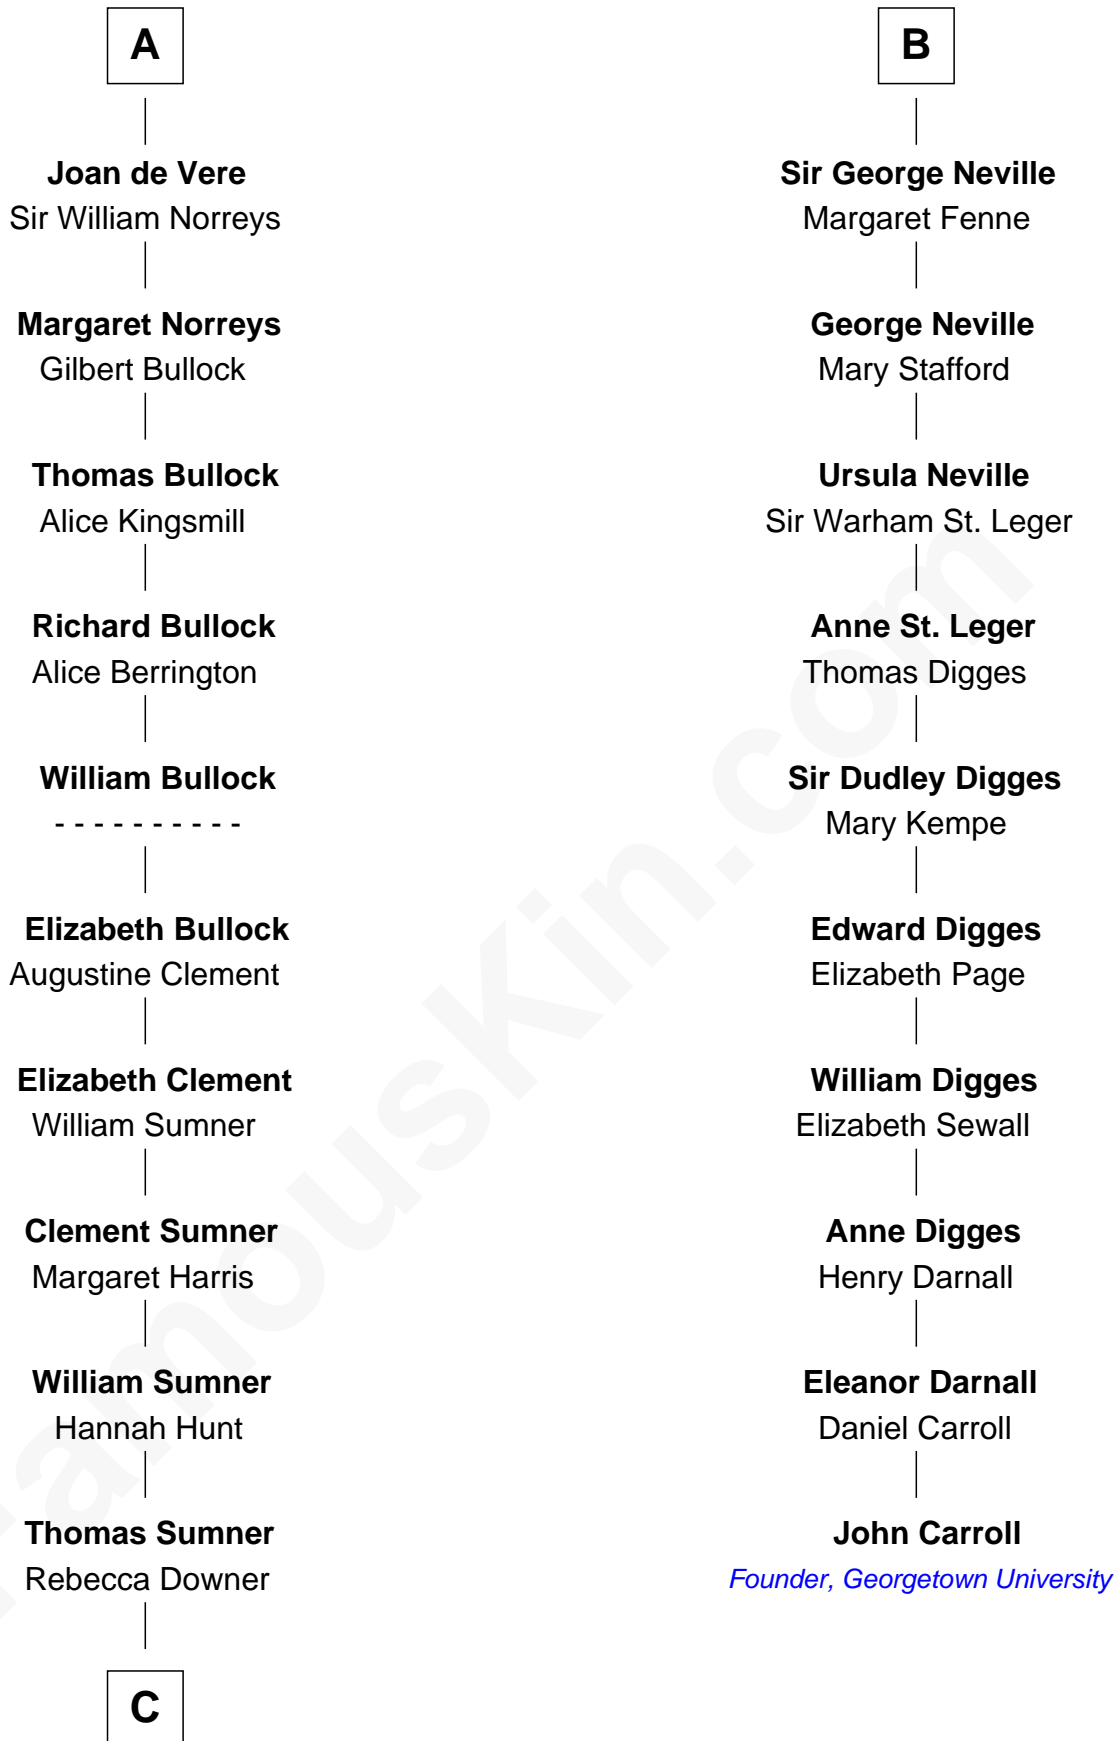

FamousKin.com Relationship Chart of

Alan Ladd
Movie Actor

16th cousin 5 times removed of

John Carroll

Founder of Georgetown University

Sir William Longespee
Ela of Salisbury

Ida Longespee
Sir Walter FitzRobert

Sir Robert FitzWalter
Eleanor de Ferrers

Sir Robert FitzWalter
Joan de Multon

Sir John FitzWalter
Eleanor de Percy

Alice FitzWalter
Aubrey de Vere

Sir Richard de Vere
Alice Sergeaux

Sir John de Vere
Elizabeth Howard

A

William Longespee
Idoine de Camville

Ela Longespee
Sir James de Audley

Sir Hugh I de Audley
Iseult de Mortimer

Alice de Audley
Sir Ralph de Neville

Sir John de Neville
Maude de Percy

Sir Ralph Neville
Joan Beaufort

Sir Edward Neville
Elizabeth de Beauchamp

B

C

—
Sylvia Americana Sumner

Abram Shotwell

—
Nancy Shotwell

Alvaro Ladd

—
Oscar F. Ladd