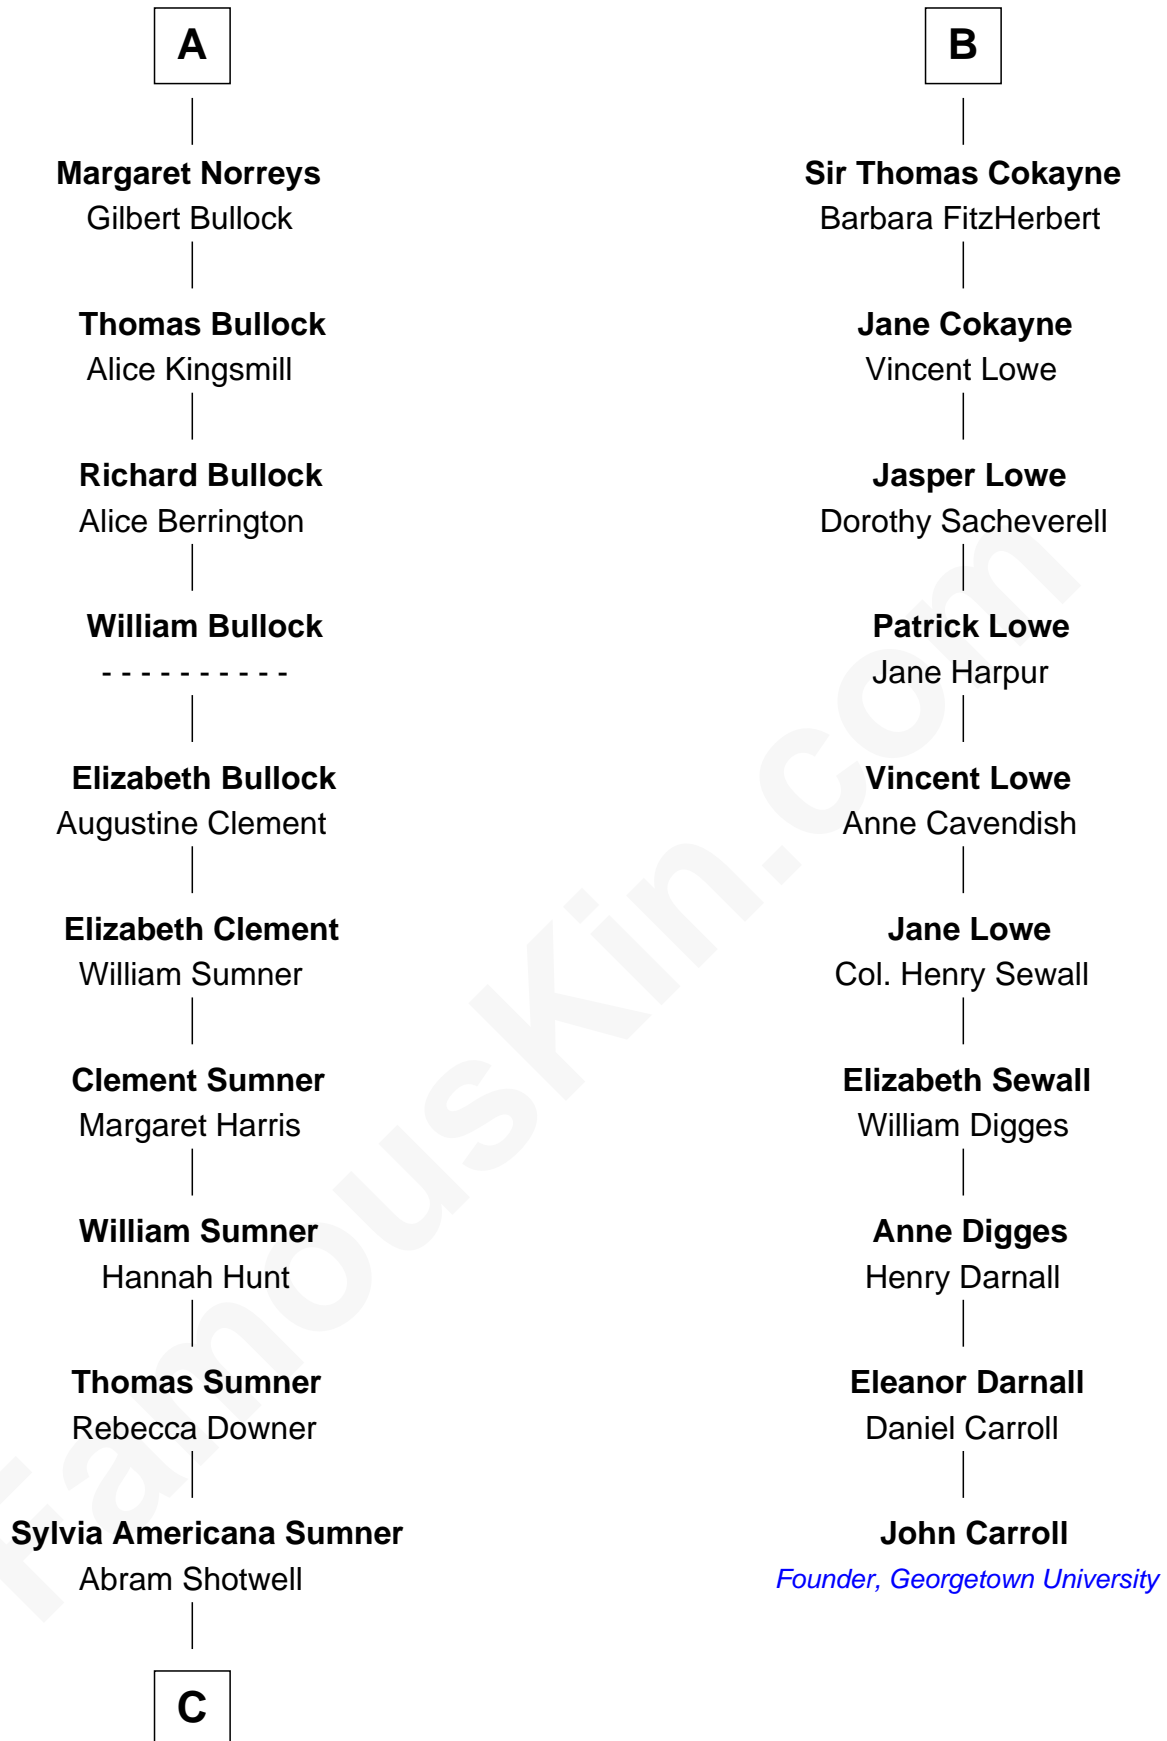

FamousKin.com Relationship Chart of

Alan Ladd

Movie Actor

16th cousin 4 times removed of

John Carroll

Founder of Georgetown University

Sir William le Latimer

C

—
Nancy Shotwell

Alvaro Ladd

—
Oscar F. Ladd

Julia Henrietta Meigs

—
Alan Harwood Ladd

Selina Raleigh

—
Alan Ladd

Movie Actor