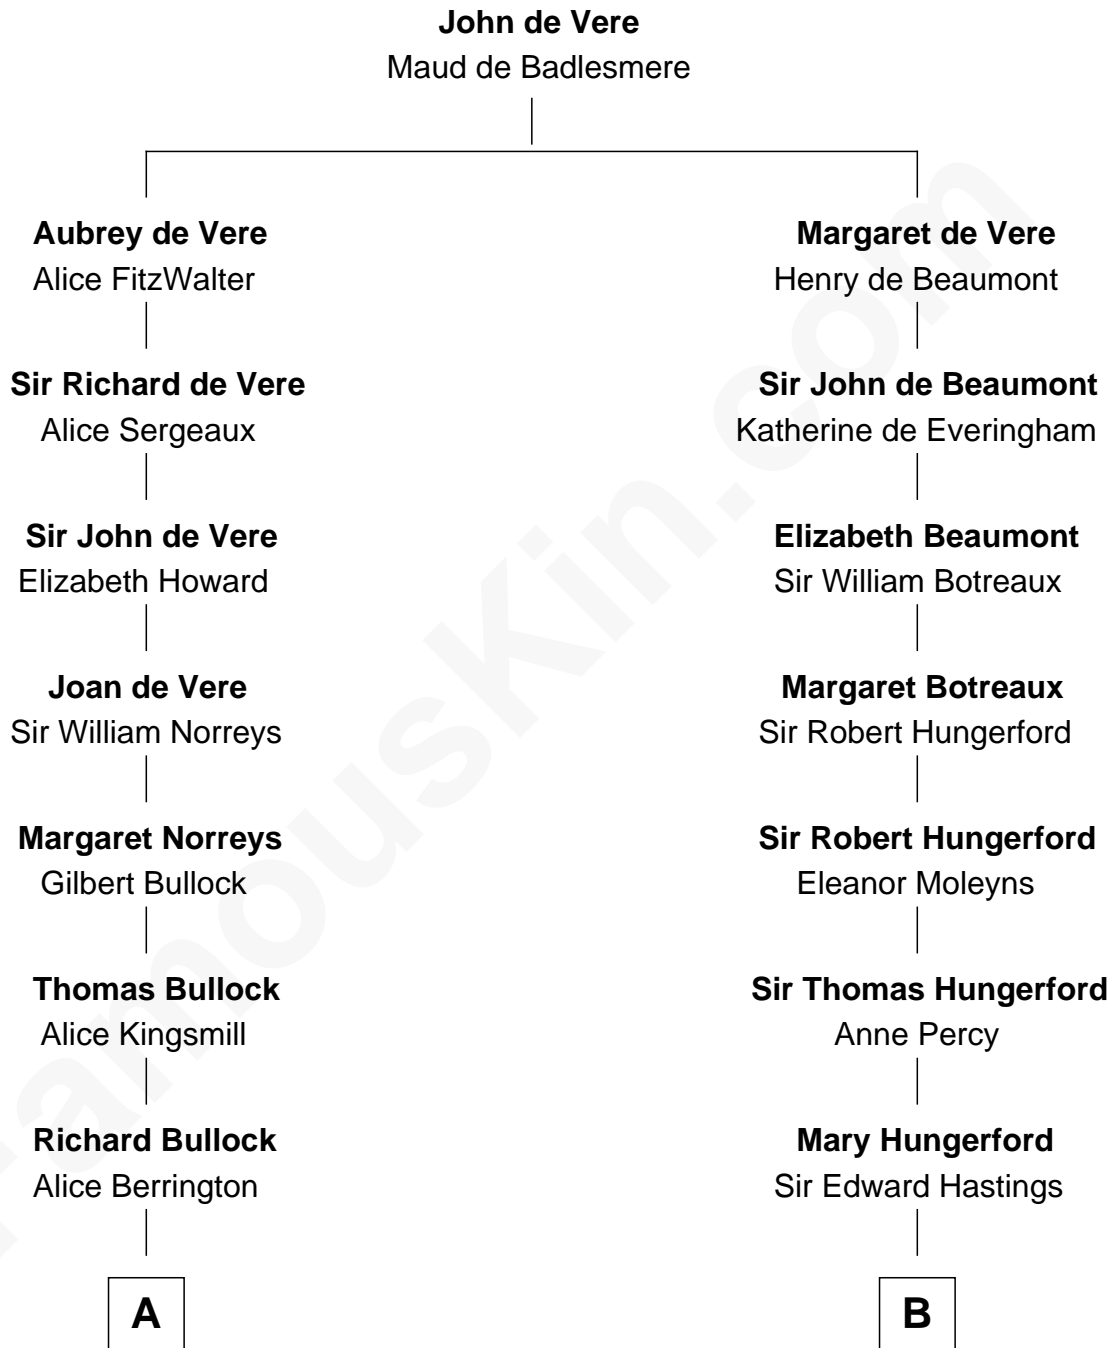

FamousKin.com Relationship Chart of

Alan Ladd
Movie Actor

17th cousin 1 time removed of

Lewis Carroll

Author of Alice in Wonderland

C

Frances Jane Lutwidge
Rev. Charles Dodgson

Lewis Carroll
Author of Alice in Wonderland

FamousKin.com