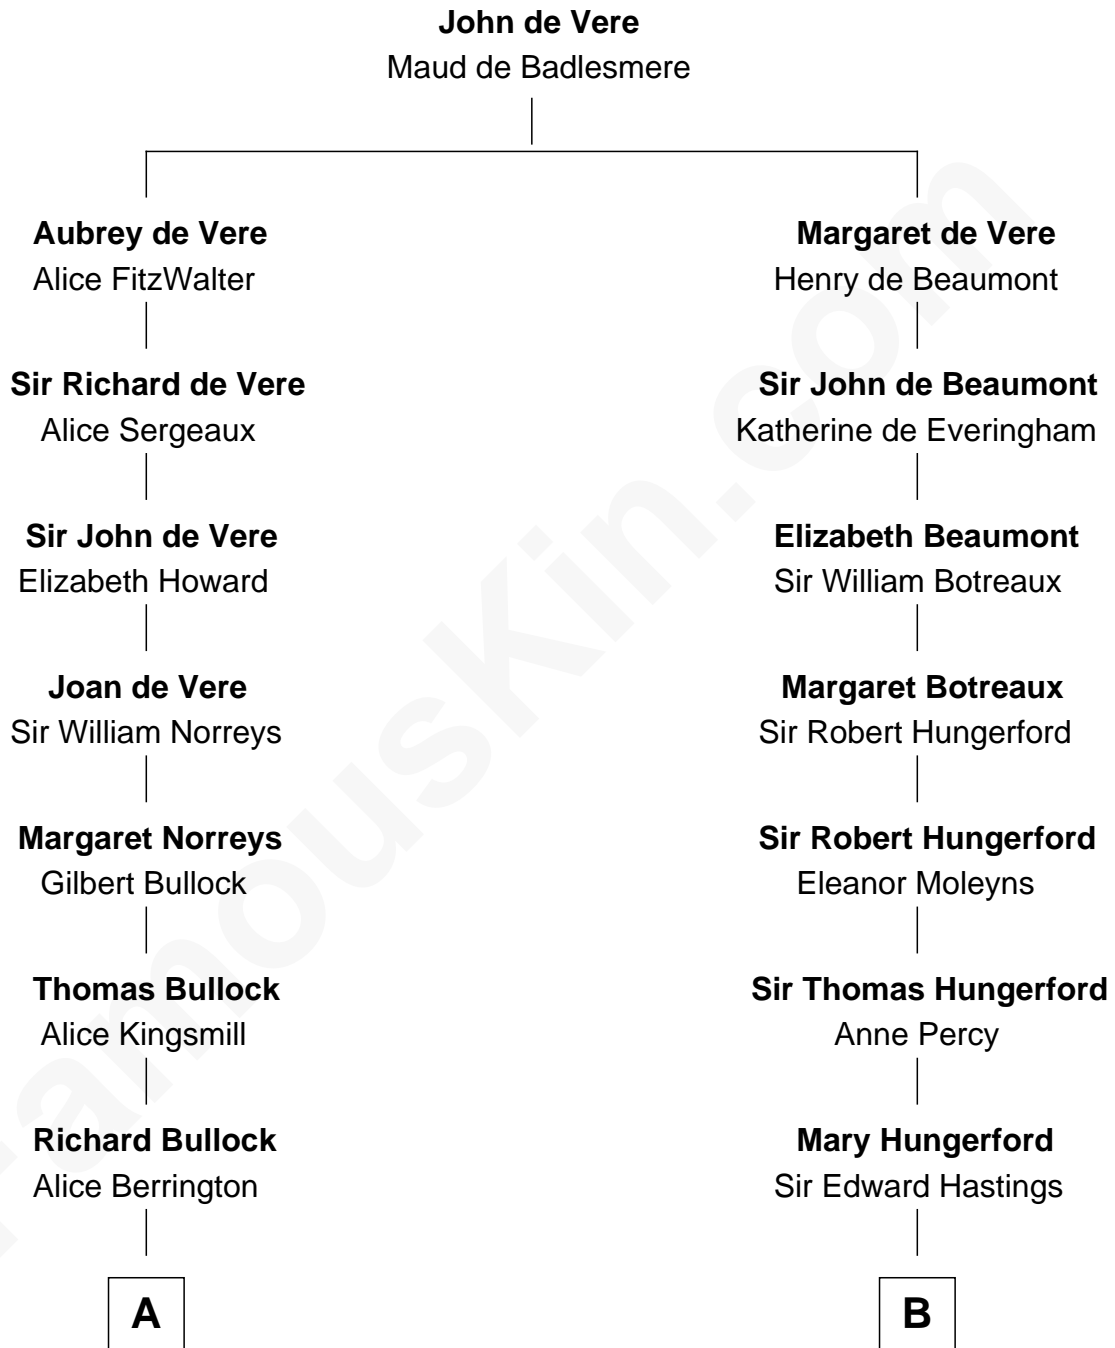

FamousKin.com Relationship Chart of

Alan Ladd
Movie Actor

17th cousin 2 times removed of

E. M. Forster
English Novelist

C

Laura Thornton

Charles Forster

Edward Morgan Llewellyn Forster

Alice Clara Whichelo

E. M. Forster

English Novelist

FamousKin.com