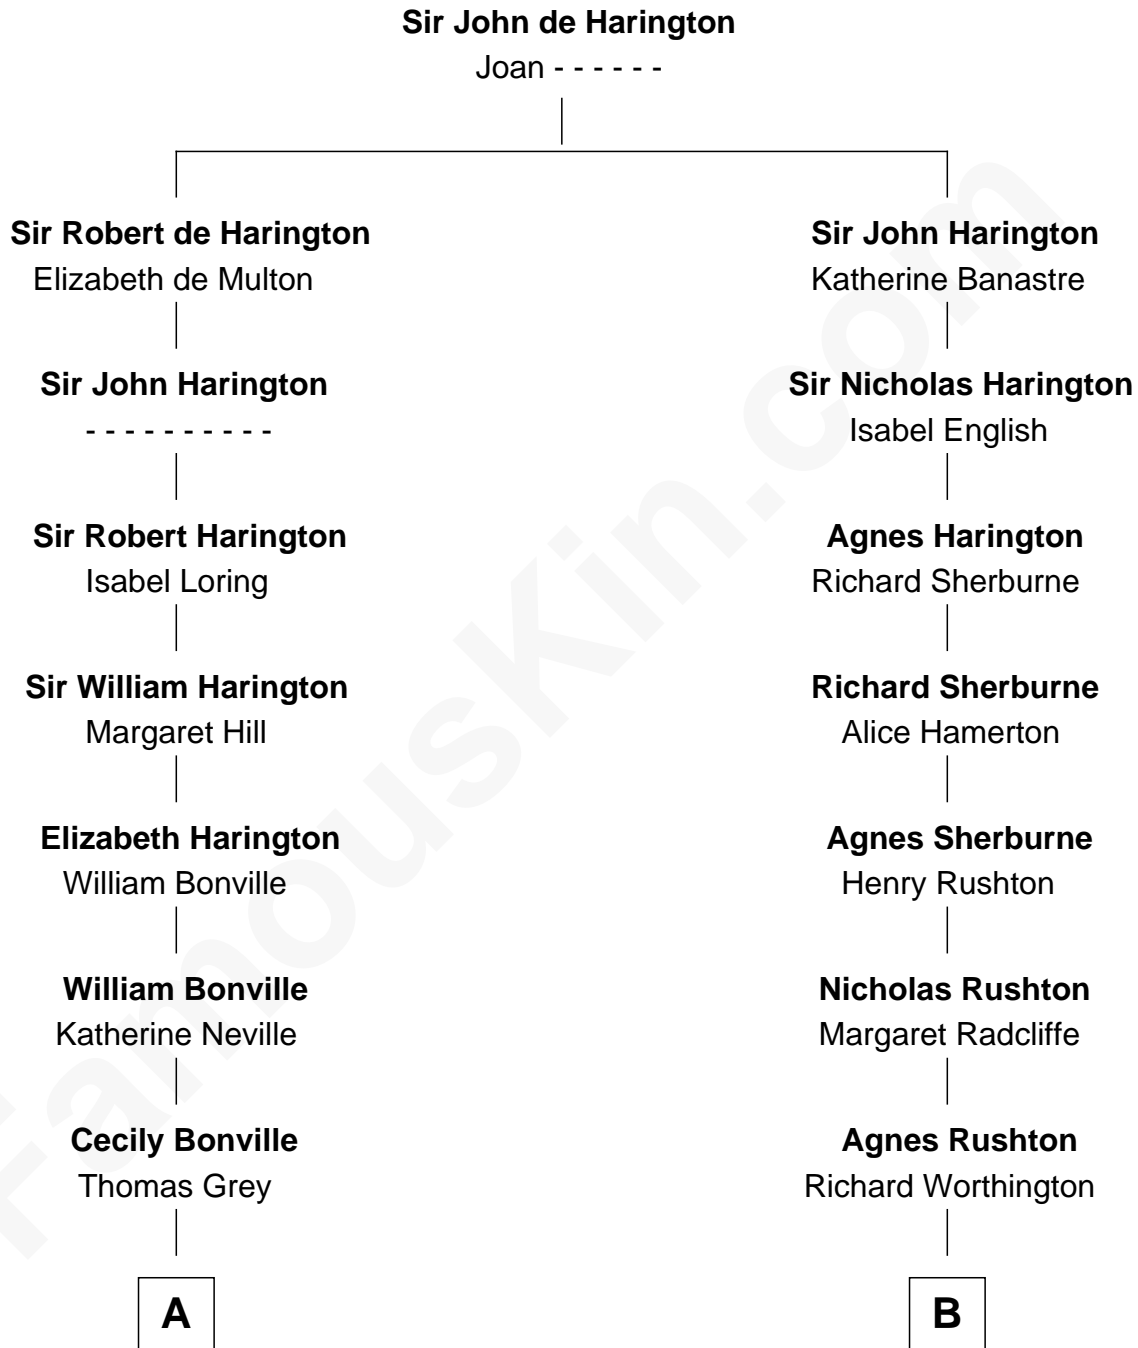

FamousKin.com Relationship Chart of

Alan Ladd
Movie Actor

19th cousin 2 times removed of

Eugene Foss

45th Governor of Massachusetts

C

Josiah Ladd

Nancy Ladd

Alvaro Ladd
Nancy Shotwell

Oscar F. Ladd
Julia Henrietta Meigs

Alan Harwood Ladd
Selina Raleigh

Alan Ladd
Movie Actor

D

Amanda Bangs
Samuel Bartlett Foss

George Edmund Foss
Marcia Cordelia Noble

Eugene Foss
45th Governor of Massachusetts