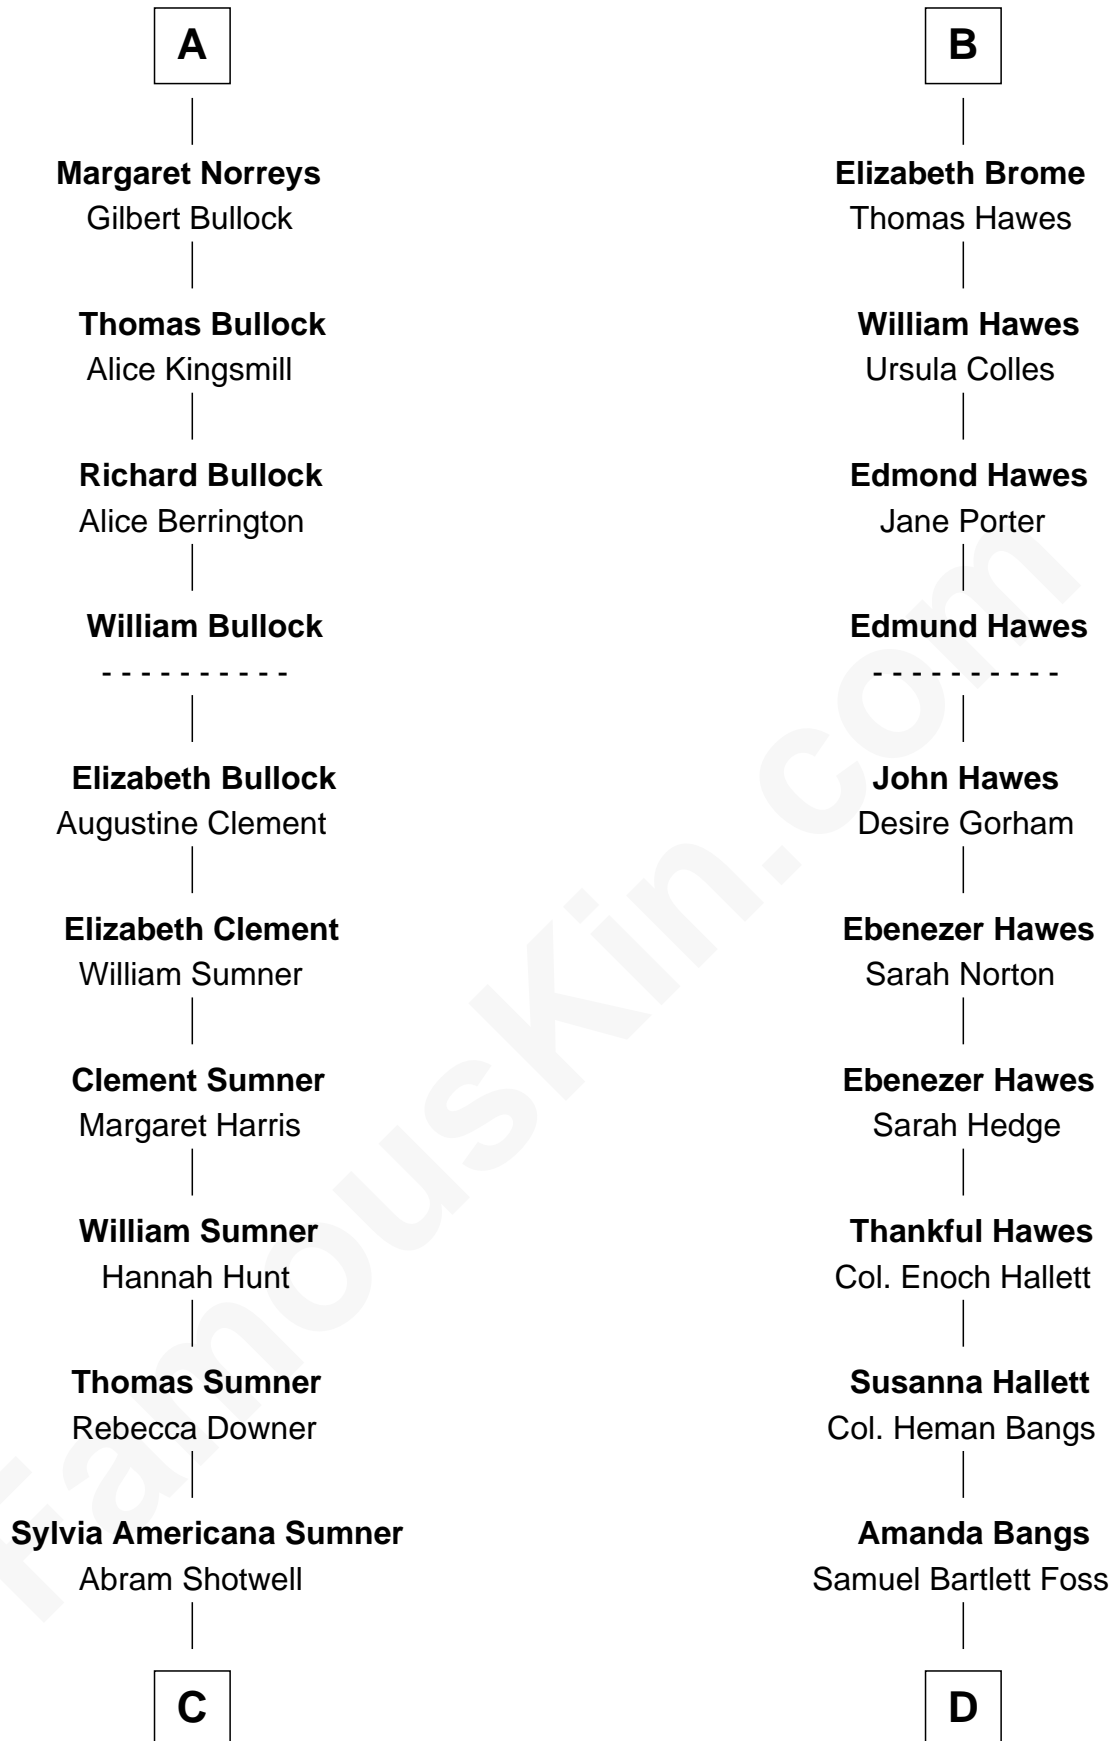

# FamousKin.com Relationship Chart of

**Alan Ladd**  
*Movie Actor*

18th cousin 2 times removed of

**Eugene Foss**

*45th Governor of Massachusetts*

Sir William le Latimer

FamousKin.com