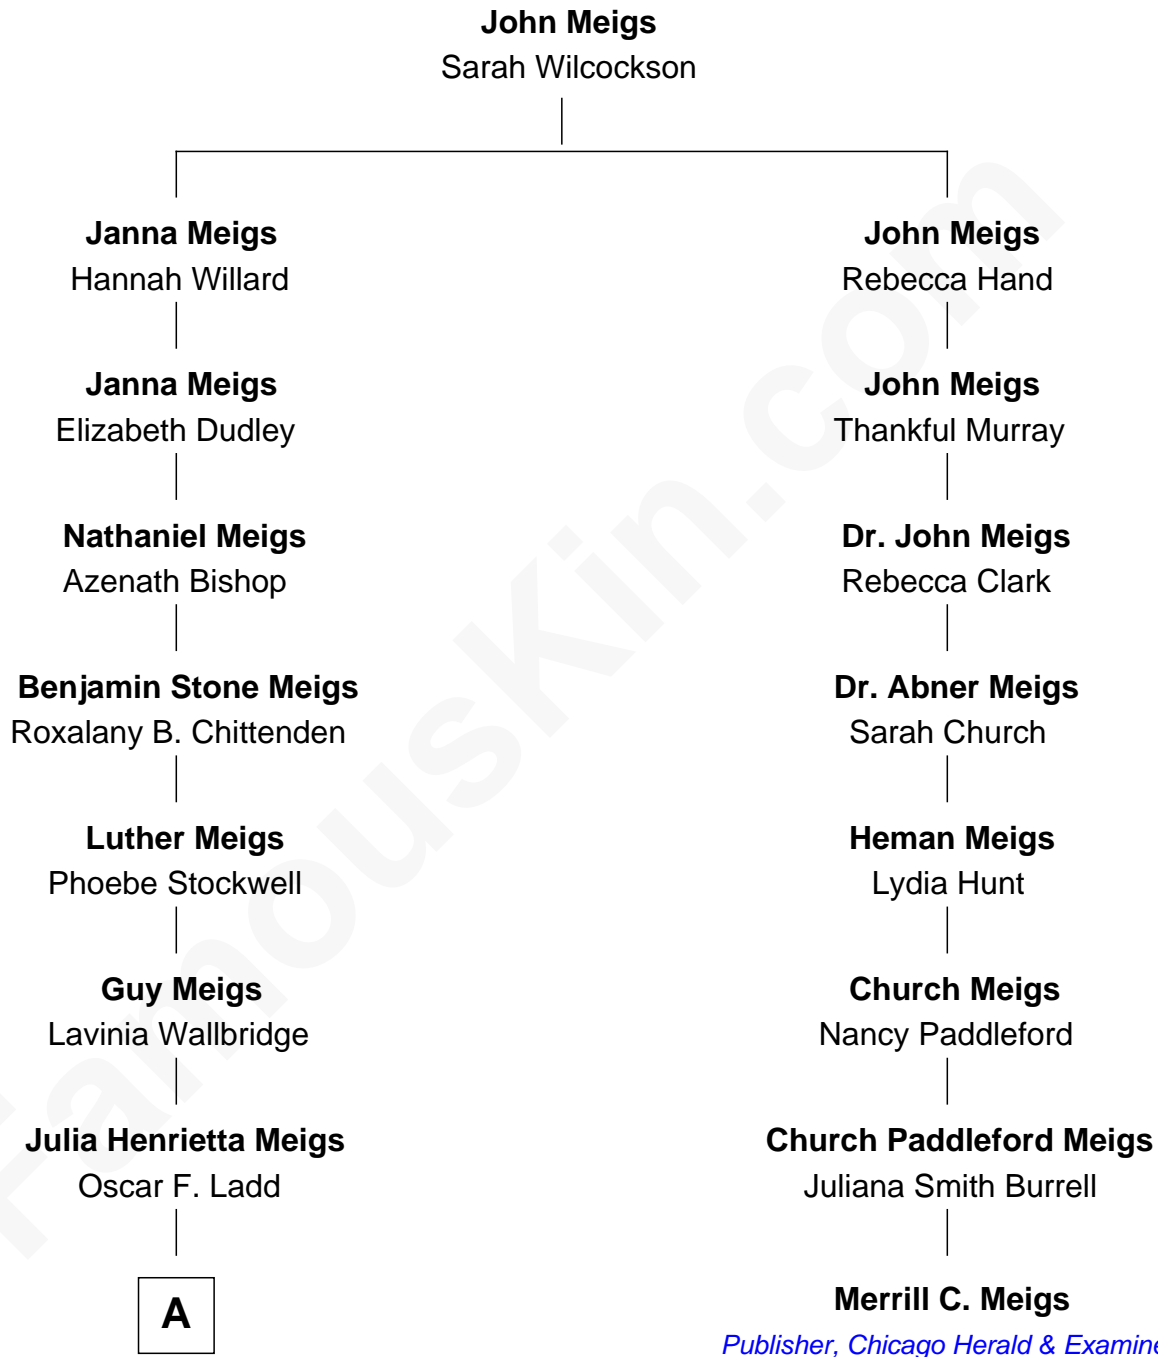

FamousKin.com Relationship Chart of

Alan Ladd
Movie Actor

7th cousin 1 time removed of

Merrill C. Meigs
Publisher, Chicago Herald & Examiner

A

Alan Harwood Ladd

Selina Raleigh

Alan Ladd

Movie Actor

FamousKin.com