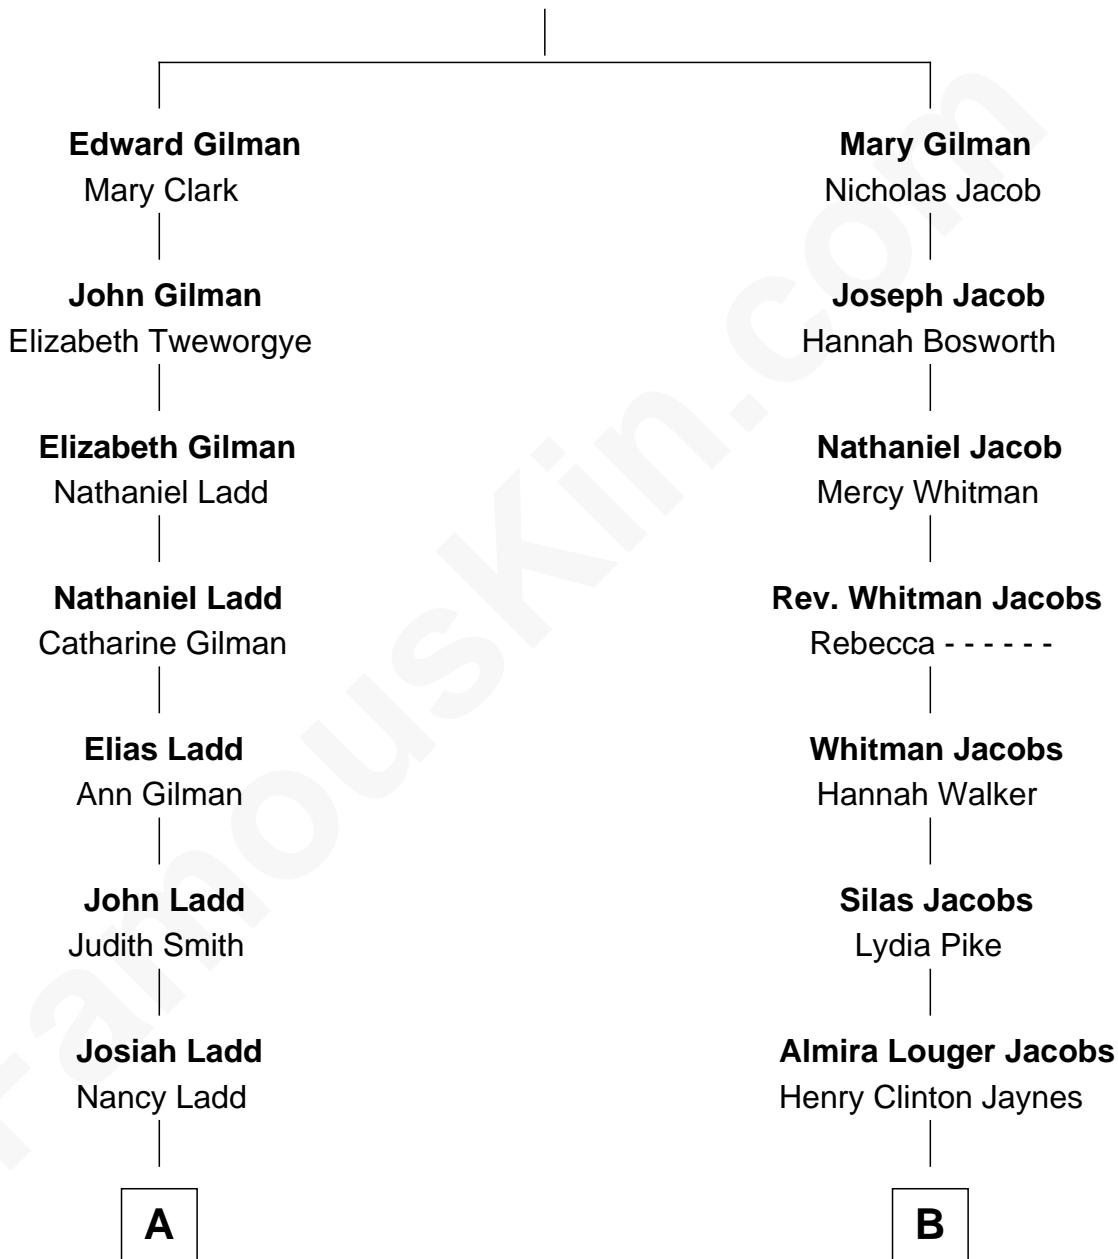

# FamousKin.com Relationship Chart of

**Alan Ladd**  
*Movie Actor*

10th cousin 1 time removed of

**Bridget Fonda**  
*Movie Actress*

**Edward Gilman**

**A**

**Alvaro Ladd**  
Nancy Shotwell

**Oscar F. Ladd**  
Julia Henrietta Meigs

**Alan Harwood Ladd**  
Selina Raleigh

**Alan Ladd**  
*Movie Actor*

**B**

**Henry Silas Jaynes**  
Elma L. Lanphear

**Herberta Elma Jaynes**  
William Brace Fonda

**Henry Jaynes Fonda**  
Frances Ford Seymour

**Peter H. Fonda**  
Susan Jane Brewer

**Bridget Fonda**  
*Movie Actress*