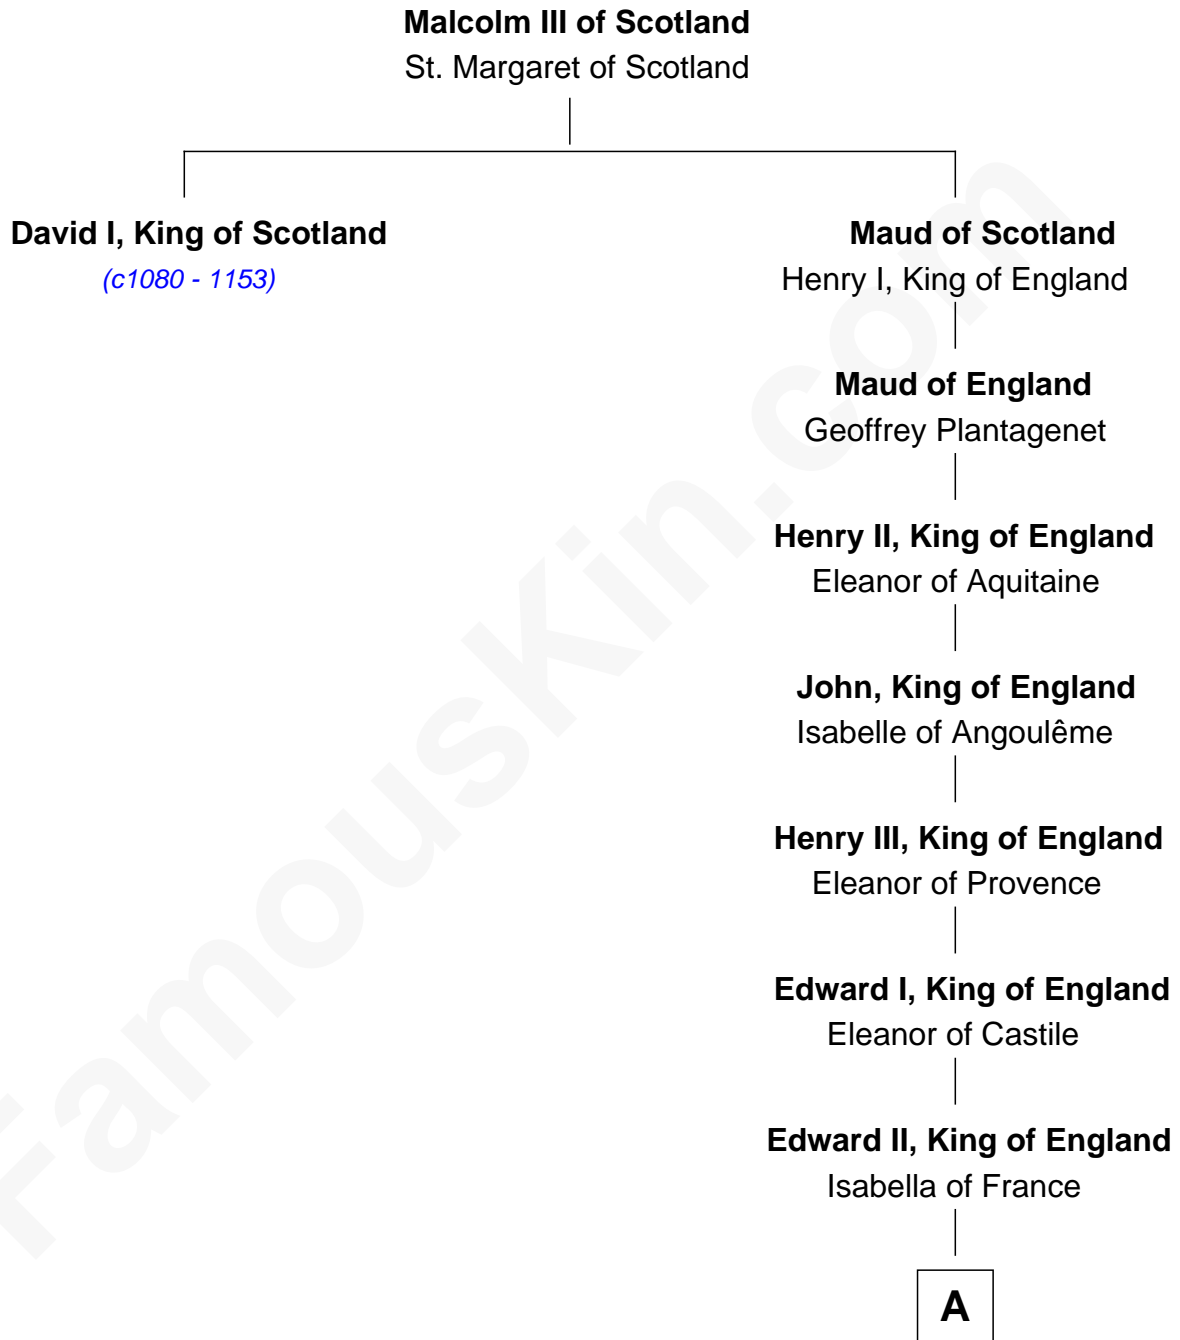

**FamousKin.com**  
**Relationship Chart of**  
**David I, King of Scotland**  
*(c1080 - 1153)*

11th great-granduncle of

**King Henry VIII**  
*King of England*

**A**

**Edward III, King of England**

Philippa of Hainault

**John of Gaunt**

Katherine Roet

**Sir John Beaufort**

Margaret de Holand

**John Beaufort**

Margaret Beauchamp

**Margaret Beaufort**

Edmund Tudor

**Henry VII, King of England**

Elizabeth of York

**King Henry VIII**

*King of England*