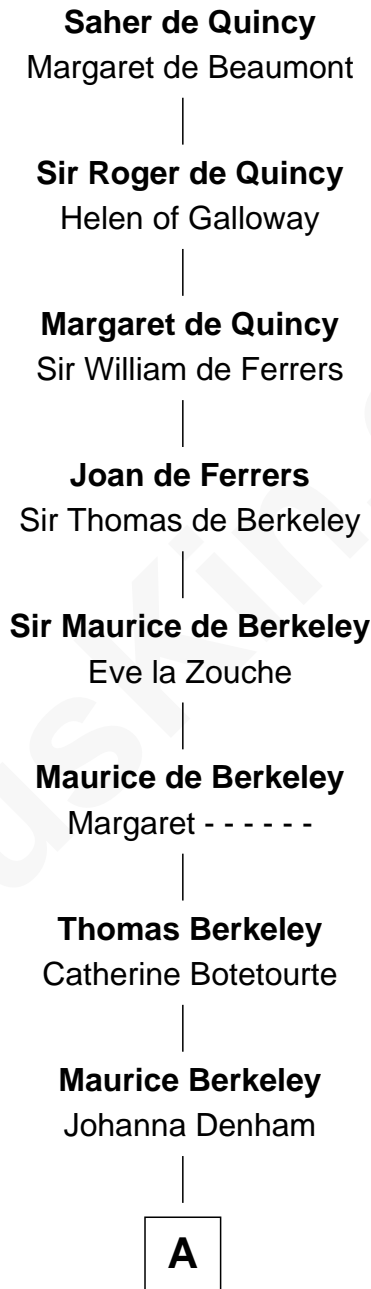

FamousKin.com Relationship Chart of

Saher de Quincy

Magna Carta Surety

24th Great-grandfather of

Warren Buffett

Chairman & CEO, Berkshire Hathaway

A

Maurice Berkeley

Ellen Montfort

Sir William Berkeley

Anne Stafford

Richard Berkeley

Elizabeth Conningsby

Sir John Berkeley

Isabel Dennis

Sir Richard Berkeley

Elizabeth Jermy

Mary Berkeley

Sir John Hungerford

Bridget Hungerford

Sir William Lisle

John Lisle

Alice Beckenshaw

Bridget Lisle

Leonard Hoar

Bridget Hoar

Rev. Thomas Cotton

B

B

|
Leonard Hoar Cotton

Hannah - - - - -

|
Thomas Cotton