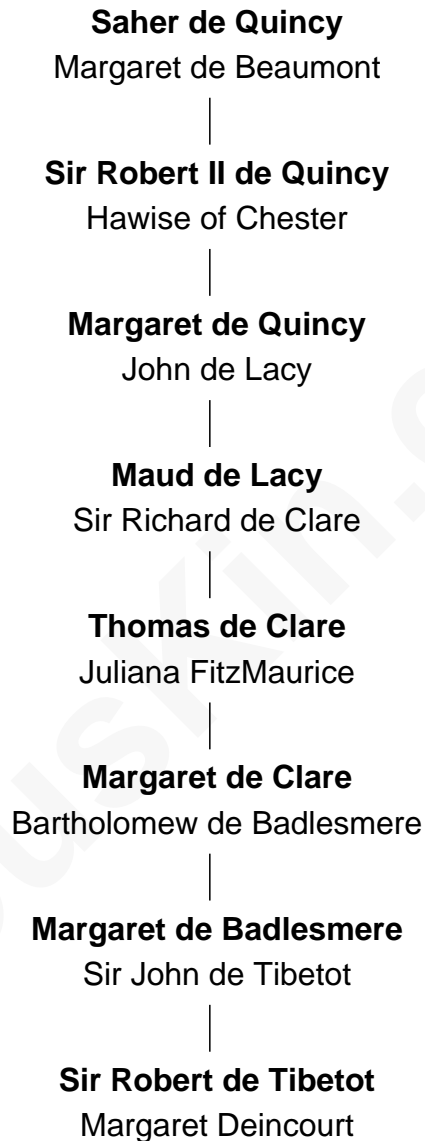

FamousKin.com Relationship Chart of

Saher de Quincy

Magna Carta Surety

15th Great-grandfather of

Rev. George Burroughs

Executed for Witchcraft, Salem 1692

A

A

Elizabeth de Tibetot
Sir Philip le Despencer

Margery Despencer
Sir Roger Wentworth

Henry Wentworth
Elizabeth Howard

Margery Wentworth
Sir William Waldegrave

George Waldegrave
Anne Drury

Phyllis Waldegrave
Thomas Higham