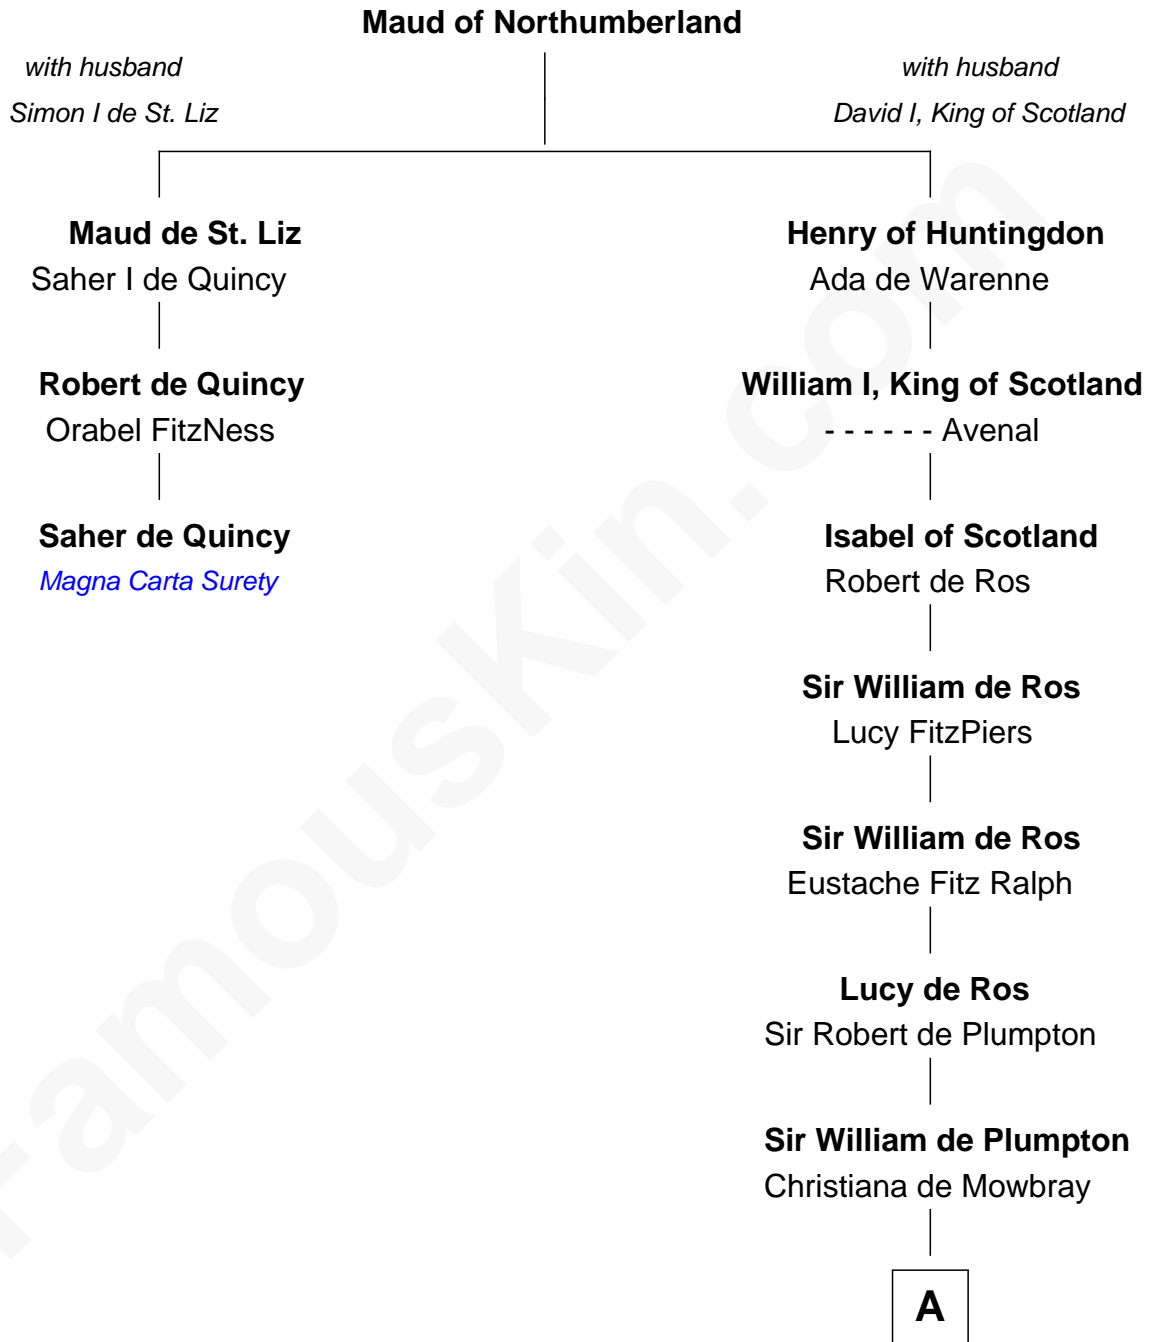

FamousKin.com

Relationship Chart of

Saher de Quincy

Magna Carta Surety

2nd cousin 14 times removed of

Peter Worden

(c1569 - 1638/9) Great Migration Immigrant 1638

A

Alice Plumpton

Sir Richard de Sherburne

Margaret de Sherburne

Richard de Bayley

Richard Sherburne

Agnes Harington

Richard Sherburne

Alice Hamerton