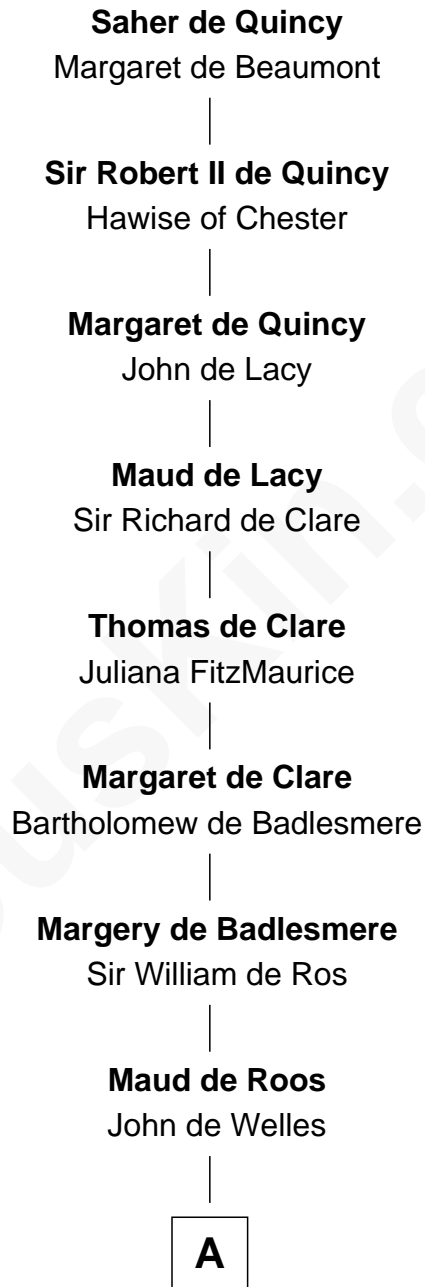

FamousKin.com Relationship Chart of

Saher de Quincy

Magna Carta Surety

22nd Great-grandfather of

William Henry Moore

Co-Founder, U.S. Steel and Nabisco

A

Margery de Welles

Stephen le Scrope

Maude le Scrope

Sir Baldwin Freville

Margaret Freville

Sir Hugh Willoughby

Eleanor Willoughby

John Shirley

Robert Shirley

Ralph Shirley

Amee Lolle

Eleanor Shirley

Nicholas Browne

Sir William Browne

Mary Savage

Percy Browne

Anne Rich