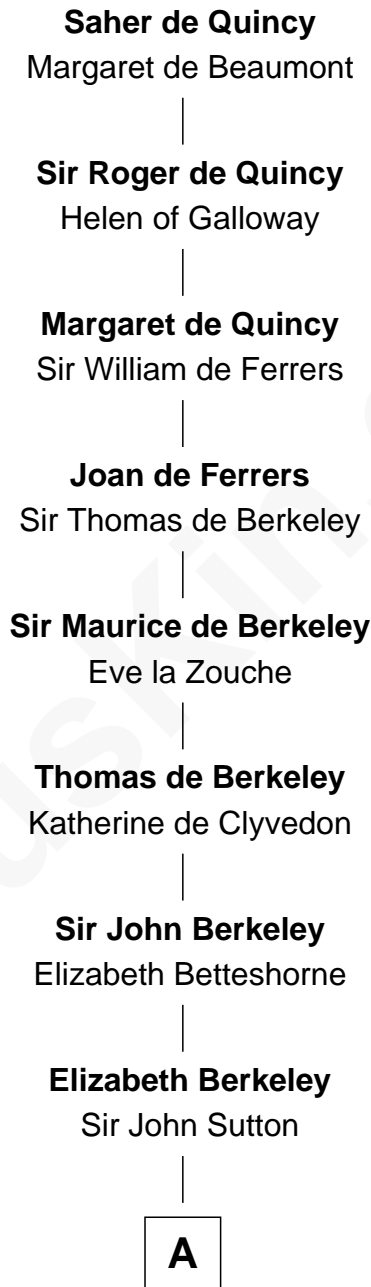

FamousKin.com Relationship Chart of

Saher de Quincy

Magna Carta Surety

20th Great-grandfather of

Sir Winston Churchill

Prime Minister of the United Kingdom

A

Sir Edmund Sutton

Matilda Clifford

Thomas Dudley

Grace Threlkeld

John Dudley

Elizabeth Gardiner

Anne Dudley

Sir Francis Popham

Frances Popham