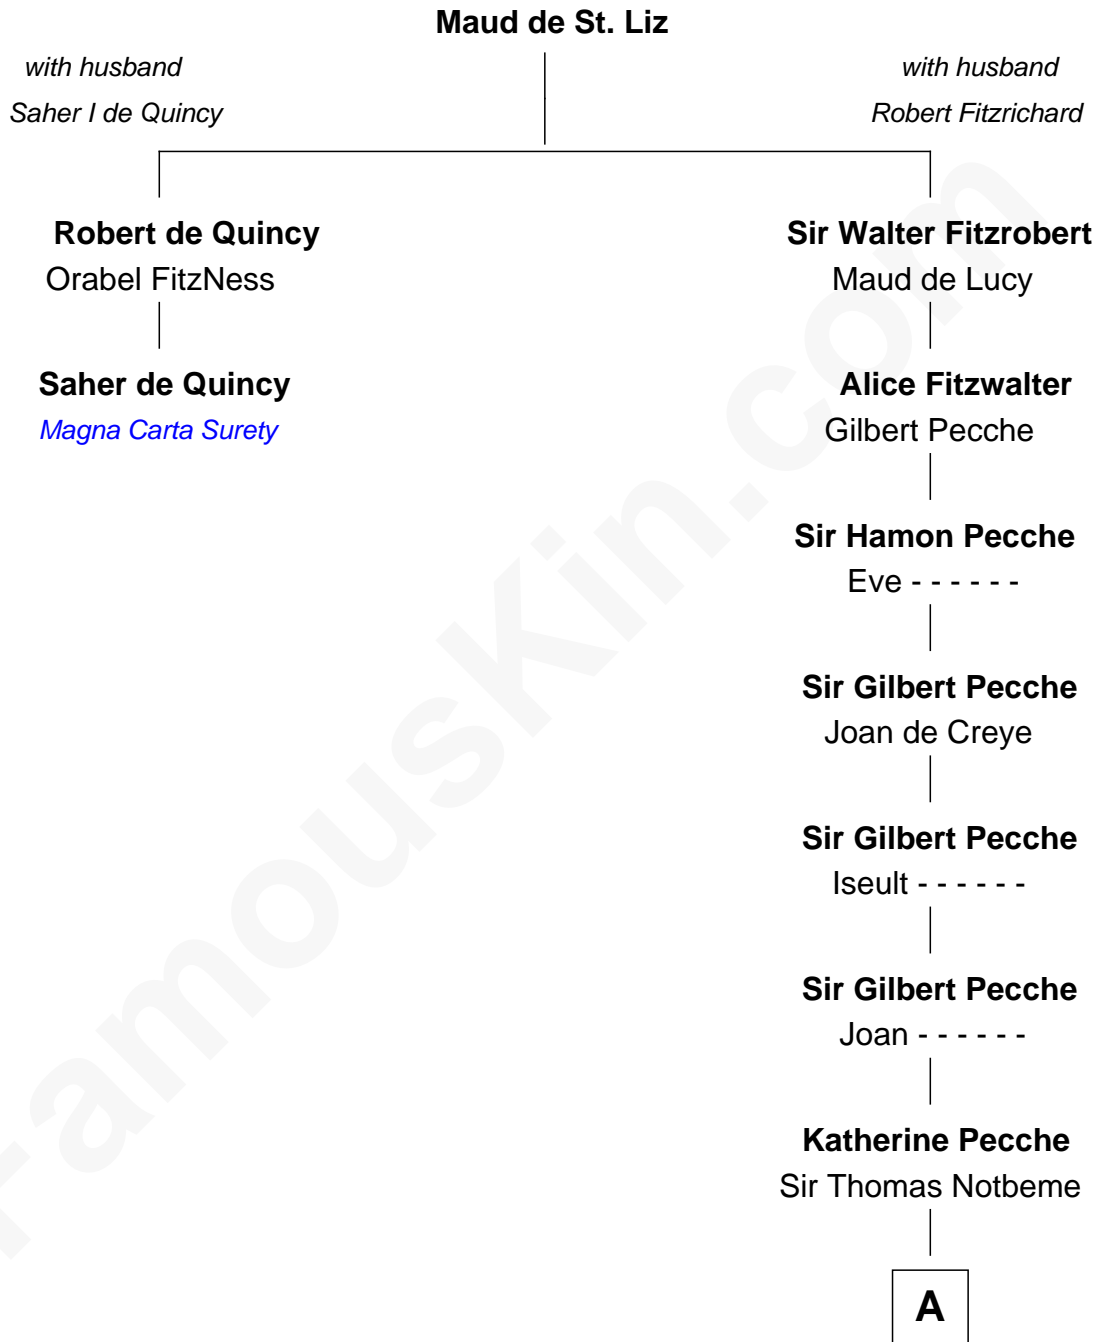

# FamousKin.com Relationship Chart of

**Saher de Quincy**

*Magna Carta Surety*

1st cousin 14 times removed of

**Thomas Lawrence**

(c1619/20 - c1703) Planter passenger 1635

**A**

**Margaret Notbeme**