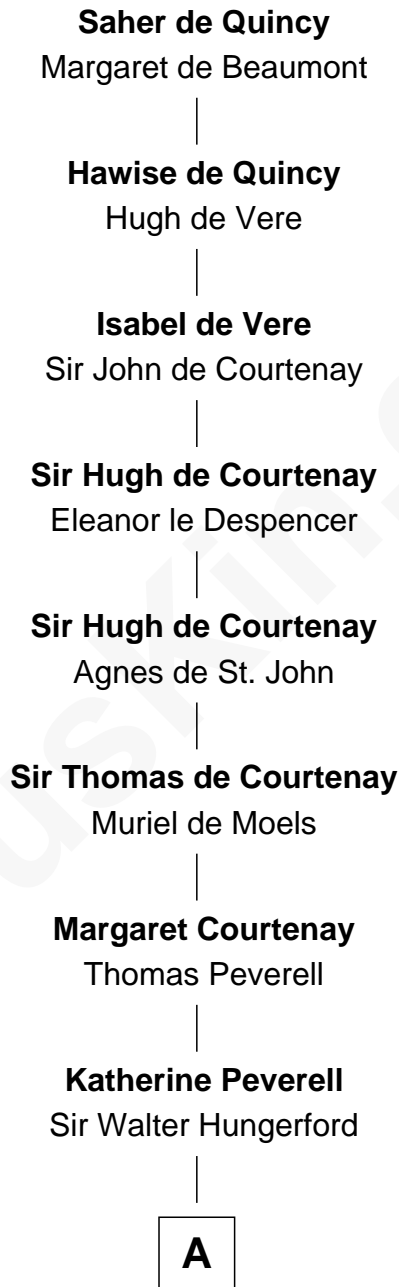

FamousKin.com Relationship Chart of

Saher de Quincy

Magna Carta Surety

21st Great-grandfather of

John D. Rockefeller

Founder of the Standard Oil Company

A

Sir Robert Hungerford

Margaret Botreaux

Katherine Hungerford

Sir Richard West

Sir Thomas West

Eleanor Copley

Sir George West

Elizabeth Morton

Sir William West

William Palmes

Susannah Palmes

Samuel Avery

B

B

—
Humphrey Avery

Jerusha Morgan

—
Solomon Avery