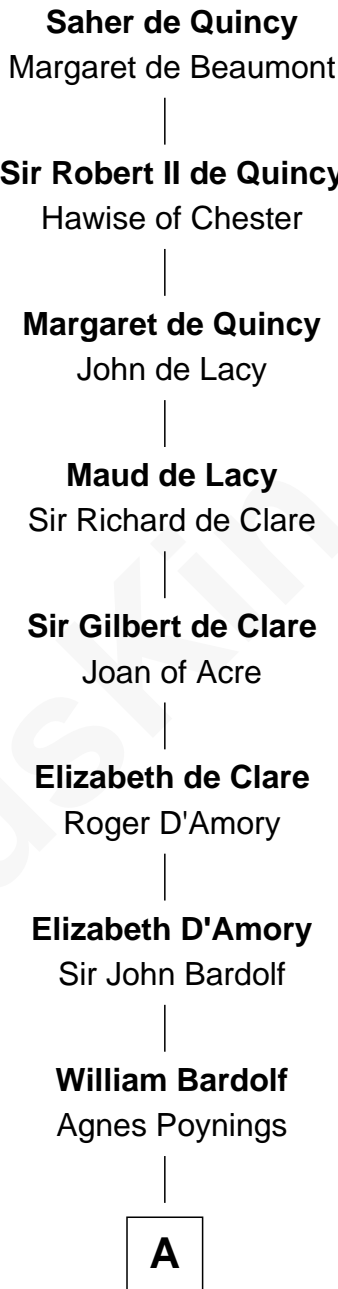

FamousKin.com Relationship Chart of

Saher de Quincy

Magna Carta Surety

23rd Great-grandfather of

Jesse James

Outlaw, Bank Robber, Murderer

A

Cecilia Bardolf
Sir Brian Stapleton

Sir Miles Stapleton
Katherine de la Pole

Elizabeth Stapleton
Sir William Calthorpe

Anne Calthorpe
Sir Robert Drury

Elizabeth Drury
Sir Philip Boteler

Sir John Boteler
Grizel Roche

Sir Henry Boteler
Alice Pulter

Anne Boteler
Tyringham Norwood

Probable

Capt. John Norwood

Susannah Norwood
John Howard

B

B

—
John Howard

Katherine Greenberry