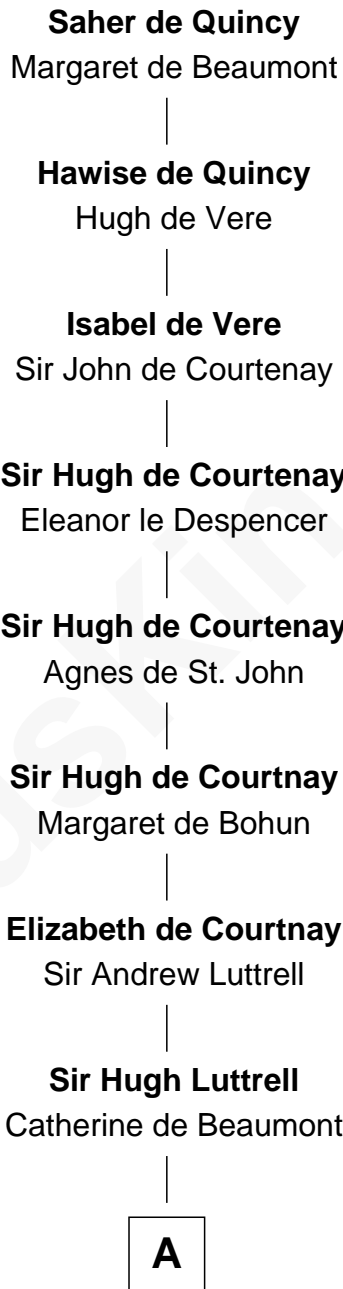

# FamousKin.com Relationship Chart of

**Saher de Quincy**

*Magna Carta Surety*

20th Great-grandfather of

**T. S. Eliot**

*Poet and Playwright*

**A**

**Sir John Luttrell**  
Margaret Touchet

**Sir James Luttrell**  
Elizabeth Courtnay

**Sir Hugh Luttrell**  
Margaret Hill

**Eleanor Luttrell**  
Roger Yorke

**Elizabeth Yorke**  
Edmund Percival

**Christian Percival**  
Richard Lowle

**Percival Lowell**  
Rebecca - - - - -