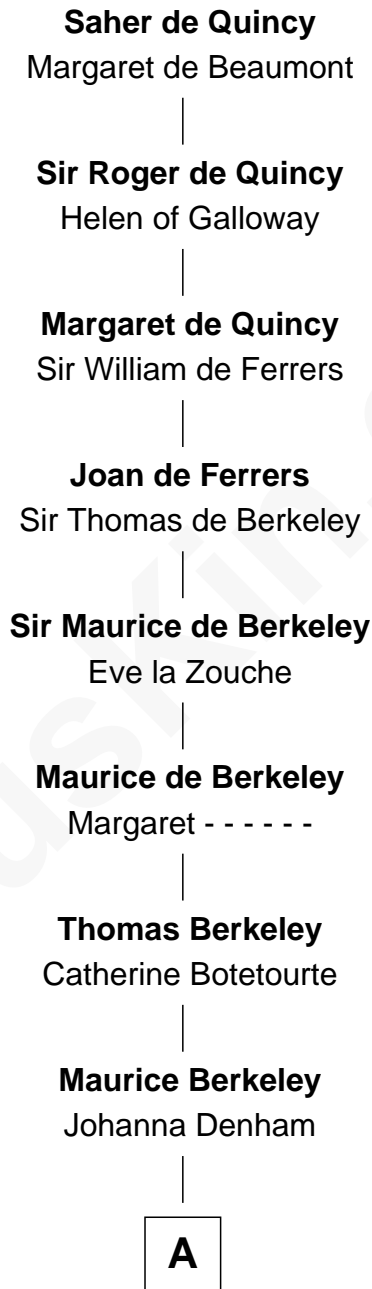

FamousKin.com Relationship Chart of

Saher de Quincy

Magna Carta Surety

18th Great-grandfather of

Samuel Prescott

Completed Paul Revere's Midnight Ride

A

Maurice Berkeley

Ellen Montfort

Sir William Berkeley

Anne Stafford

Richard Berkeley

Elizabeth Conningsby

Sir John Berkeley

Isabel Dennis

Sir Richard Berkeley

Elizabeth Jermy

Mary Berkeley

Sir John Hungerford

Bridget Hungerford

Sir William Lisle

John Lisle

Alice Beckenshaw

Alice Lisle

John Hoar

Elizabeth Hoar

Jonathan Prescott

B

B

—
Dr. Jonathan Prescott

Rebecca Bulkeley

—
Dr. Abel Prescott