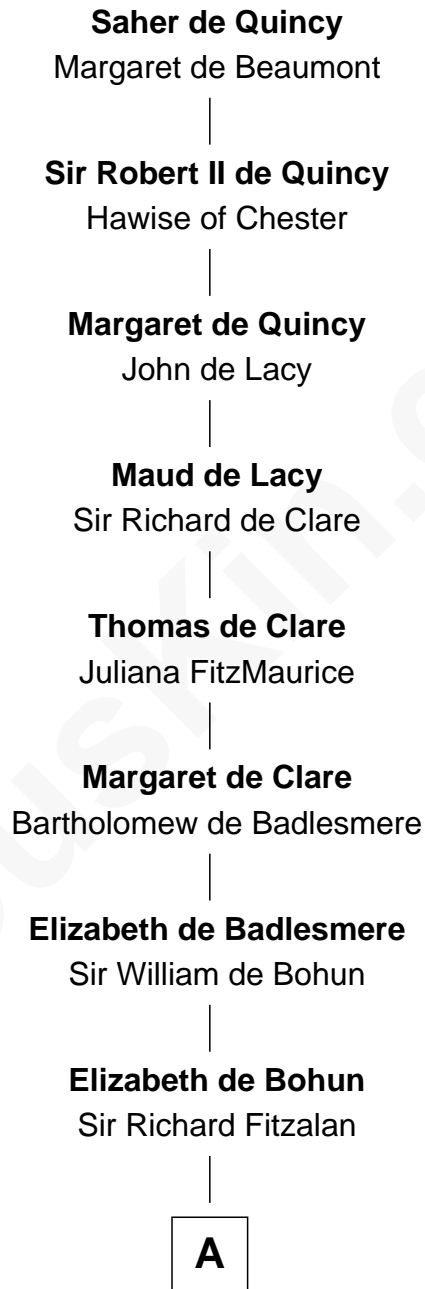

FamousKin.com Relationship Chart of

Saher de Quincy

Magna Carta Surety

22nd Great-grandfather of

Juliette Gordon Low

Founder of the Girl Scouts

A

Elizabeth Fitzalan
Sir Robert Goushill

Joan Goushill
Sir Thomas Stanley

Sir John Stanley
Elizabeth Weever

Margery Stanley
Sir William Torbock

Thomas Torbock
Elizabeth Moore

William Torbock
Catherine Gerard

Margaret Torbock
Oliver Mainwaring

Oliver Mainwaring
Prudence Ashe

Oliver Mainwaring
Hannah Raymond

Love Mainwaring
John Richards

B

B

George Richards

Hester Hough

Mary Richards

Alexander Wolcott