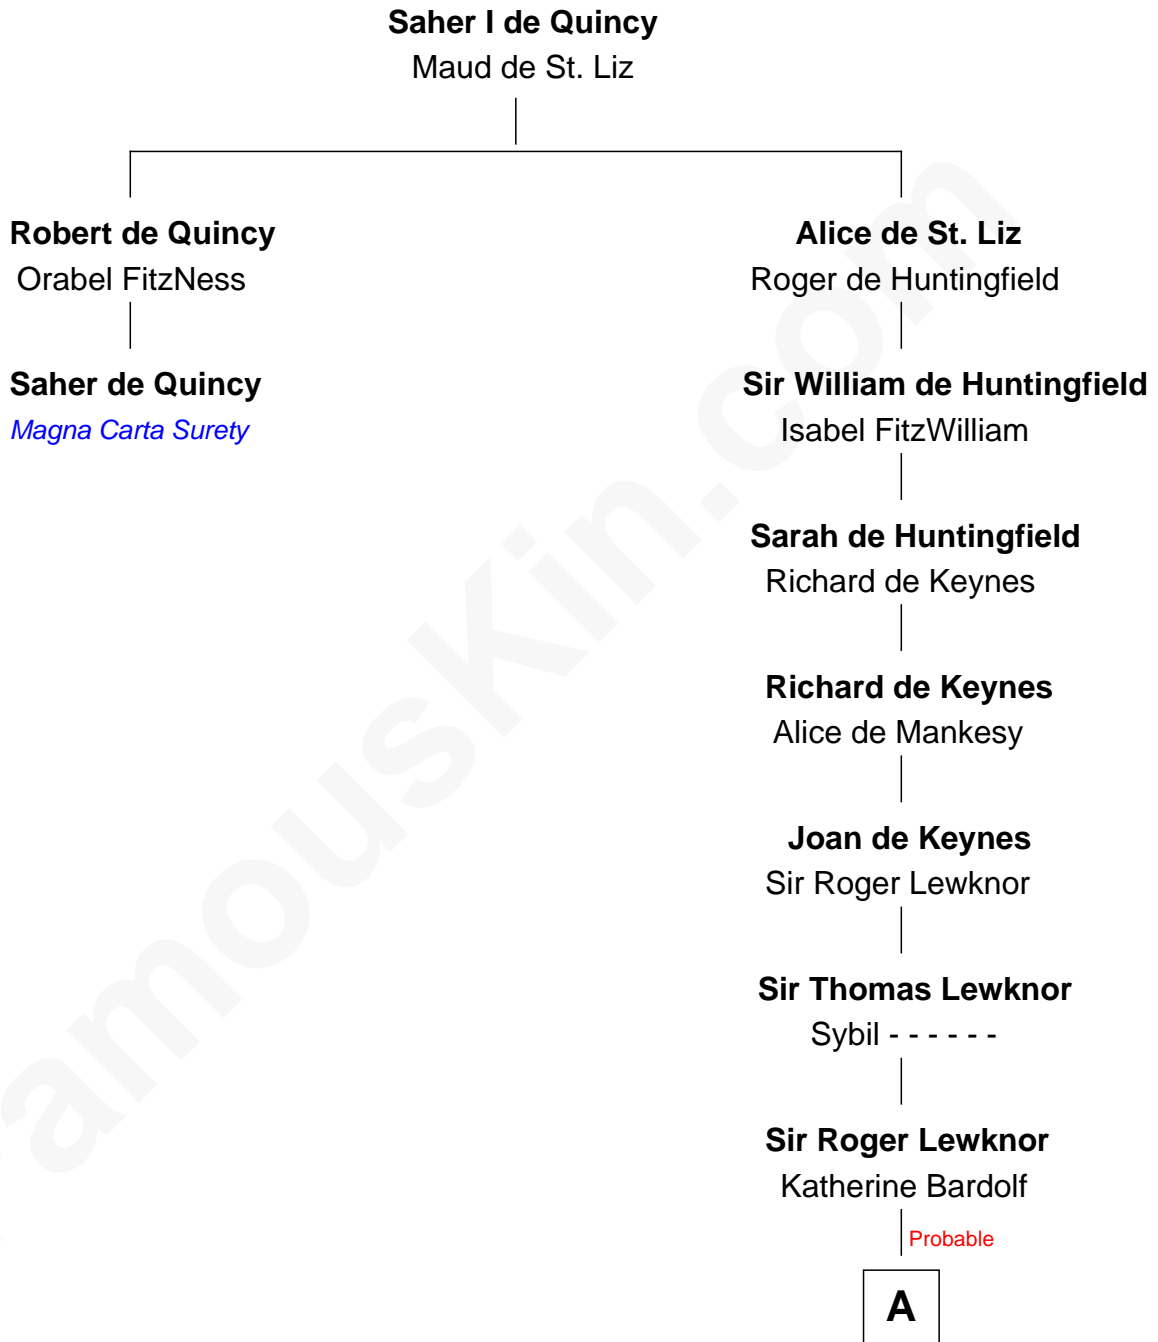

FamousKin.com Relationship Chart of

Saher de Quincy

Magna Carta Surety

1st cousin 20 times removed of

Benedict Arnold

Traitor of the American Revolution

A

Beatrix Lewknor

Ralph Roper

Probable

Edmond Roper

Agnes Roper

Walter Colepepper

Sir John Colepepper

Agnes Gainsford

Isabel Colepepper

Samuel Lathrop

Hannah Adgate

Elizabeth Lathrop

John Waterman

Hannah Waterman

Benedict Arnold

Benedict Arnold

Traitor of the American Revolution