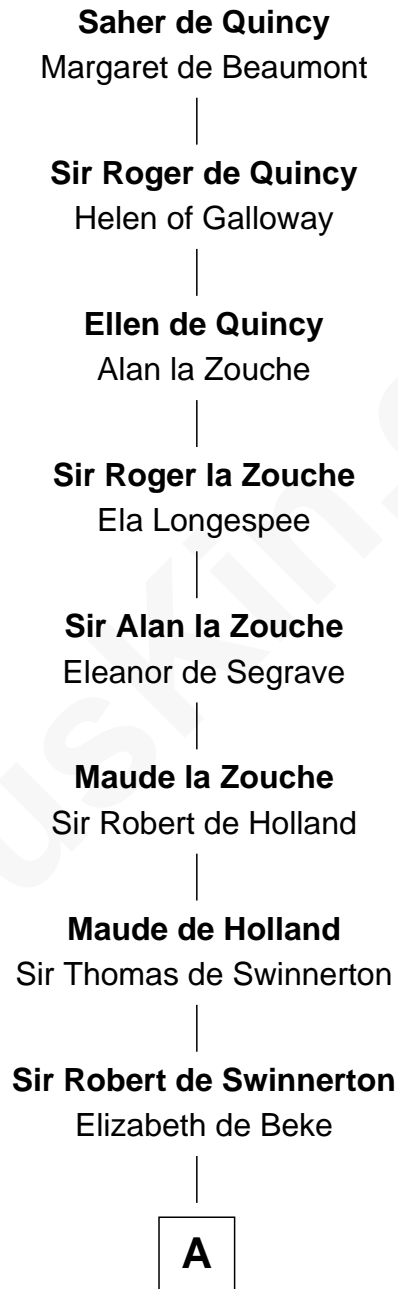

FamousKin.com Relationship Chart of

Saher de Quincy

Magna Carta Surety

21st Great-grandfather of

Stephen A. Douglas

Participated in Lincoln-Douglas Debates

A

—
Maud de Swinnerton

Sir John Savage

—
Margaret Savage

Sir John Dutton

—
Maude Dutton

Sir William Booth

—
Sir George Booth

Katherine Montfort

—
Sir William Booth