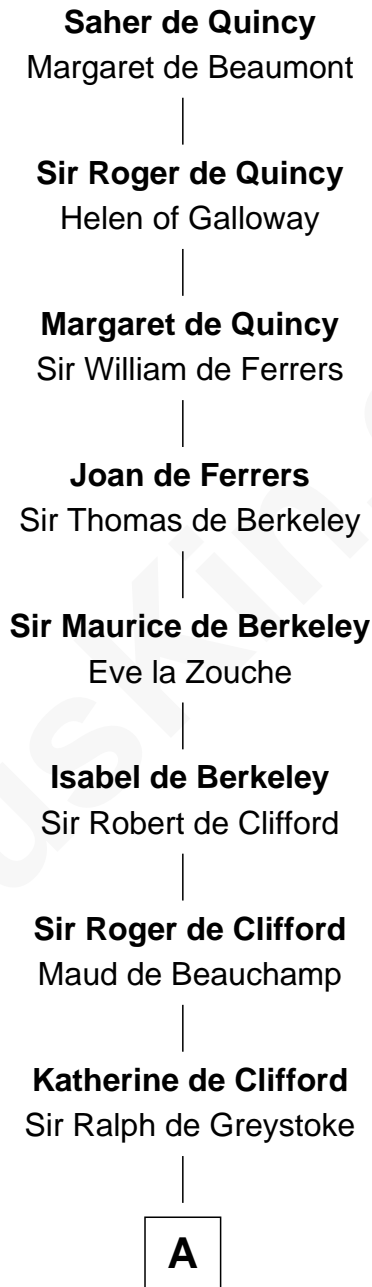

FamousKin.com Relationship Chart of

Saher de Quincy

Magna Carta Surety

23rd Great-grandfather of

Frank G. Allen

51st Governor of Massachusetts

A

Maud de Greystoke