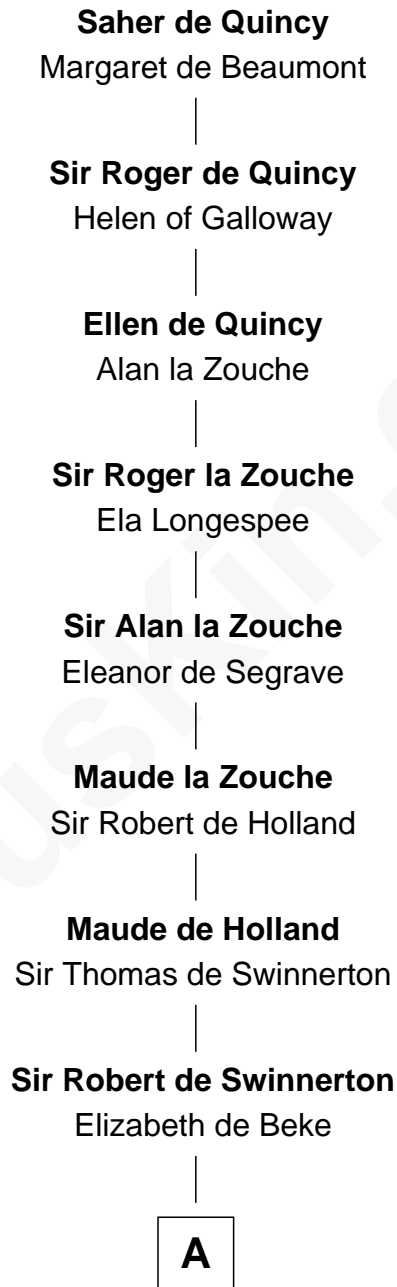

# FamousKin.com Relationship Chart of

**Saher de Quincy**

*Magna Carta Surety*

18th Great-grandfather of

**Isaac Tichenor**

*3rd and 5th Governor of Vermont*

**A**

—  
**Maud de Swinnerton**

Sir John Savage

—  
**Margaret Savage**

Sir John Dutton

—  
**Maude Dutton**

Sir William Booth

—  
**Sir George Booth**

Katherine Montfort

—  
**Sir William Booth**

Ellen Montgomery

—  
**Jane Booth**

Sir Thomas Holford

—  
**Dorothy Holford**

John Bruen

—  
**John Bruen**

Anne Fox

—  
**Obadiah Bruen**

Susanna Guerin

—  
**Isaac Tichenor**

*3rd and 5th Governor of Vermont*

FamousKin.com