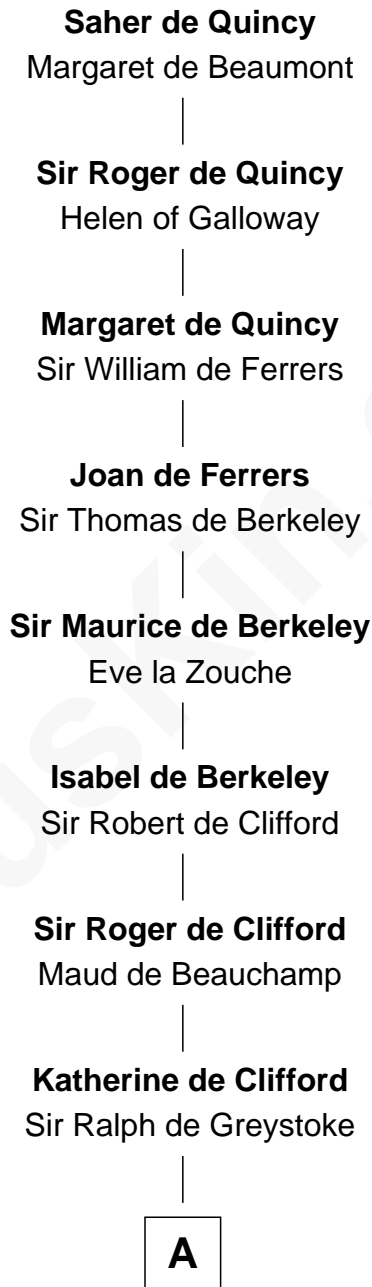

FamousKin.com Relationship Chart of

Saher de Quincy

Magna Carta Surety

24th Great-grandfather of

Andrew Card

21st White House Chief of Staff

A

Maud de Greystoke