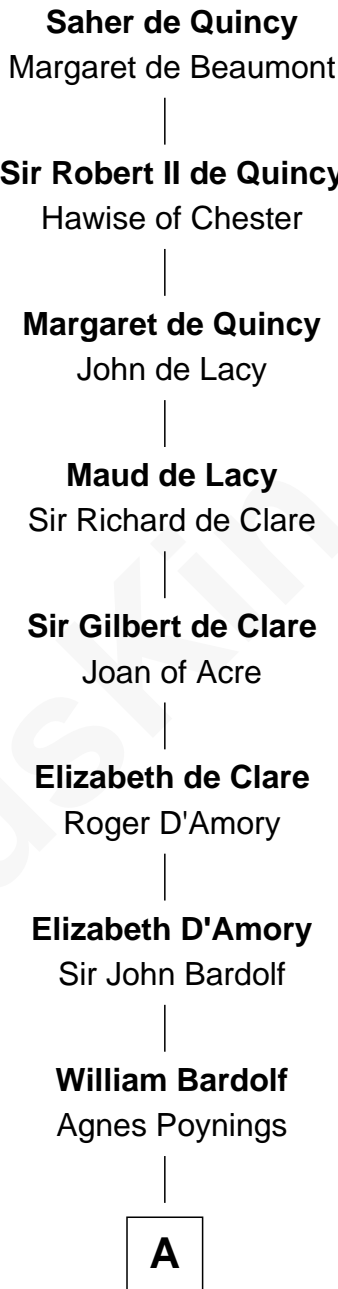

# FamousKin.com Relationship Chart of

**Saher de Quincy**

*Magna Carta Surety*

18th Great-grandfather of

**Fletcher Christian**

*Leader of the mutiny on the Bounty*

**A**

**Cecilia Bardolf**

Sir Brian Stapleton

**Sir Miles Stapleton**

Katherine de la Pole

**Joan Stapleton**

Sir John Huddleston

**Sir John Huddleston**

Joan FitzHugh

**Sir John Huddleston**

Joyce Prickley

**Andrew Huddleston**

Mary Hutton

**Joseph Huddleston**

Elinor Sisson

**Andrew Huddleston**

Dorothy Fleming

**Mary Huddleston**

Anne Dixon

—  
**Fletcher Christian**

*Leader of the mutiny on the Bounty*

FamousKin.com