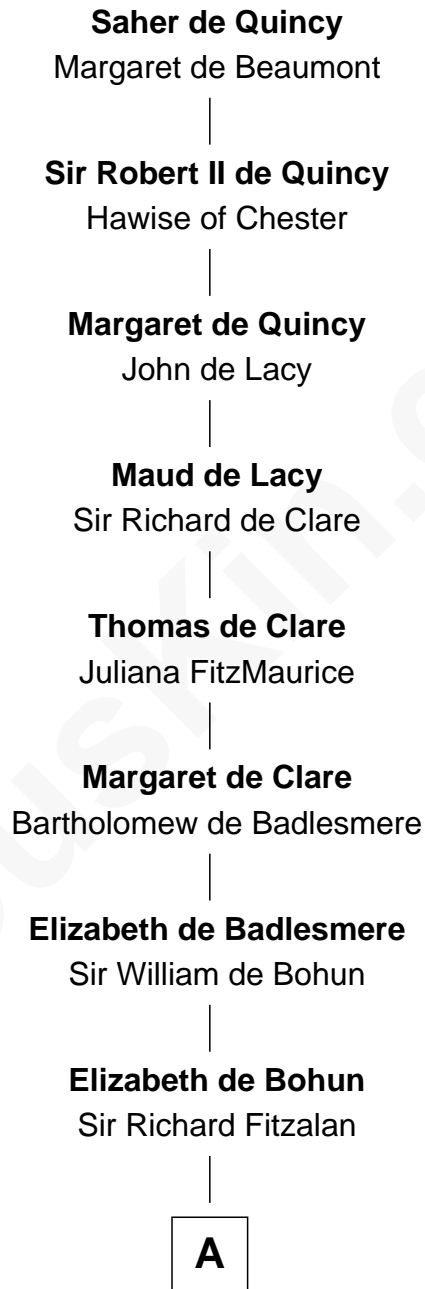

# FamousKin.com Relationship Chart of

**Saher de Quincy**

*Magna Carta Surety*

27th Great-grandfather of

**Ava Michelle**

*Model and Actress*

**A**

**Elizabeth Fitzalan**

Sir Robert Goushill

**Elizabeth Goushill**

Sir Robert Wingfield

**Elizabeth Wingfield**

Sir William Brandon

**Eleanor Brandon**

John Glemham

**Anne Glemham**

Henry Palgrave

**Thomas Palgrave**

Alice Gunton

**Rev. Edward Palgrave**

**Dr. Richard Palgrave**

Anna - - - - -

**Mary Palgrave**

Roger Wellington

**Daniel Fay**

Mary Crosby

**Elizabeth Fay**

Joseph Hunt

**John Palmer Hunt**

Alice Wilkins

**Heman Hunt**

Mahala Julia Safford